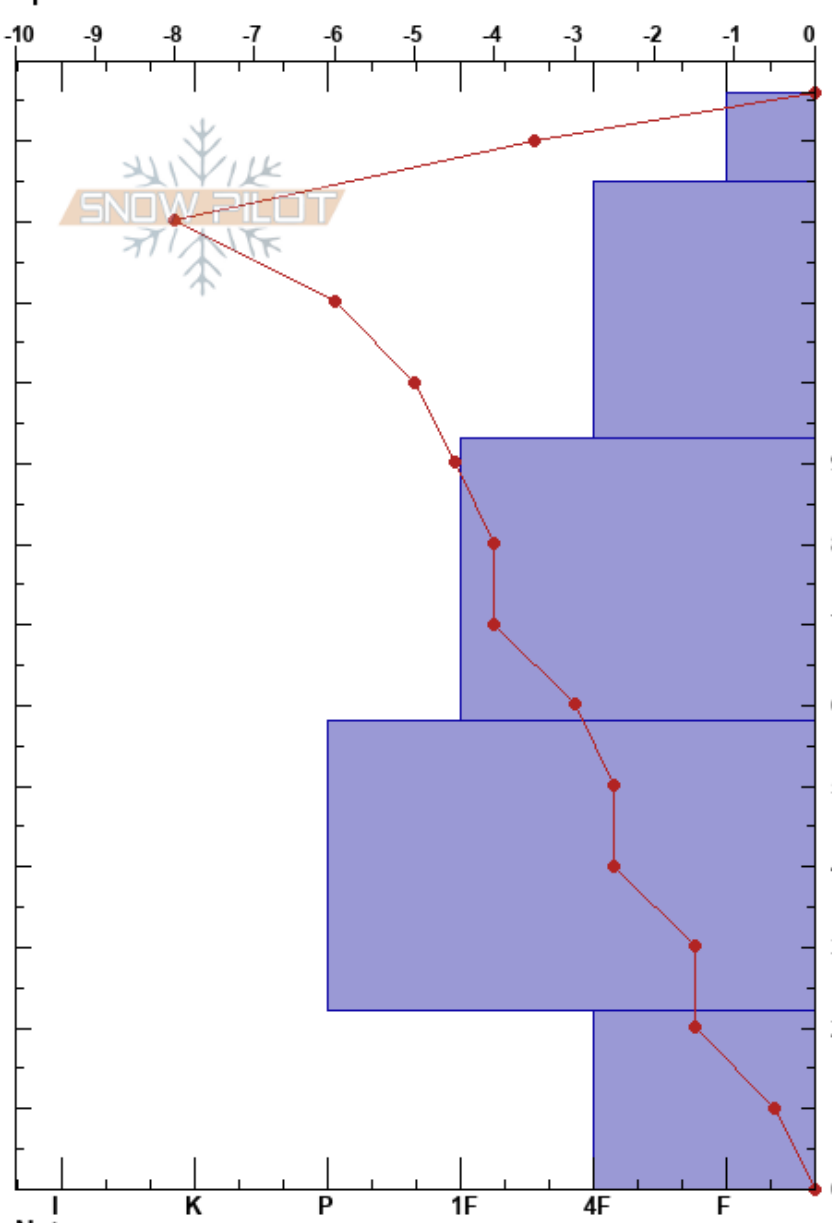

Eureka Test Pit  
 San Juan Range  
 CO  
**Elevation:** 3274 m  
**Aspect:** SE  
**Specifics:** Practice Pit

Li godfrey  
 02/05/2017 - 12:47am  
**Co-ord:** 37.87814N, -107.60010W  
**Slope Angle:** 25°  
**Wind Loading:** yes

**Stability:**  
**Air Temperature:** 6.5°C  
**Sky Cover:** FEW  
**Precipitation:** NO  
**Wind:** Calm

**Layer Notes:**

Form	Crystal		$\rho$ kg/m <sup>3</sup>	Stability tests & Layer comments
	Size	Moisture		
☉	0.3	M		
⊖	0.5			← CT25, RP @111cm
⊖	0.5			
⊖	1			
⊖	1.5			← ECTX