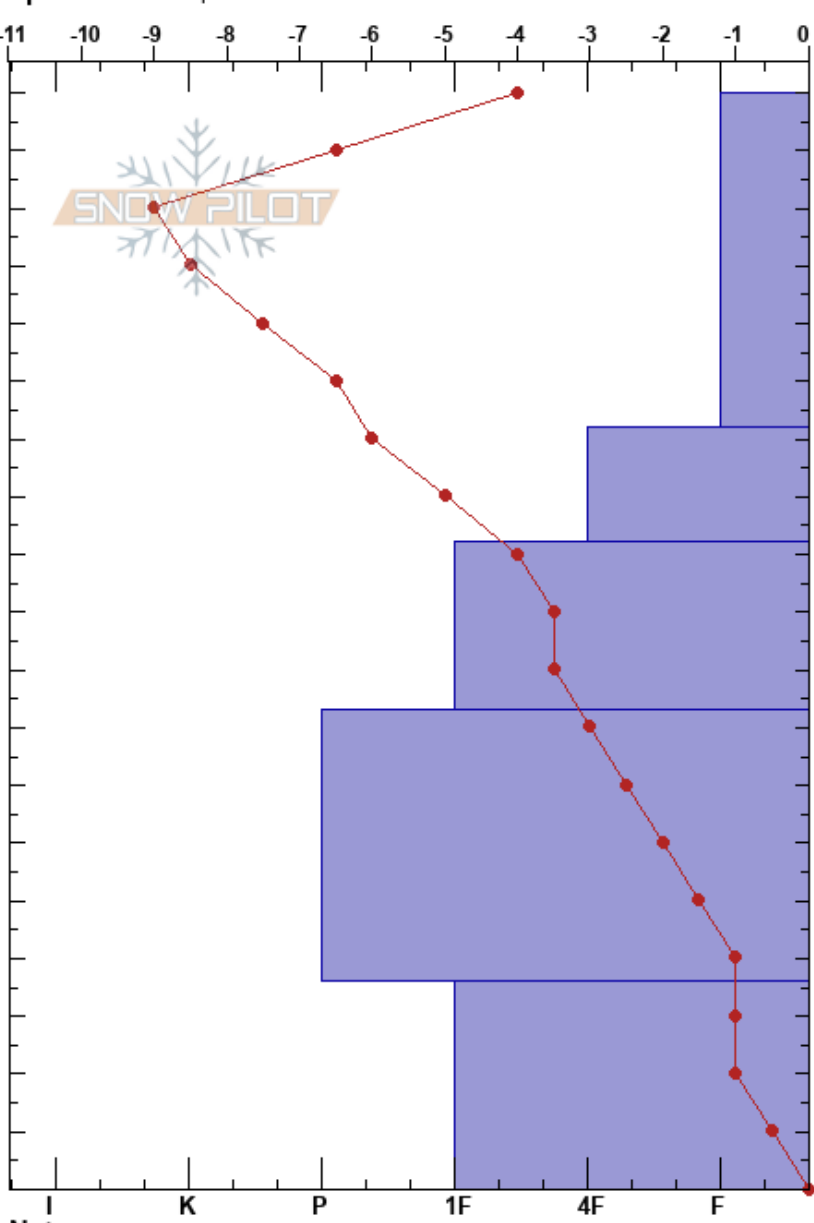

Near Senator Beck
 San Juan Range
 CO
Elevation: 3536 m
Aspect: 30°
Specifics: Poor pit location

Ian O'Brien
 02/01/2017 - 1:40pm
Co-ord: 37.90486N, -107.71744W
Slope Angle: 8°
Wind Loading: no

Stability: Very Good **HS:** 190 **Layer Notes:**
Air Temperature: -1°C **PF:** 35 132-112cm: Problematic layer
Sky Cover: SCT
Precipitation: NO
Wind: W Calm

Form	Crystal		ρ kg/m³	Stability tests & Layer comments
	Size	Moisture		
•	0.3-0.5			
⊖	0.5-1			
⊖	0.5-1.5			
⊖	0.5-1.5			
•	1-1.5			

Notes: Avalanche Forecasting