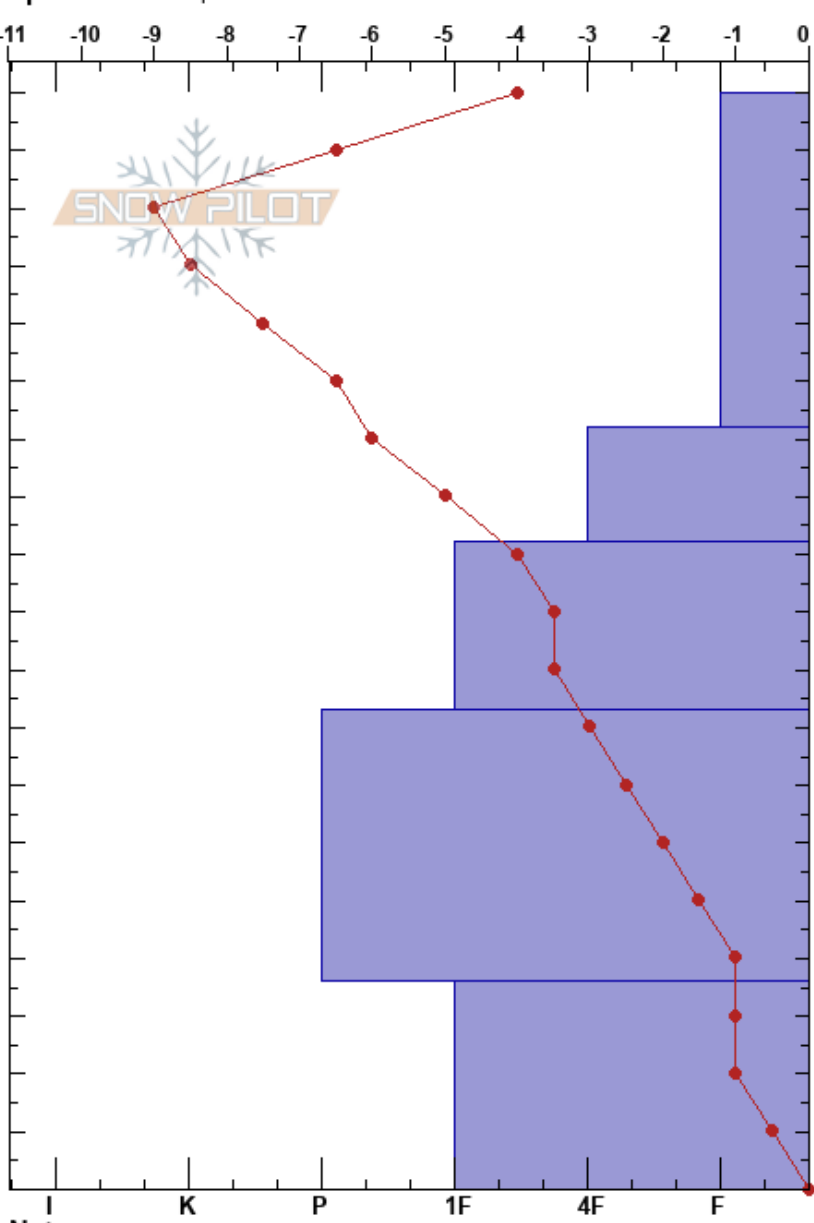

Near Senator Beck  
 San Juan Range  
 CO  
**Elevation:** 3536 m  
**Aspect:** 30°  
**Specifics:** Poor pit location

Ian O'Brien  
 02/01/2017 - 1:40pm  
**Co-ord:** 37.90486N, -107.71744W  
**Slope Angle:** 8°  
**Wind Loading:** no

**Stability:** Very Good **HS:** 190 **Layer Notes:**  
**Air Temperature:** -1°C **PF:** 35 132-112cm: Problematic layer  
**Sky Cover:** SCT  
**Precipitation:** NO  
**Wind:** W Calm

Form	Crystal		$\rho$ kg/m <sup>3</sup>	Stability tests & Layer comments
	Size	Moisture		
•	0.3-0.5			
⊖	0.5-1			
⊖	0.5-1.5			
⊖	0.5-1.5			
•	1-1.5			