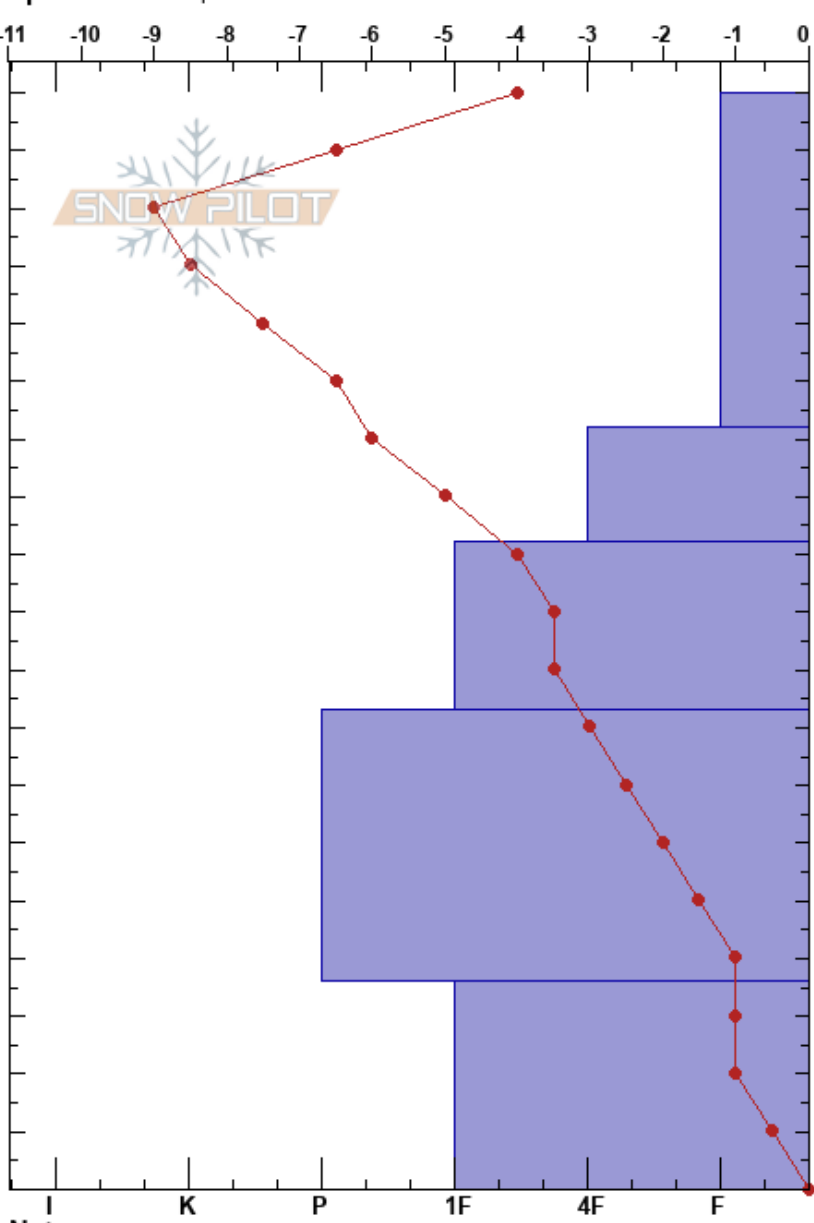

Near Senator Beck
 San Juan Range
 CO
Elevation: 3536 m
Aspect: 30°
Specifics: Poor pit location

Ian O'Brien
 02/01/2017 - 1:40pm
Co-ord: 37.90486N, -107.71744W
Slope Angle: 8°
Wind Loading: no

Stability: Very Good **HS:** 190 **Layer Notes:**
Air Temperature: -1°C **PF:** 35 132-112cm: Problematic layer
Sky Cover: SCT
Precipitation: NO
Wind: W Calm

Form	Crystal		ρ kg/m ³	Stability tests & Layer comments
	Size	Moisture		
•	0.3-0.5			
⊖	0.5-1			
⊖	0.5-1.5			
⊖	0.5-1.5			
•	1-1.5			

Notes: Avalanche Forecasting