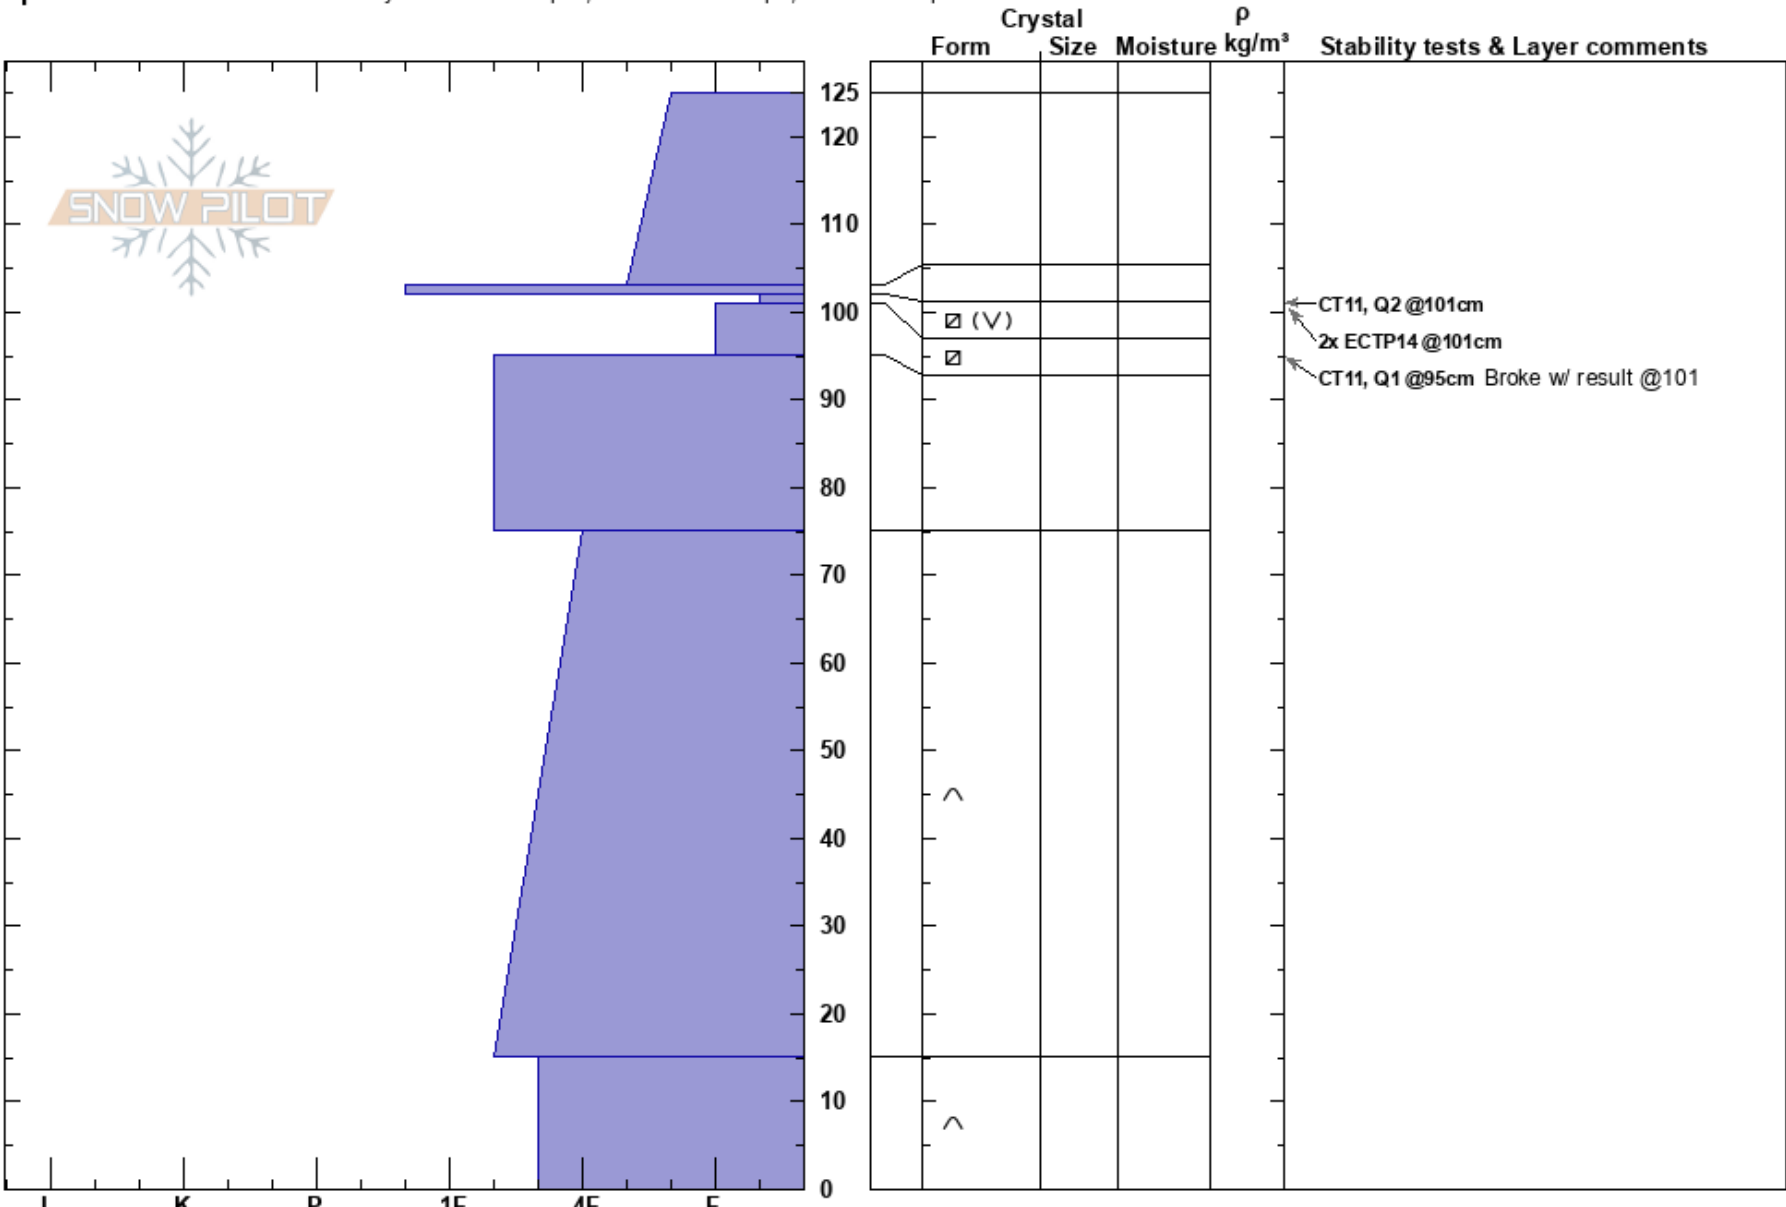

Top of the Ramp
 Bridger Range
 MT
 Elevation: 8555 ft
 Aspect: 50°

Alex Marienthal
 02/05/2017 - 4:30pm
 Co-ord: 45.82778N, -110.93263W
 Slope Angle: 22°
 Wind Loading: previous

Stability: Fair Stable
 Air Temperature:
 Sky Cover: SCT
 Precipitation: NO
 Wind: W Moderate

HS: 125
 Layer Notes:
 102-101cm: Problematic layer

Specifics: Recent avalanche activity on different slopes; Ski tracks on slope; We skied slope

Notes: Triggered small cornice and wind slab (8'x20'x8") on high point.