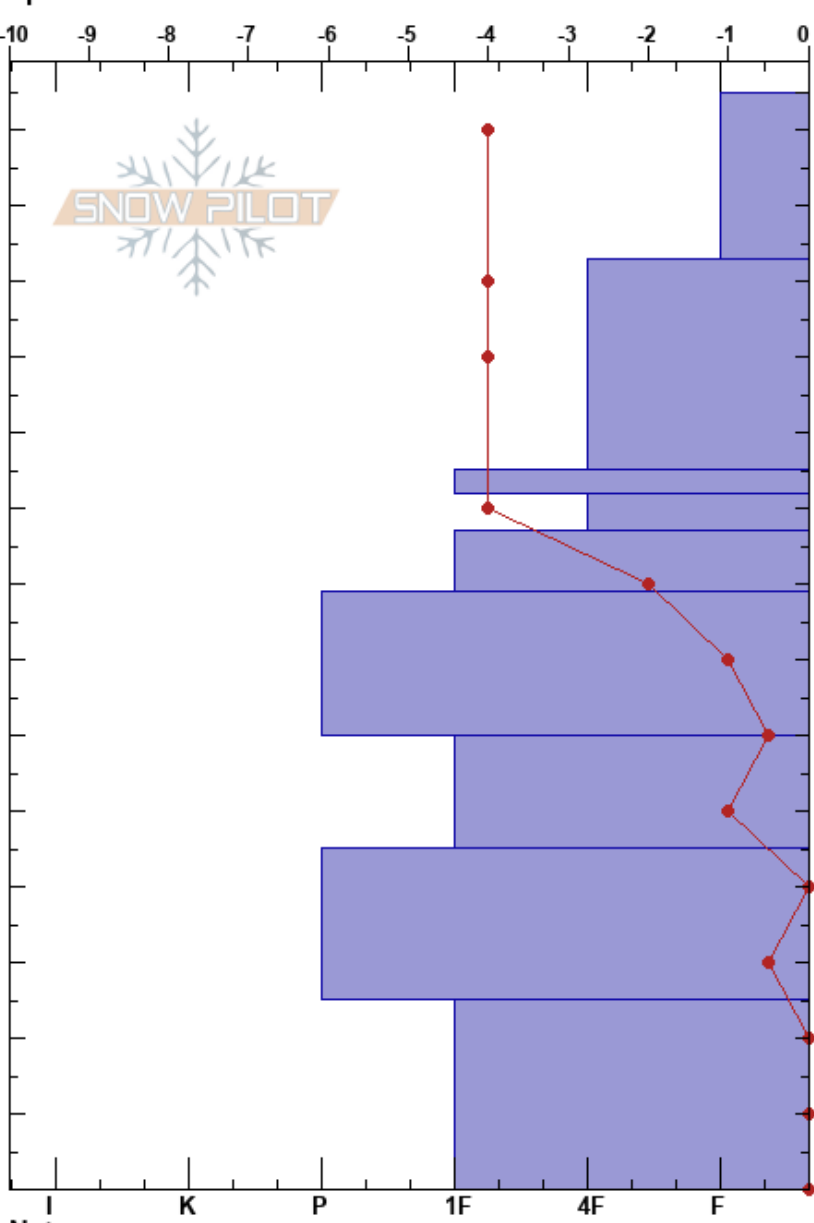

Richmond Ridge
 Elk Mountains
 CO
Elevation: 11260 ft
Aspect: 80°
Specifics:

Debbie Kelly
 02/05/2017 - 11:00am
Co-ord: 39.14318N, -106.81561W
Slope Angle: 20°
Wind Loading: no

Stability: HS: 145
Air Temperature: -1°C PF: 25
Sky Cover: CLR
Precipitation: NO
Wind: Calm

Layer Notes:

Form	Crystal		ρ kg/m ³	Stability tests & Layer comments
	Size	Moisture		
/	1.5	D		
☐	0.5-1	D		
● (☐)	1	D		
☐	1	D		
● (☐)	1	D		
●	1	D		
⊖ (●)	-2	D		
⊖ (●)	1.5	D		
⊖	1.5-2	M		← CT25, Q1 @25cm CT 23, CT25x2