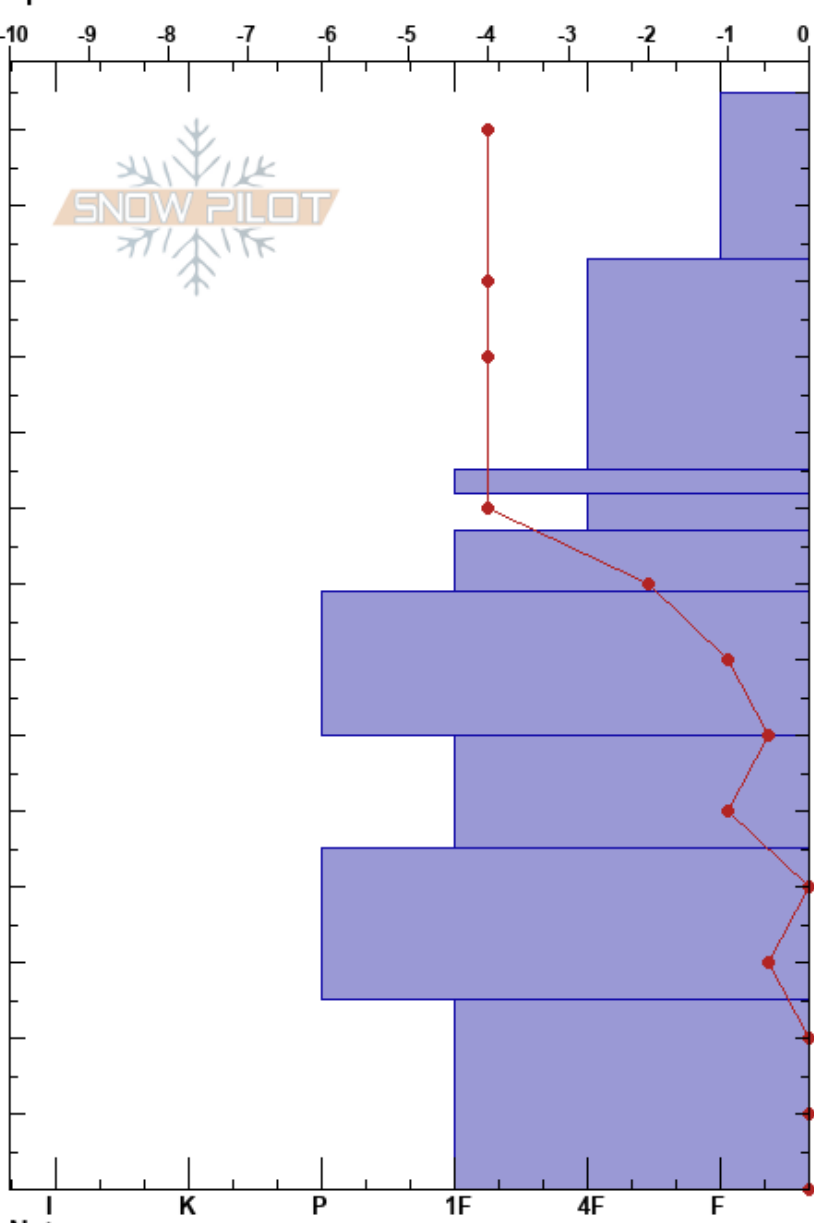

Richmond Ridge
 Elk Mountains
 CO
 Elevation: 11260 ft
 Aspect: 80°
 Specifics:

Debbie Kelly
 02/05/2017 - 11:00am
 Co-ord: 39.14318N, -106.81561W
 Slope Angle: 20°
 Wind Loading: no

Stability: **HS: 145**
 Air Temperature: -1°C **PF: 25**
 Sky Cover: CLR
 Precipitation: NO
 Wind: Calm

Layer Notes:

Form	Crystal		ρ kg/m ³	Stability tests & Layer comments
	Size	Moisture		
/	1.5	D		
☐	0.5-1	D		
● (☐)	1	D		
☐	1	D		
● (☐)	1	D		
●	1	D		
⊖ (●)	-2	D		
⊖ (●)	1.5	D		
⊖	1.5-2	M		← CT25, Q1 @25cm CT 23, CT25x2