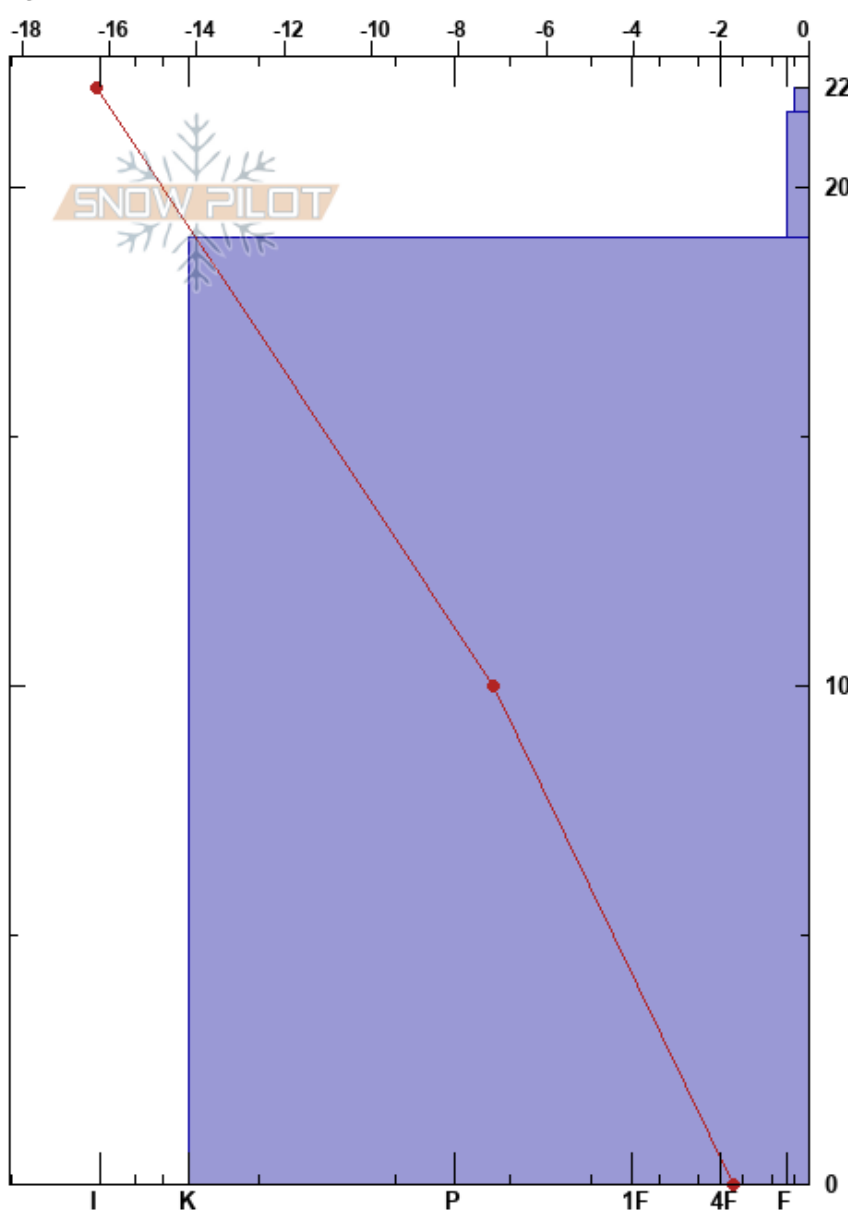

Fagerfjellet low
 Tromsø mainland
 Norway
 Elevation: 44 m
 Aspect: SW

Paul Velsand
 07/02/2017 - 14:00
 Co-ord: 33W 663223E 7722625N
 Slope Angle: 10°
 Wind Loading: no

Stability: Very Good HS:22
 Air Temperature: -9.5°C PF: 3
 Sky Cover: CLR
 Precipitation: NO
 Wind: Calm

Layer Notes:

Specifics: Poor pit location

Form	Crystal		Moisture	ρ kg/m ³	Stability tests & Layer comments
	Size				
V	6		D		
□	1		D		
□	2		D		

Notes: