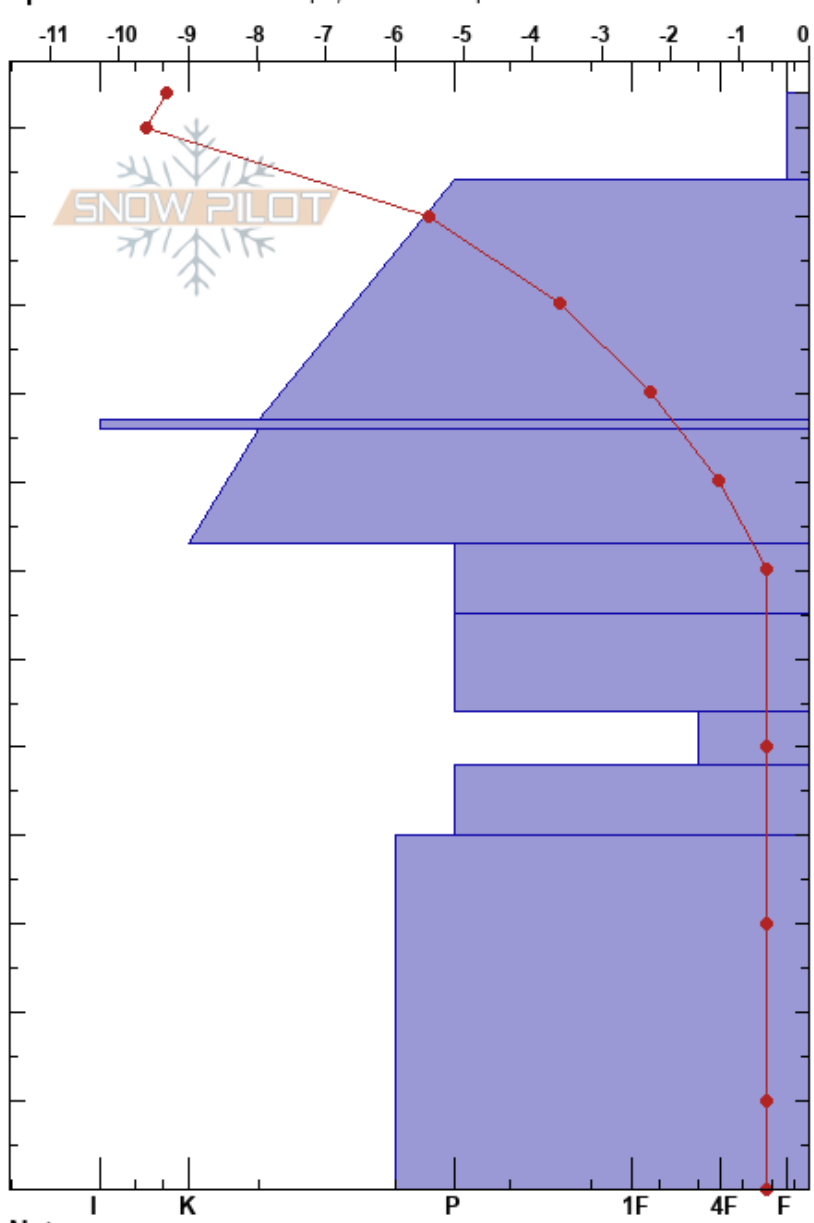

Fagerfjellet high
 Tromsø mainland
 Norway
 Elevation: 469 m
 Aspect: SW

Paul Velsand
 07/02/2017 - 10:45
 Co-ord: 33W 664644E 7721833N
 Slope Angle: 15°
 Wind Loading: no

Stability: Good HS: 124 Layer Notes:
 Air Temperature: -2.4°C PF: 10
 Sky Cover: CLR
 Precipitation: NO
 Wind: Calm

Specifics: Ski tracks on slope; We skied slope

Form	Crystal		Moisture	ρ kg/m ³	Stability tests & Layer comments
	Size				
V	3		D		
■	1		D	180	
⊙⊙	0.5-2		D	330	
■			D	380	
⊙⊙	0.5-2		D		
⊙⊙	0.5-1		M	430	
●	0.5		D	380	
⊙⊙	1		M	300	
●	0.5		M	360	
⊙⊙	0.5-3		D	385	