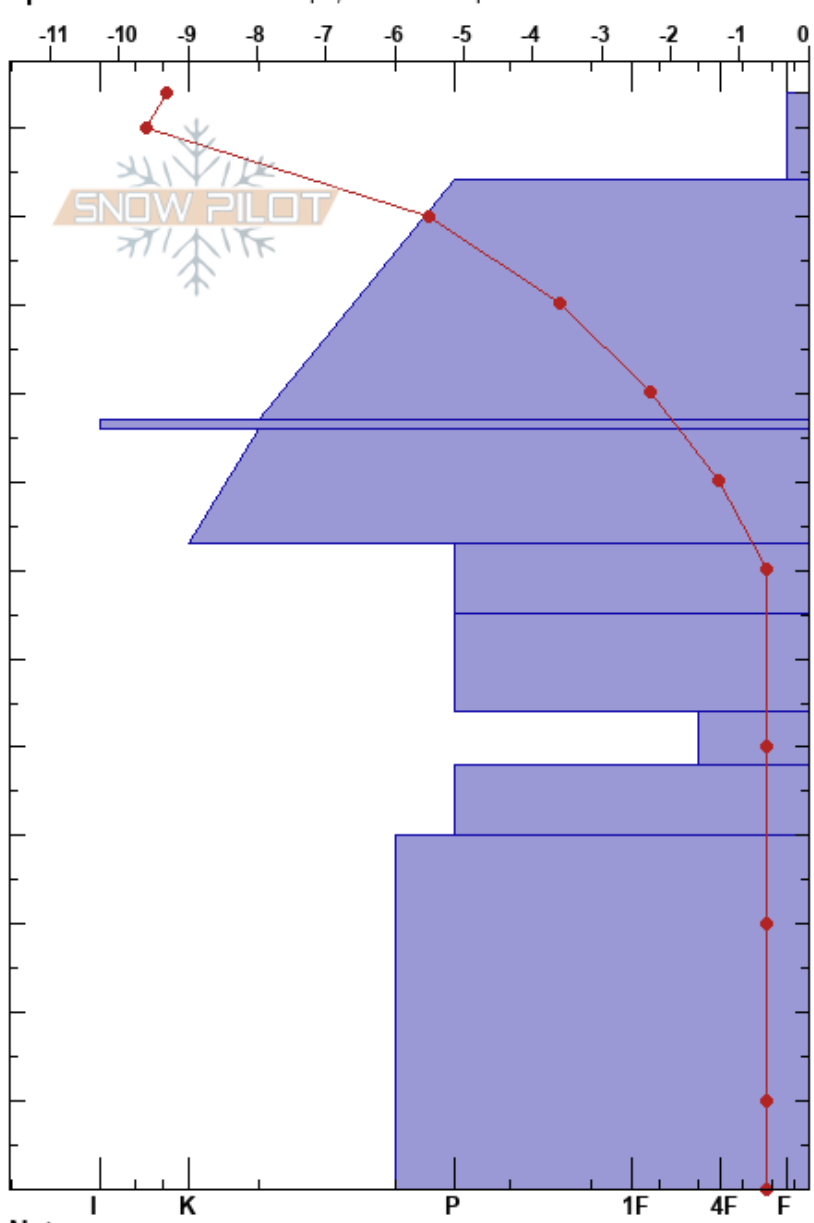

Fagerfjellet high  
 Tromsø mainland  
 Norway  
 Elevation: 469 m  
 Aspect: SW

Paul Velsand  
 07/02/2017 - 10:45  
 Co-ord: 33W 664644E 7721833N  
 Slope Angle: 15°  
 Wind Loading: no

Stability: Good HS: 124 Layer Notes:  
 Air Temperature: -2.4°C PF: 10  
 Sky Cover: CLR  
 Precipitation: NO  
 Wind: Calm

Specifics: Ski tracks on slope; We skied slope

Form	Crystal		Moisture	$\rho$ kg/m <sup>3</sup>	Stability tests & Layer comments
	Size				
V	3		D		
■	1		D	180	
⊙⊙	0.5-2		D	330	
■			D	380	
⊙⊙	0.5-2		D		
⊙⊙	0.5-1		M	430	
●	0.5		D	380	
⊙⊙	1		M	300	
●	0.5		M	360	
⊙⊙	0.5-3		D	385	