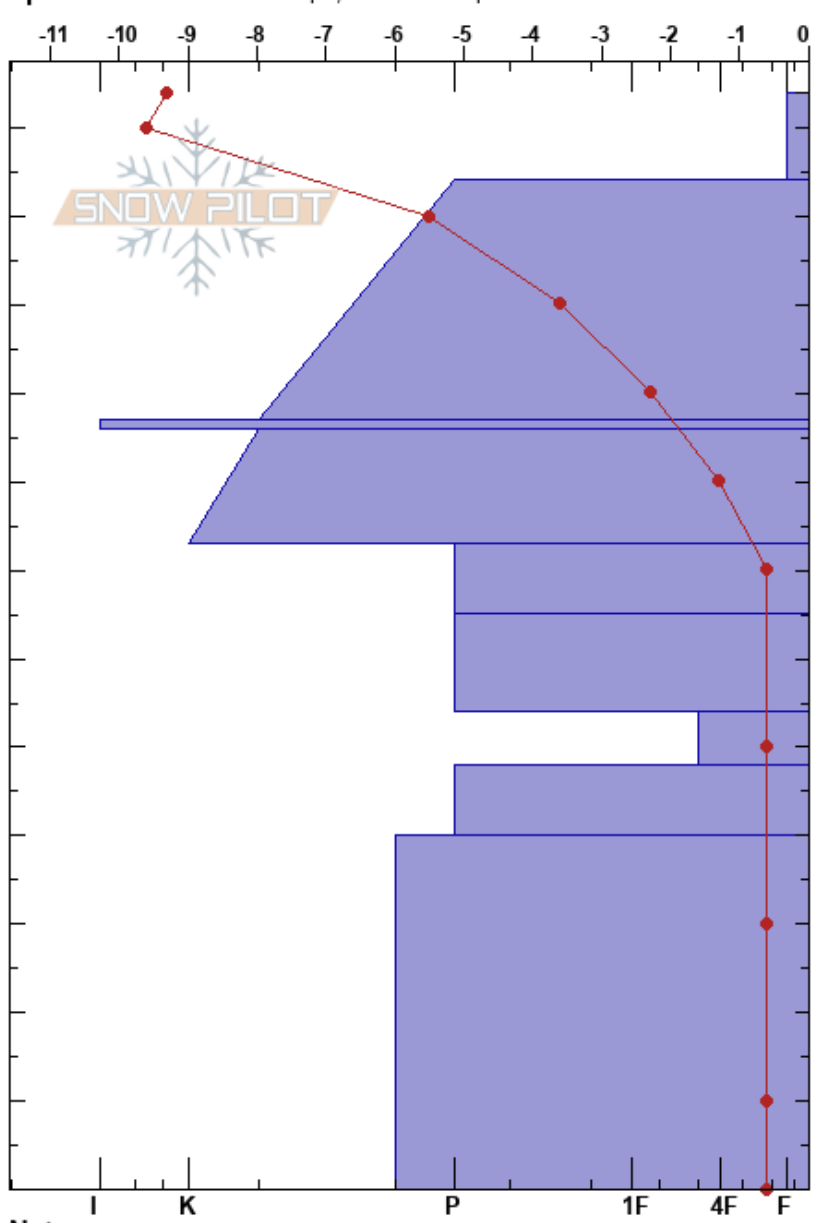

Fagerfjellet high
 Tromsø mainland
 Norway
 Elevation: 469 m
 Aspect: SW

Paul Velsand
 07/02/2017 - 10:45
 Co-ord: 33W 664644E 7721833N
 Slope Angle: 15°
 Wind Loading: no

Stability: Good HS: 124 Layer Notes:
 Air Temperature: -2.4°C PF: 10
 Sky Cover: CLR
 Precipitation: NO
 Wind: Calm

Specifics: Ski tracks on slope; We skied slope

Elevation (m)	Crystal		Moisture	ρ kg/m ³	Stability tests & Layer comments
	Form	Size			
124	V	3	D		
120	■	1	D	180	
110					
100	⊙⊙	0.5-2	D	330	
90					
80	■		D	380	
80	⊙⊙	0.5-2	D		
70	⊙⊙	0.5-1	M	430	
60	●	0.5	D	380	
50	⊙⊙	1	M	300	
50	●	0.5	M	360	
40					
20	⊙⊙	0.5-3	D	385	
10					
0					ECTX