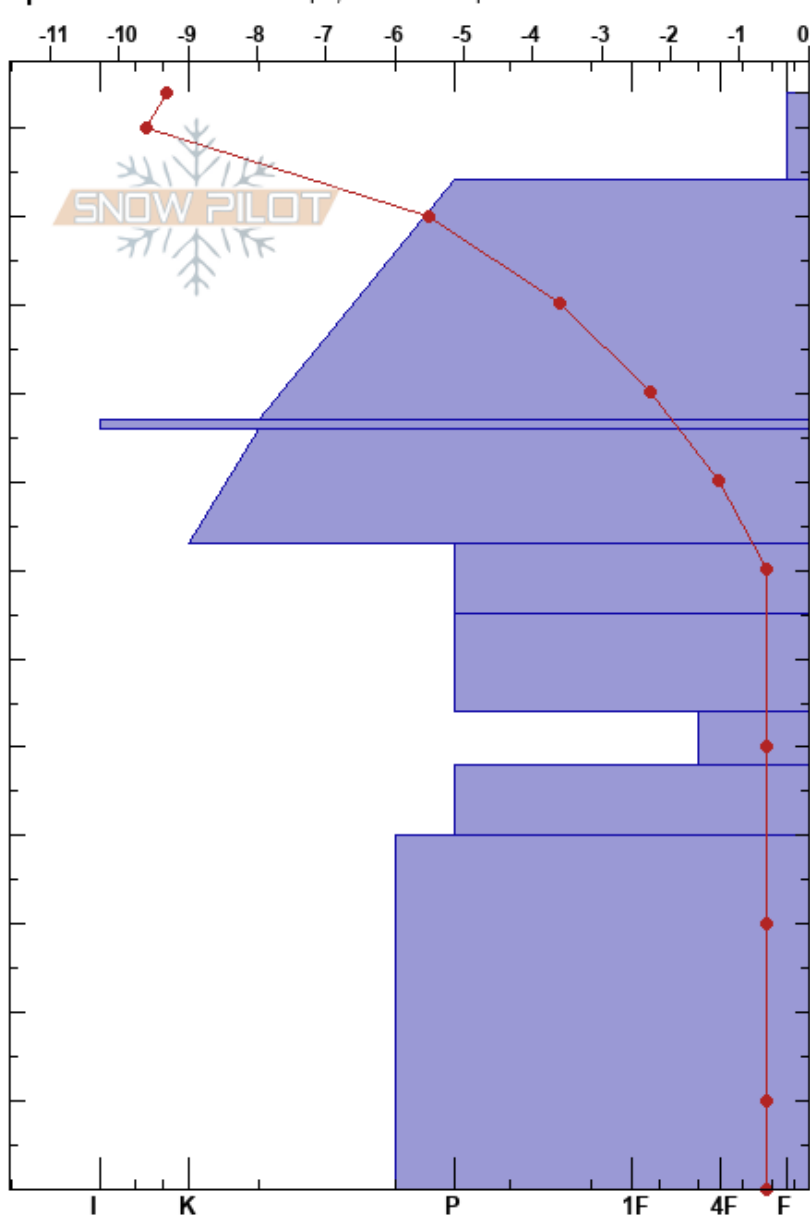

Fagerfjellet high
 Tromsø mainland
 Norway
 Elevation: 469 m
 Aspect: SW

Paul Velsand
 07/02/2017 - 10:45
 Co-ord: 33W 664644E 7721833N
 Slope Angle: 15°
 Wind Loading: no

Stability: Good HS: 124 Layer Notes:
 Air Temperature: -2.4°C PF: 10
 Sky Cover: CLR
 Precipitation: NO
 Wind: Calm

Specifics: Ski tracks on slope; We skied slope

Form	Crystal		Moisture	ρ kg/m ³	Stability tests & Layer comments
	Size				
V	3		D		
■	1		D	180	
⊙⊙	0.5-2		D	330	
■			D	380	
⊙⊙	0.5-2		D		
⊙⊙	0.5-1		M	430	
●	0.5		D	380	
⊙⊙	1		M	300	
●	0.5		M	360	
⊙⊙	0.5-3		D	385	