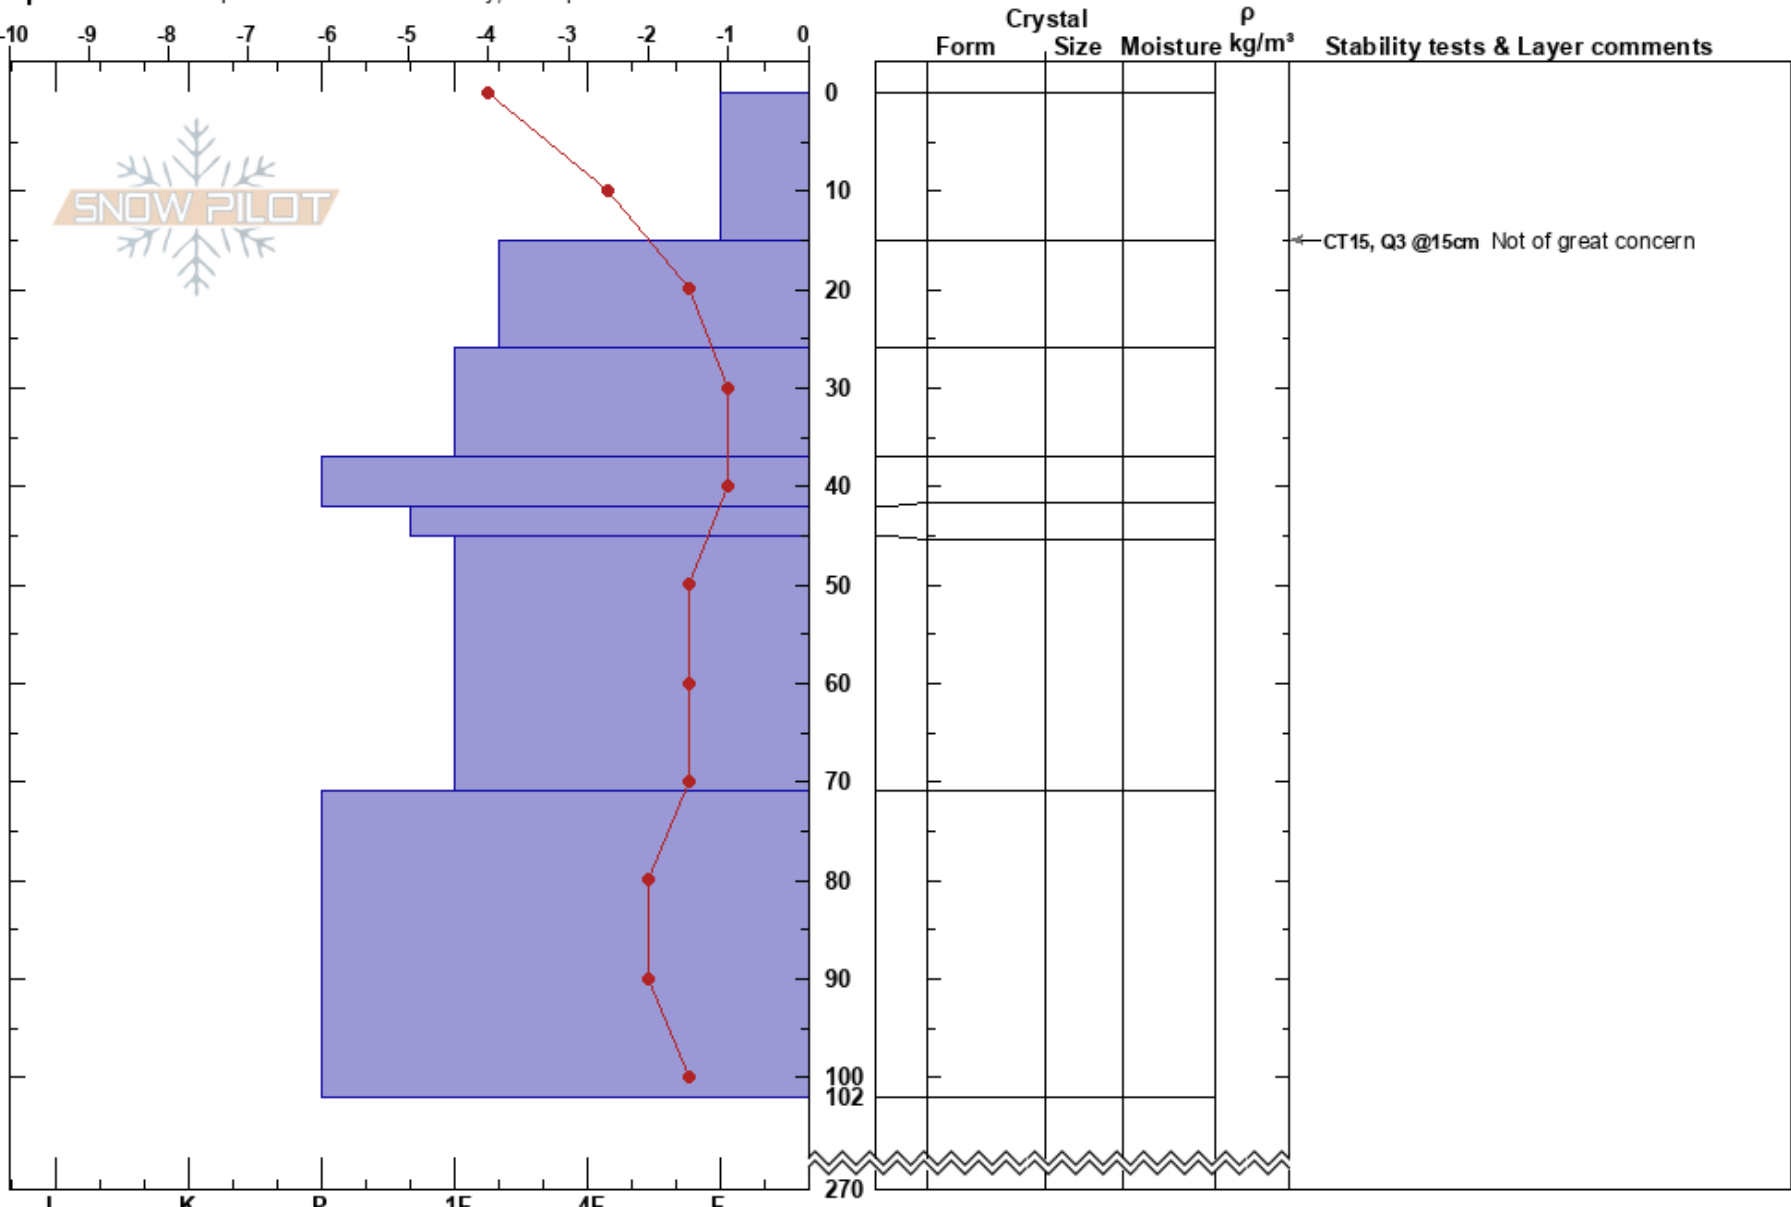

Mt. Ashland S. Aspect
 Siskiyou
 OR
 Elevation: 6467 ft
 Aspect: 160°
 Specifics: Pit is representative of backcountry; Poor pit location

Parker Smith
 02/06/2017 - 3:07pm
 Co-ord: 42.07360N, -122.72250W
 Slope Angle: 25°
 Wind Loading: yes

Stability: **HS:270**
 Air Temperature: -4°C
 Sky Cover: OVC
 Precipitation: NO
 Wind: W Moderate
 Layer Notes:

Notes: