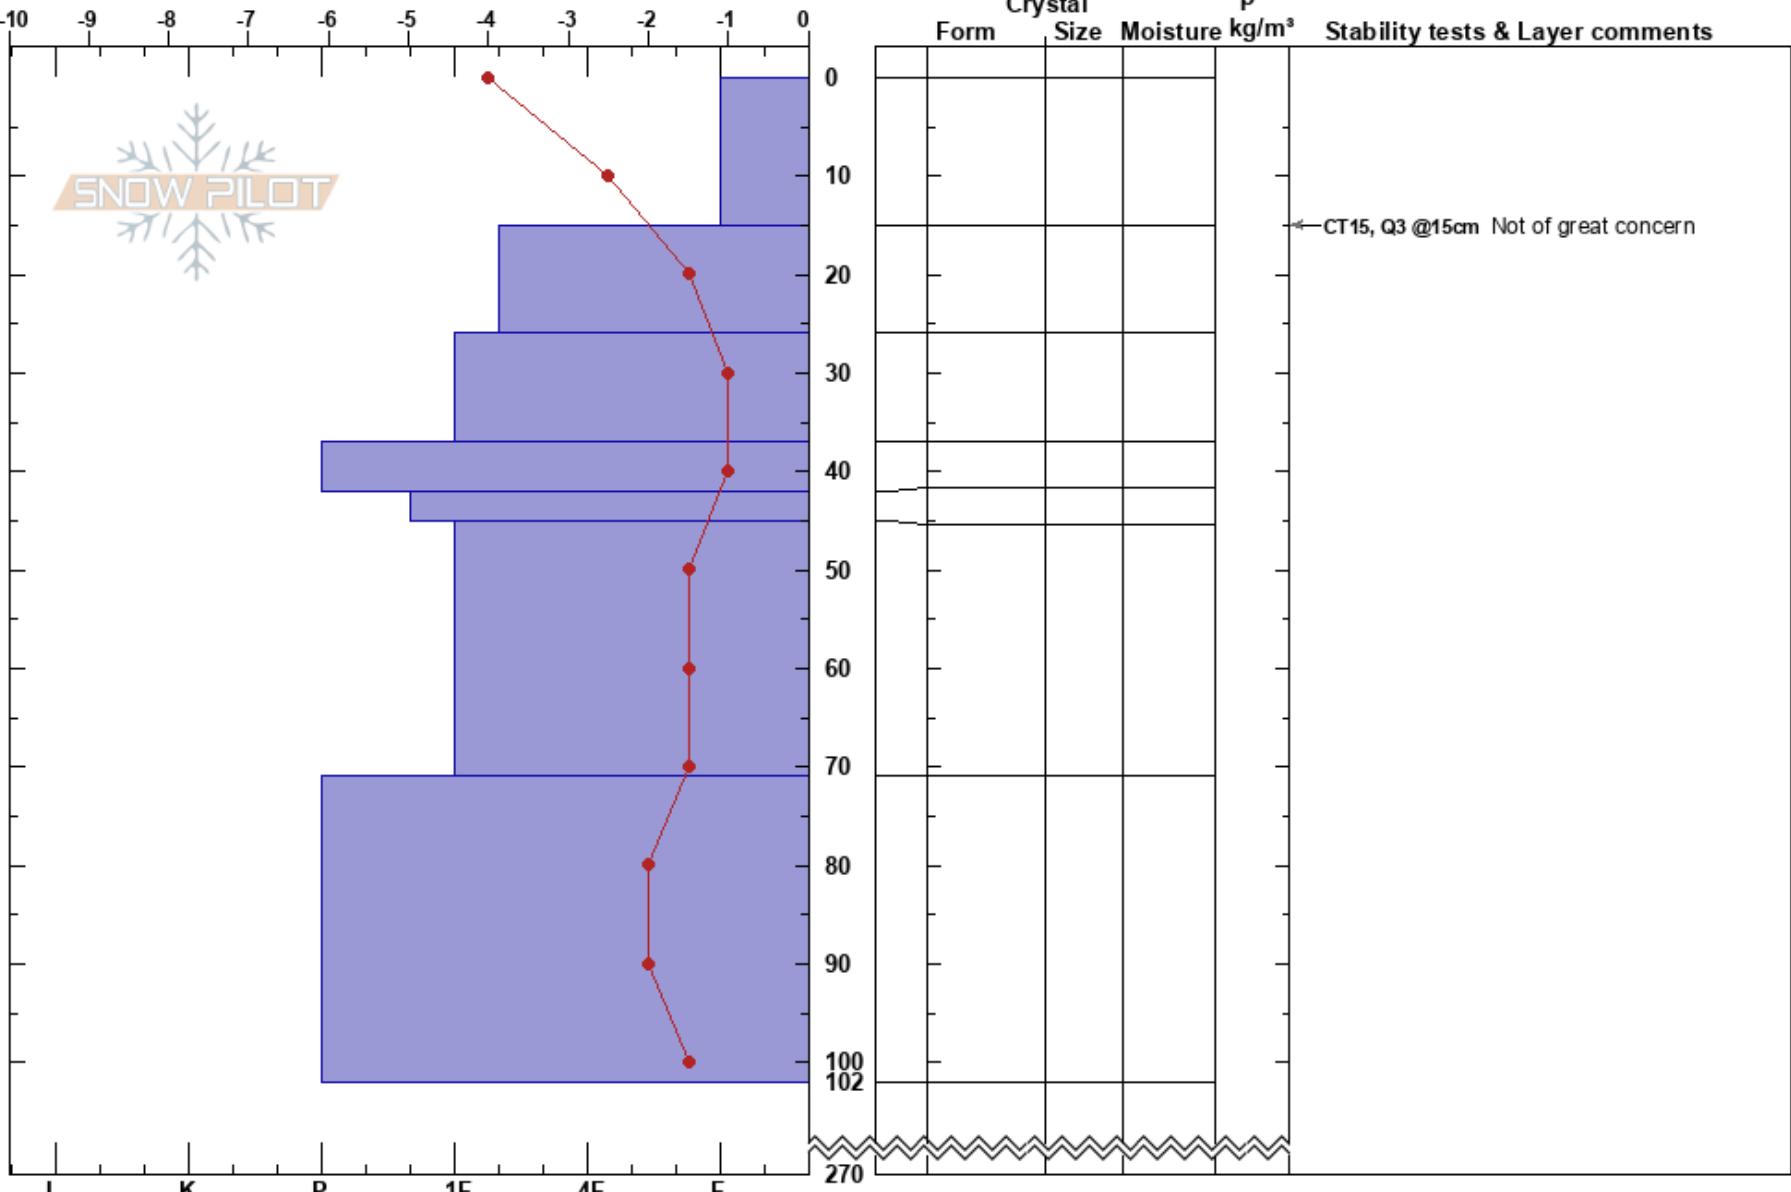

Mt. Ashland S. Aspect  
Siskiyou  
OR

Parker Smith  
02/06/2017 - 3:07pm  
Co-ord: 42.07360N, -122.72250W  
Slope Angle: 25°  
Wind Loading: yes

Stability: **HS:270**  
Air Temperature: -4°C  
Sky Cover: OVC  
Precipitation: NO  
Wind: W Moderate

Layer Notes:

Specifics: Pit is representative of backcountry; Poor pit location

Notes: