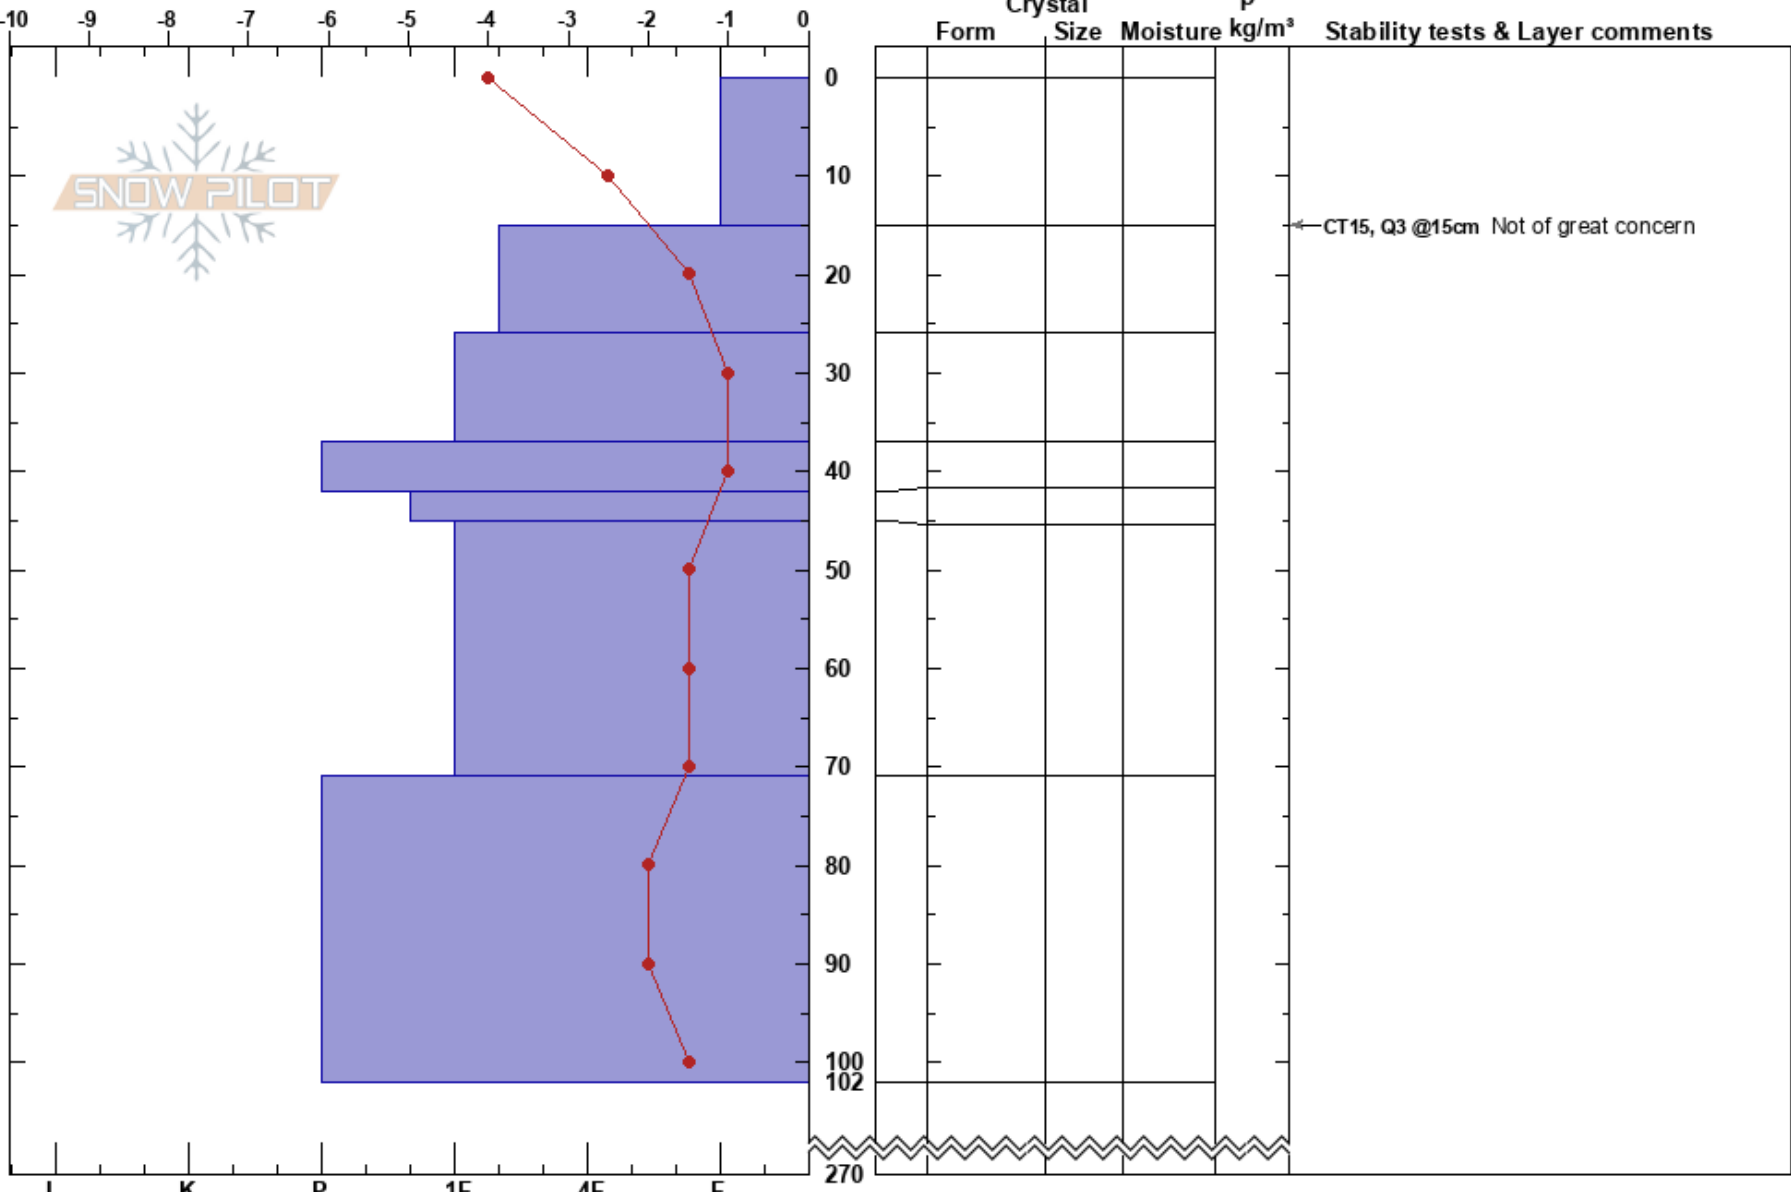

Mt. Ashland S. Aspect
Siskiyou
OR

Parker Smith
02/06/2017 - 3:07pm
Co-ord: 42.07360N, -122.72250W
Slope Angle: 25°
Wind Loading: yes

Stability: **HS:270**
Air Temperature: -4°C
Sky Cover: OVC
Precipitation: NO
Wind: W Moderate

Layer Notes:

Specifics: Pit is representative of backcountry; Poor pit location

Notes: