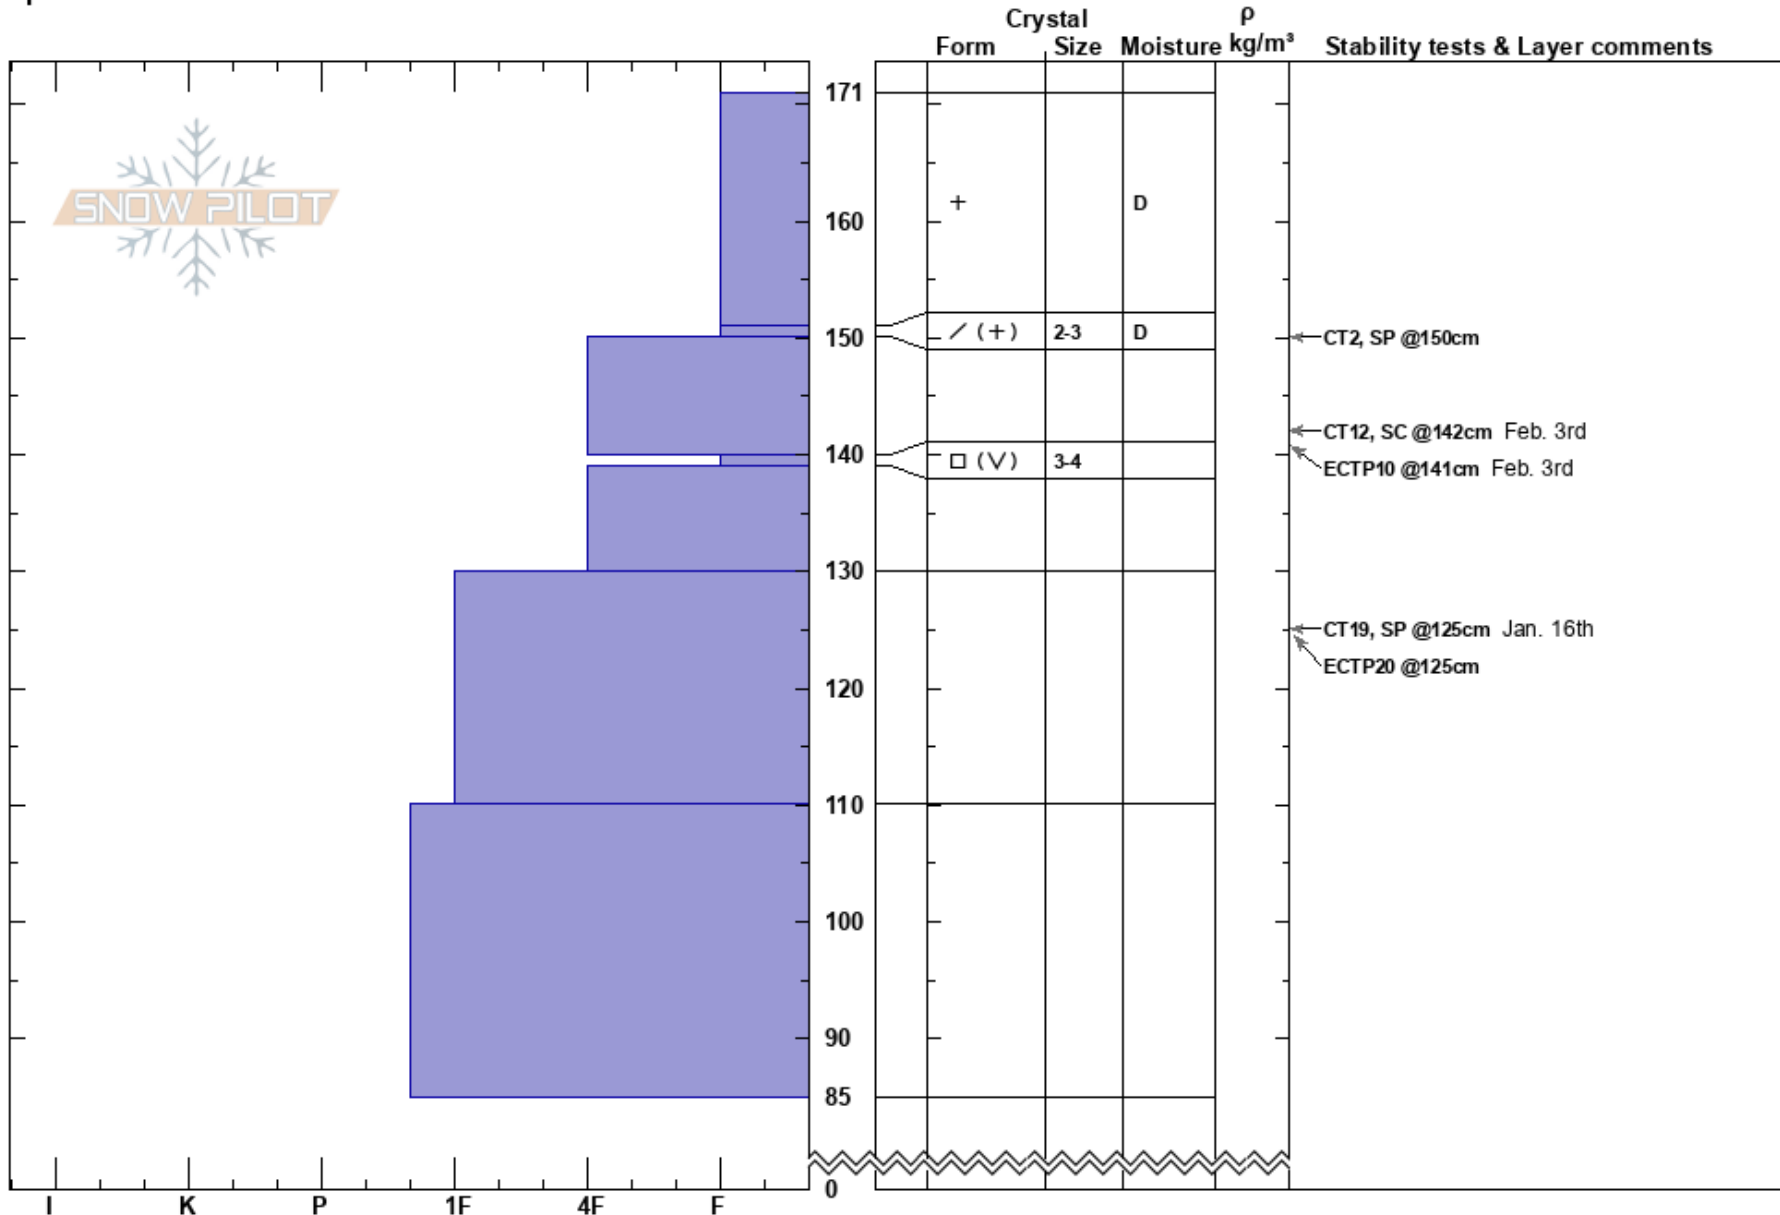

Rudis Bowl
 purcell
 BC
Elevation: 2246 m
Aspect: NE
Specifics:

Walter Steinkogler
 06/02/2017 - 00:05
Co-ord:
Slope Angle: 18°
Wind Loading: previous

Stability: **HS:** 171 **Layer Notes:**
Air Temperature: -15°C **PS:** 51 151-150cm: Problematic layer
Sky Cover: OVC
Precipitation: S-1
Wind: Calm

Notes: open tree area. representative for the area.