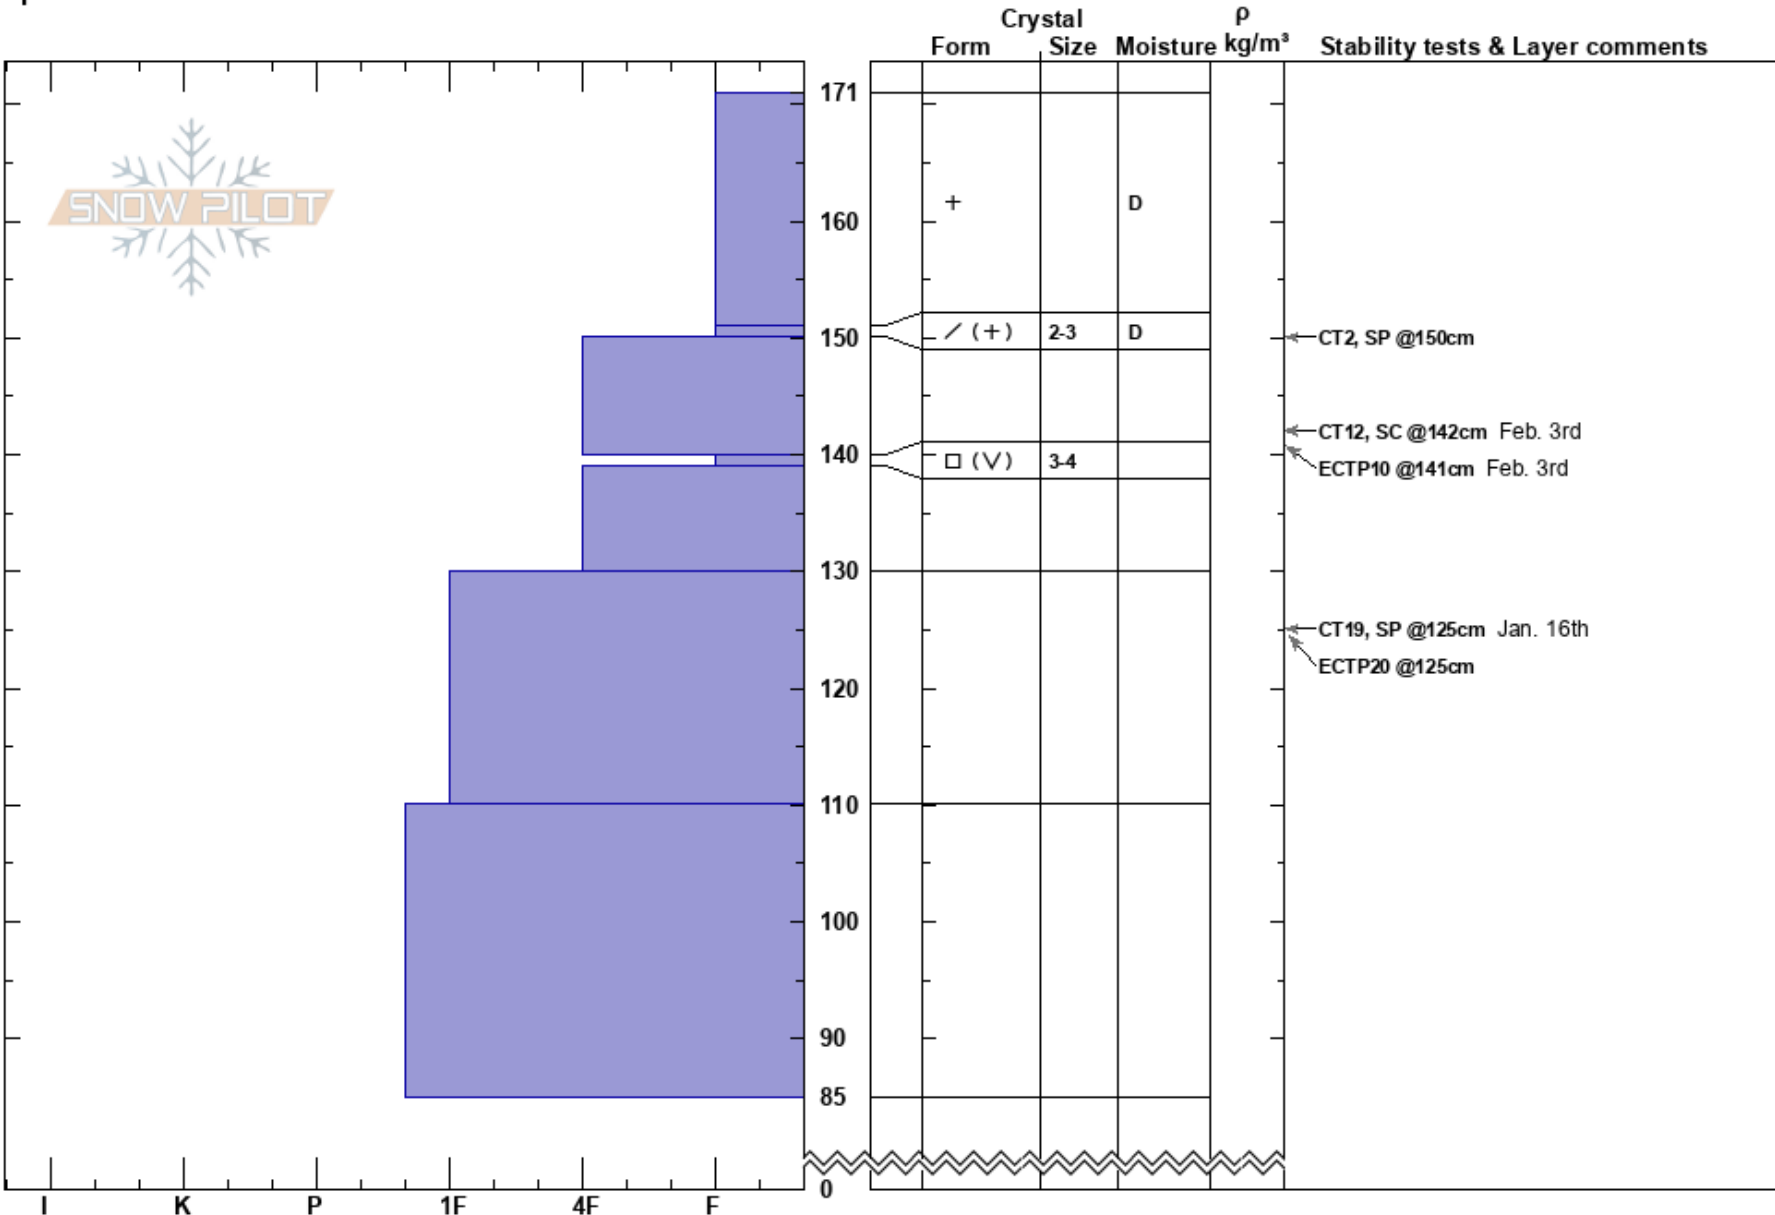

Rudis Bowl  
 purcell  
 BC  
**Elevation:** 2246 m  
**Aspect:** NE  
**Specifics:**

Walter Steinkogler  
 06/02/2017 - 00:05  
**Co-ord:**  
**Slope Angle:** 18°  
**Wind Loading:** previous

**Stability:**  
**Air Temperature:** -15°C  
**Sky Cover:** OVC  
**Precipitation:** S-1  
**Wind:** Calm

**HS:** 171 **Layer Notes:**  
 PS: 51 151-150cm: Problematic layer

**Notes:** open tree area. representative for the area.