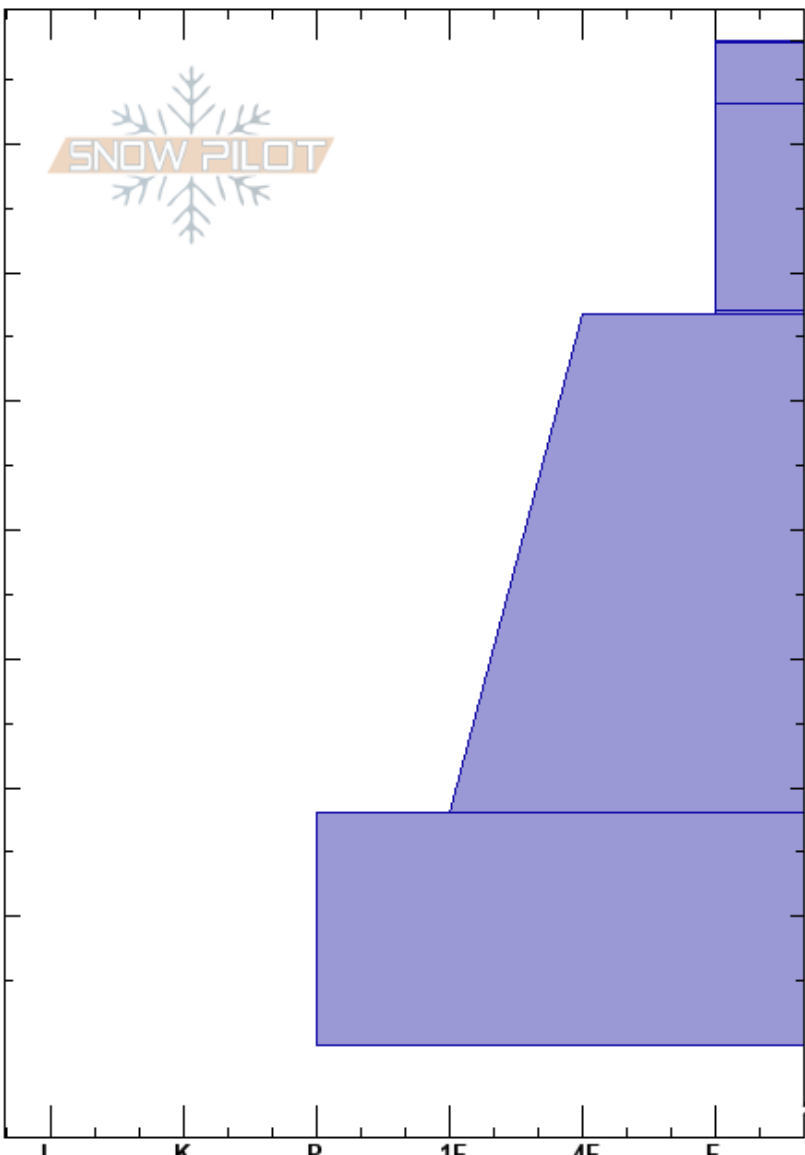

Gun barrel  
 Sawatch  
 CO  
 Elevation: 11118 ft  
 Aspect: 90°  
 Specifics:

Rebecca Hodgetts  
 02/06/2017 - 11:00am  
 Co-ord: 38.50962N, -106.32837W  
 Slope Angle: 25°  
 Wind Loading: previous

Stability:  
 Air Temperature: -2°C  
 Sky Cover: OVC  
 Precipitation: NO  
 Wind: SW Strong

HS: 158  
 PS: 10 137-136.75cm: Problematic layer

Height (cm)	Crystal		Moisture	$\rho$ kg/m <sup>3</sup>	Stability tests & Layer comments
	Form	Size			
158	V (*)	1-2	D		
150	*	1-2	D		
145	/	1-2	D		
140	/ (V)	1-3	D		
120	• (/)	1			
90	•	1	D		
80					

← CT19, SC @137cm  
 ← ECTN20 @137cm  
 ← PST70/100 (End) @137cm

Notes: