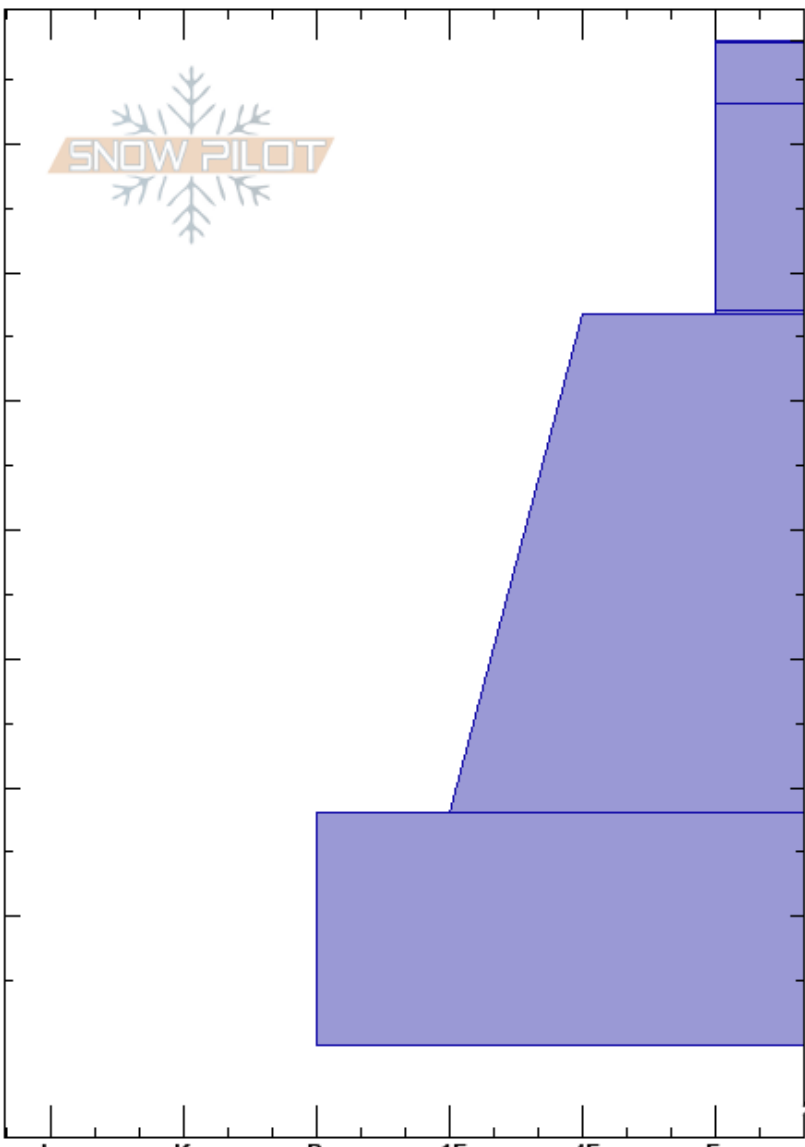

Gun barrel
 Sawatch
 CO
 Elevation: 11118 ft
 Aspect: 90°
 Specifics:

Rebecca Hodgetts
 02/06/2017 - 11:00am
 Co-ord: 38.50962N, -106.32837W
 Slope Angle: 25°
 Wind Loading: previous

Stability:
 Air Temperature: -2°C
 Sky Cover: OVC
 Precipitation: NO
 Wind: SW Strong

HS: 158
 PS: 10 137-136.75cm: Problematic layer

Height (cm)	Crystal		Moisture	ρ kg/m ³	Stability tests & Layer comments
	Form	Size			
158	V (*)	1-2	D		
150	*	1-2	D		
140	/	1-2	D		
137	/ (V)	1-3	D		CT19, SC @137cm ECTN20 @137cm PST70/100 (End) @137cm
120	• (/)	1			
90	•	1	D		
80					