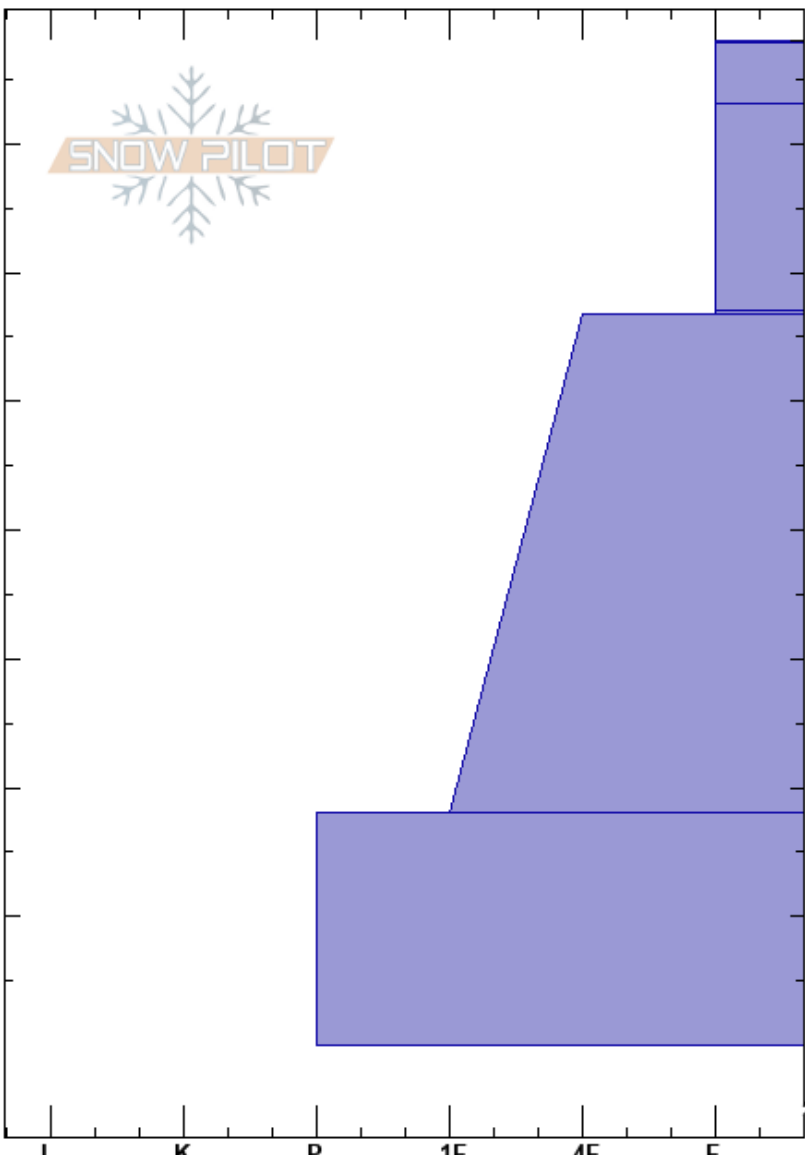

Gun barrel  
 Sawatch  
 CO  
 Elevation: 11118 ft  
 Aspect: 90°  
 Specifics:

Rebecca Hodgetts  
 02/06/2017 - 11:00am  
 Co-ord: 38.50962N, -106.32837W  
 Slope Angle: 25°  
 Wind Loading: previous

Stability:  
 Air Temperature: -2°C  
 Sky Cover: OVC  
 Precipitation: NO  
 Wind: SW Strong

HS: 158  
 PS: 10 137-136.75cm: Problematic layer

Height (cm)	Crystal		Moisture	$\rho$ kg/m <sup>3</sup>	Stability tests & Layer comments
	Form	Size			
158	V (*)	1-2	D		
	*	1-2	D		
150					
	/	1-2	D		
140					
	/ (V)	1-3	D		← CT19, SC @137cm ← ECTN20 @137cm ← PST70/100 (End) @137cm
130					
	• (/)	1			
120					
110					
100					
	•	1	D		
90					
80					
0					