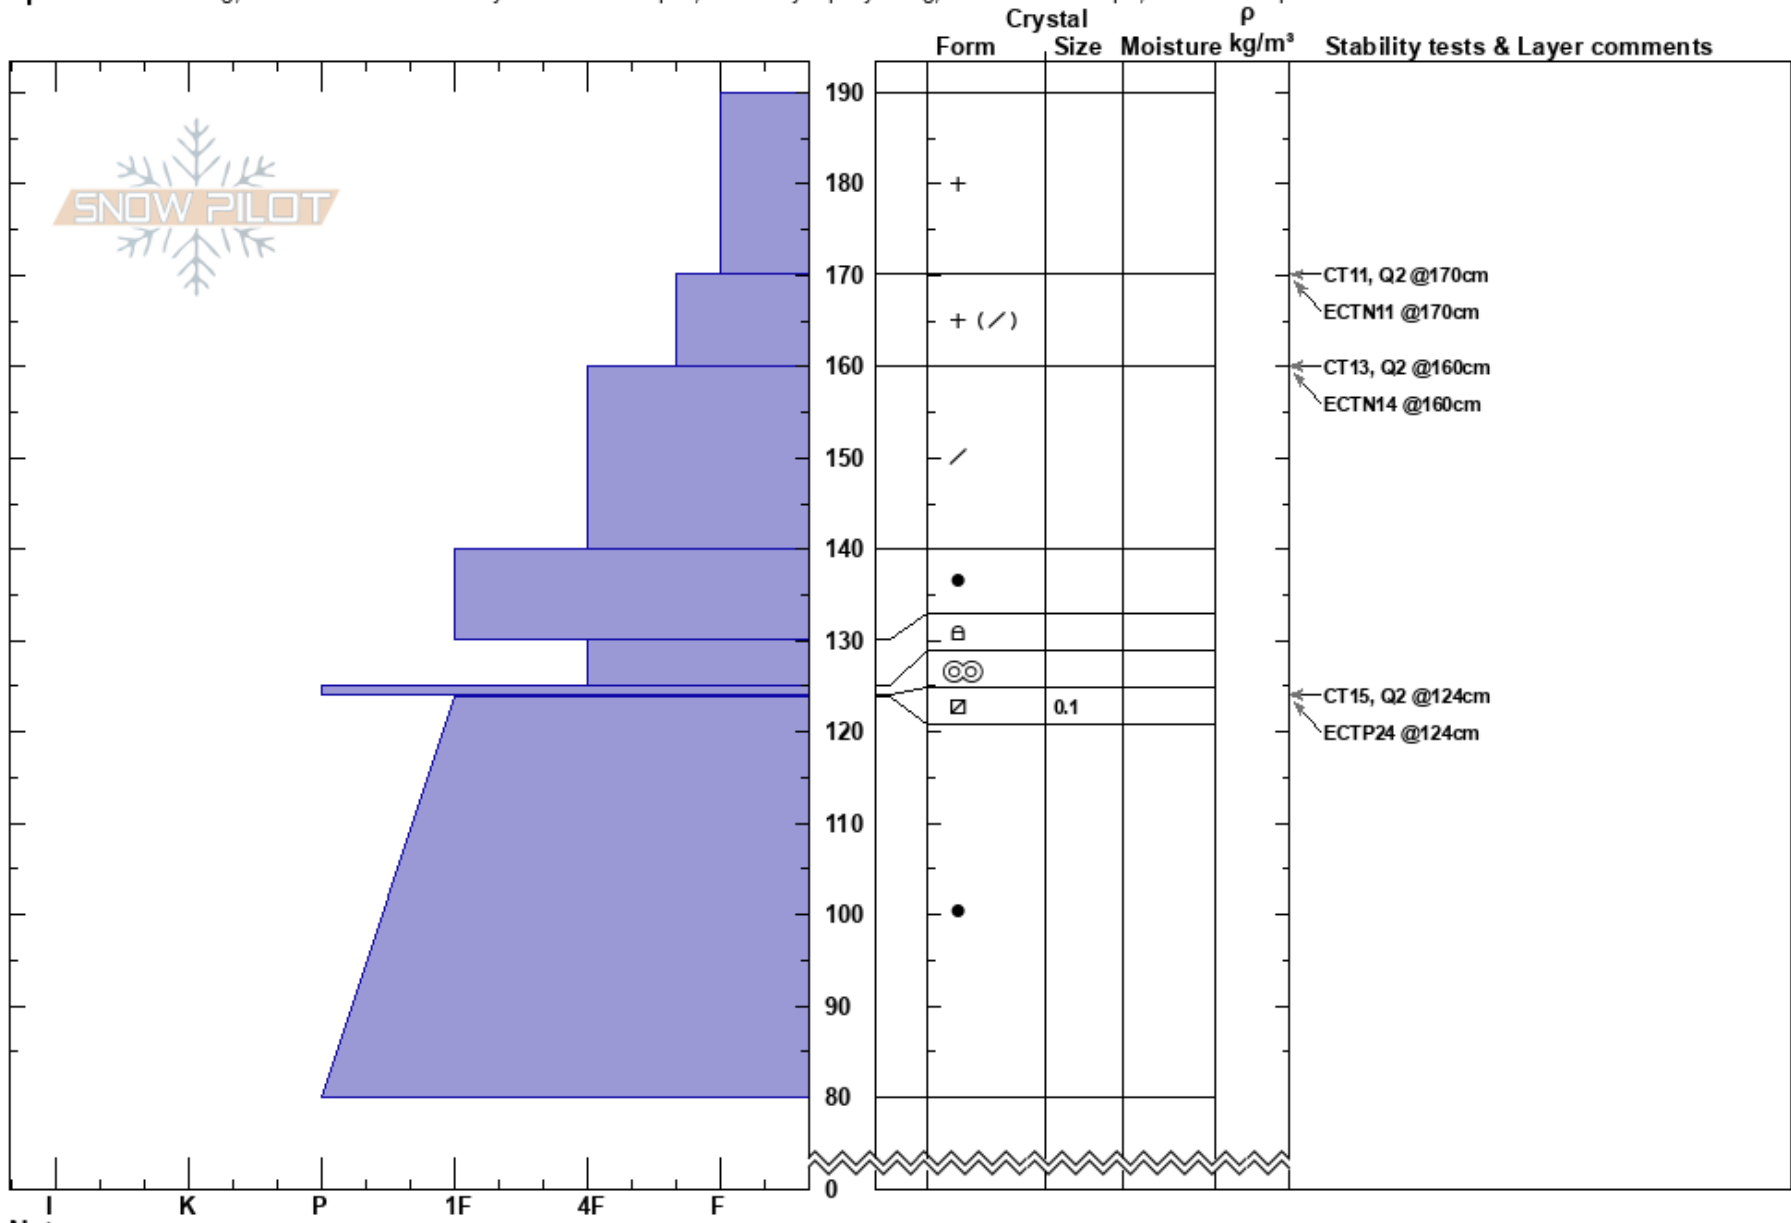

Lolo Pass
 Bitterroot
 MT
 Elevation: 5700 ft
 Aspect: 262°

Timothy Laroche
 02/06/2017 - 10:30am
 Co-ord:
 Slope Angle: 30°
 Wind Loading: yes

Stability: Fair
 Air Temperature: 0°C
 Sky Cover: X
 Precipitation: S2
 Wind: SW Moderate

HS: 190
 PF: 40
 124-123.8cm: Problematic layer

Specifics: Cracking; Recent avalanche activity on different slopes; Instability rapidly rising; Ski tracks on slope; We skied slope

Notes: