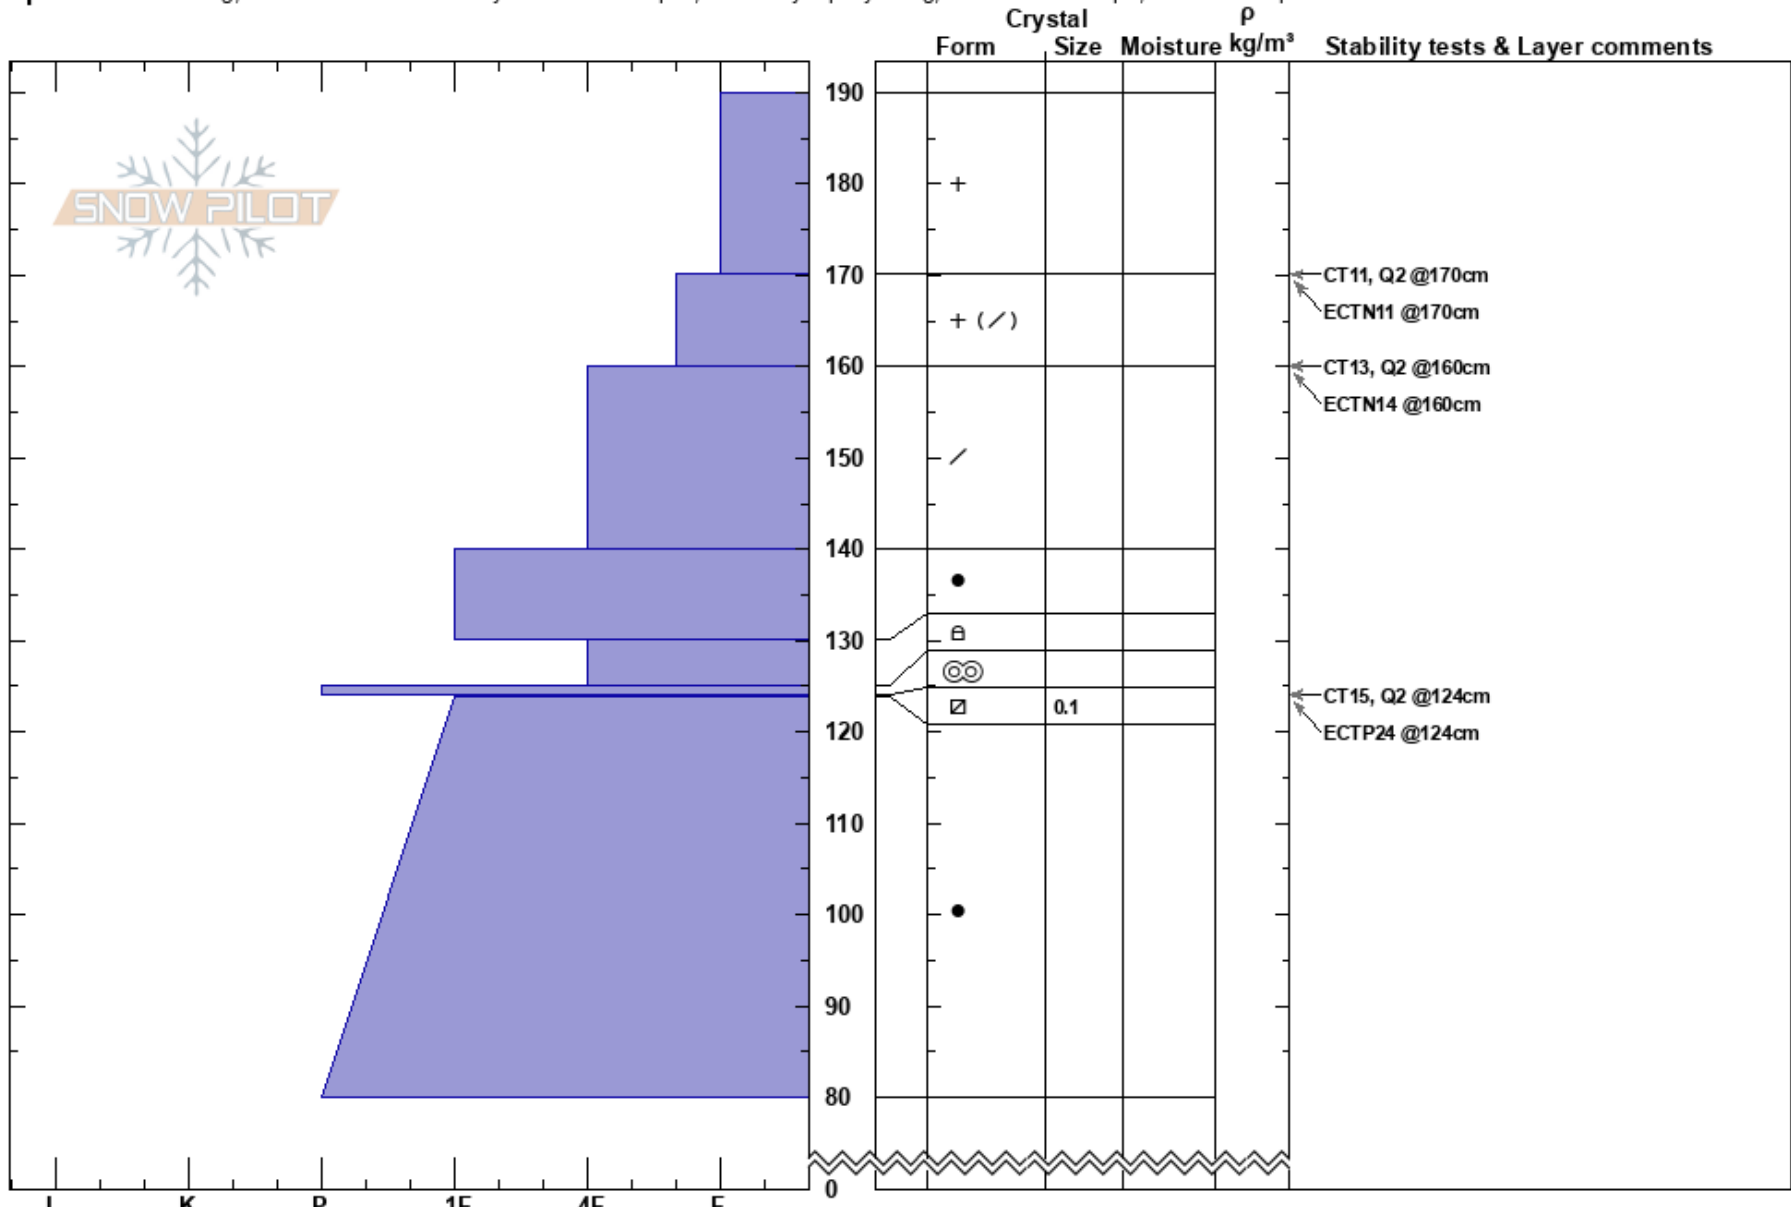

Lolo Pass
 Bitterroot
 MT
 Elevation: 5700 ft
 Aspect: 262°

Timothy Laroche
 02/06/2017 - 10:30am
 Co-ord:
 Slope Angle: 30°
 Wind Loading: yes

Stability: Fair
 Air Temperature: 0°C
 Sky Cover: X
 Precipitation: S2
 Wind: SW Moderate

HS: 190
 PF: 40
 124-123.8cm: Problematic layer

Specifics: Cracking; Recent avalanche activity on different slopes; Instability rapidly rising; Ski tracks on slope; We skied slope

Notes: