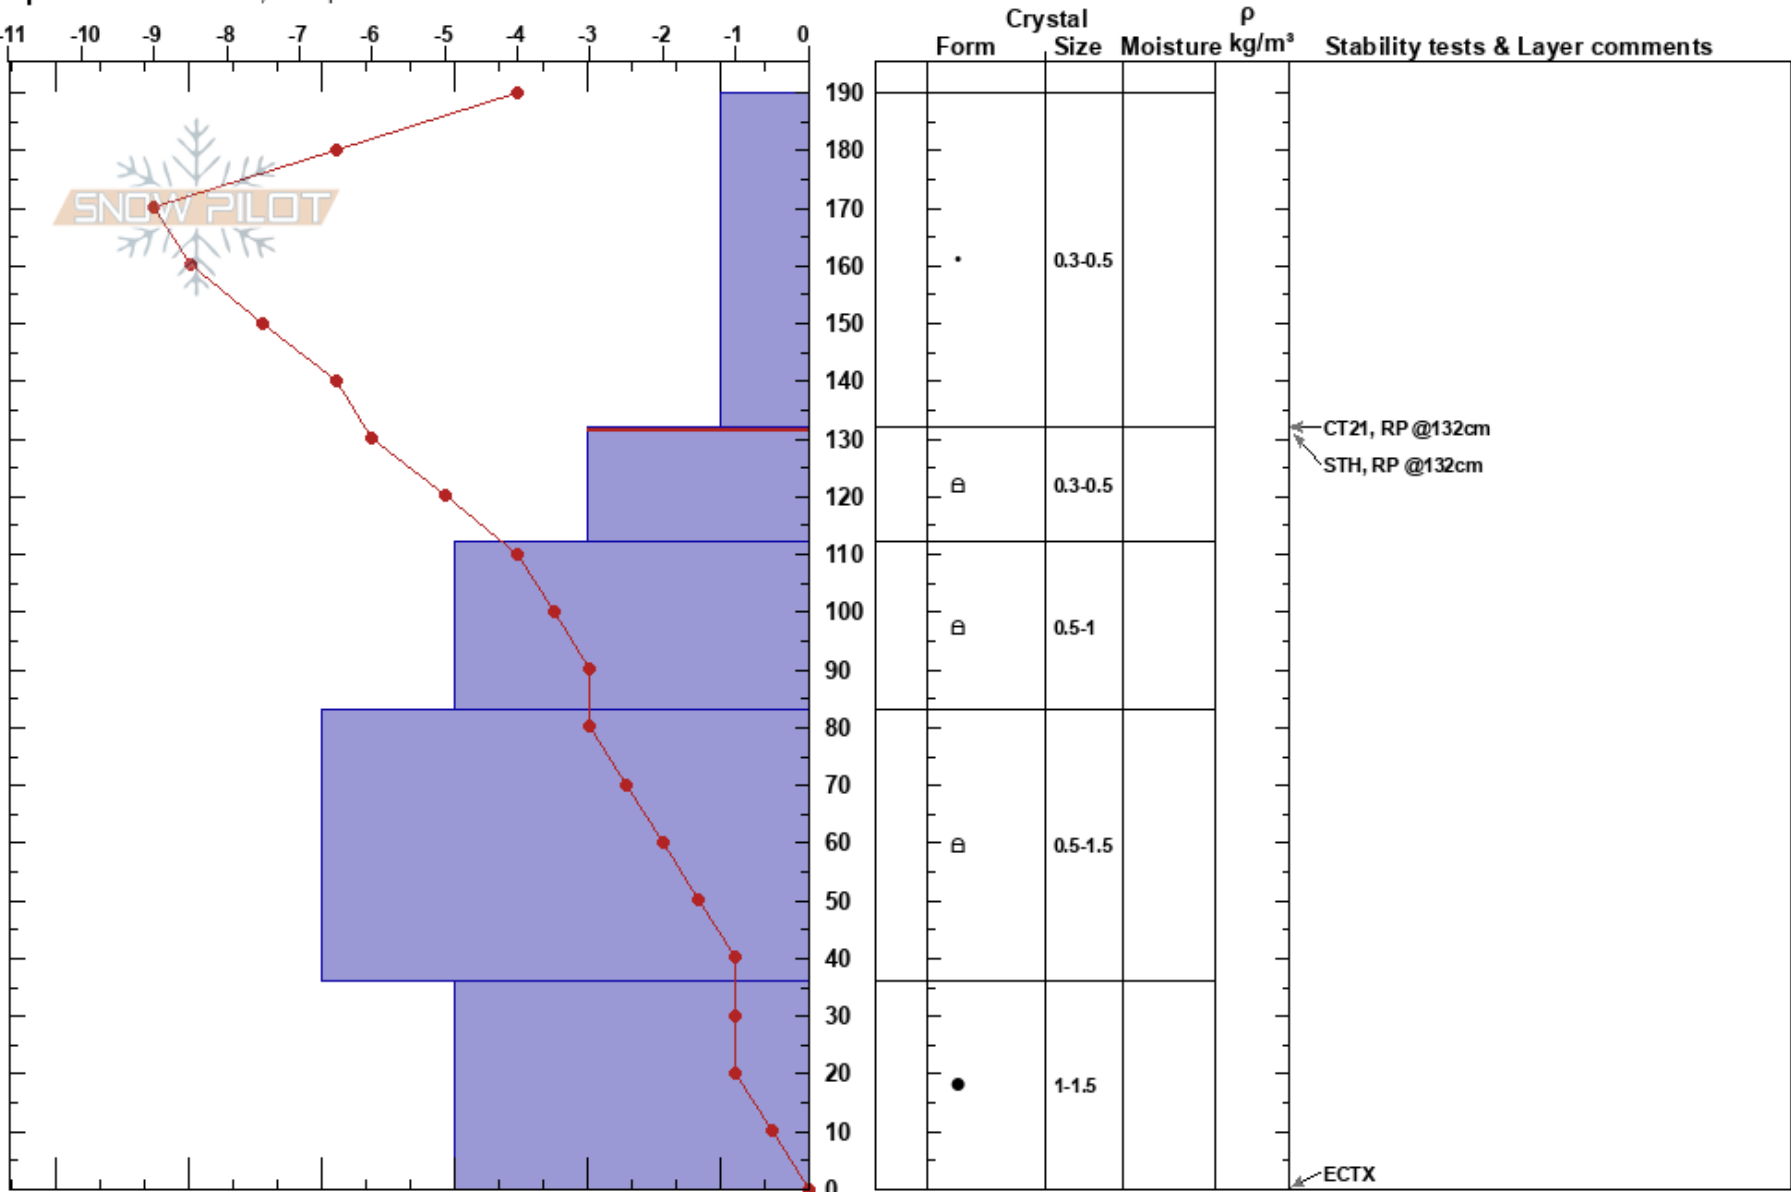

Senator Beck Basin
 San Juan Range
 CO
 Elevation: 3536 m
 Aspect: 30°
 Specifics: Practice Pit; Poor pit location

Julian Lacroix
 02/01/2017 - 1:40pm
 Co-ord: 37.90486N, -107.71744W
 Slope Angle: 8°
 Wind Loading: no

Stability: HS: 190
 Air Temperature: -0.5°C PF: 35 132-112cm: Problematic layer
 Sky Cover: OVC
 Precipitation: NO
 Wind: NW Calm

Notes: