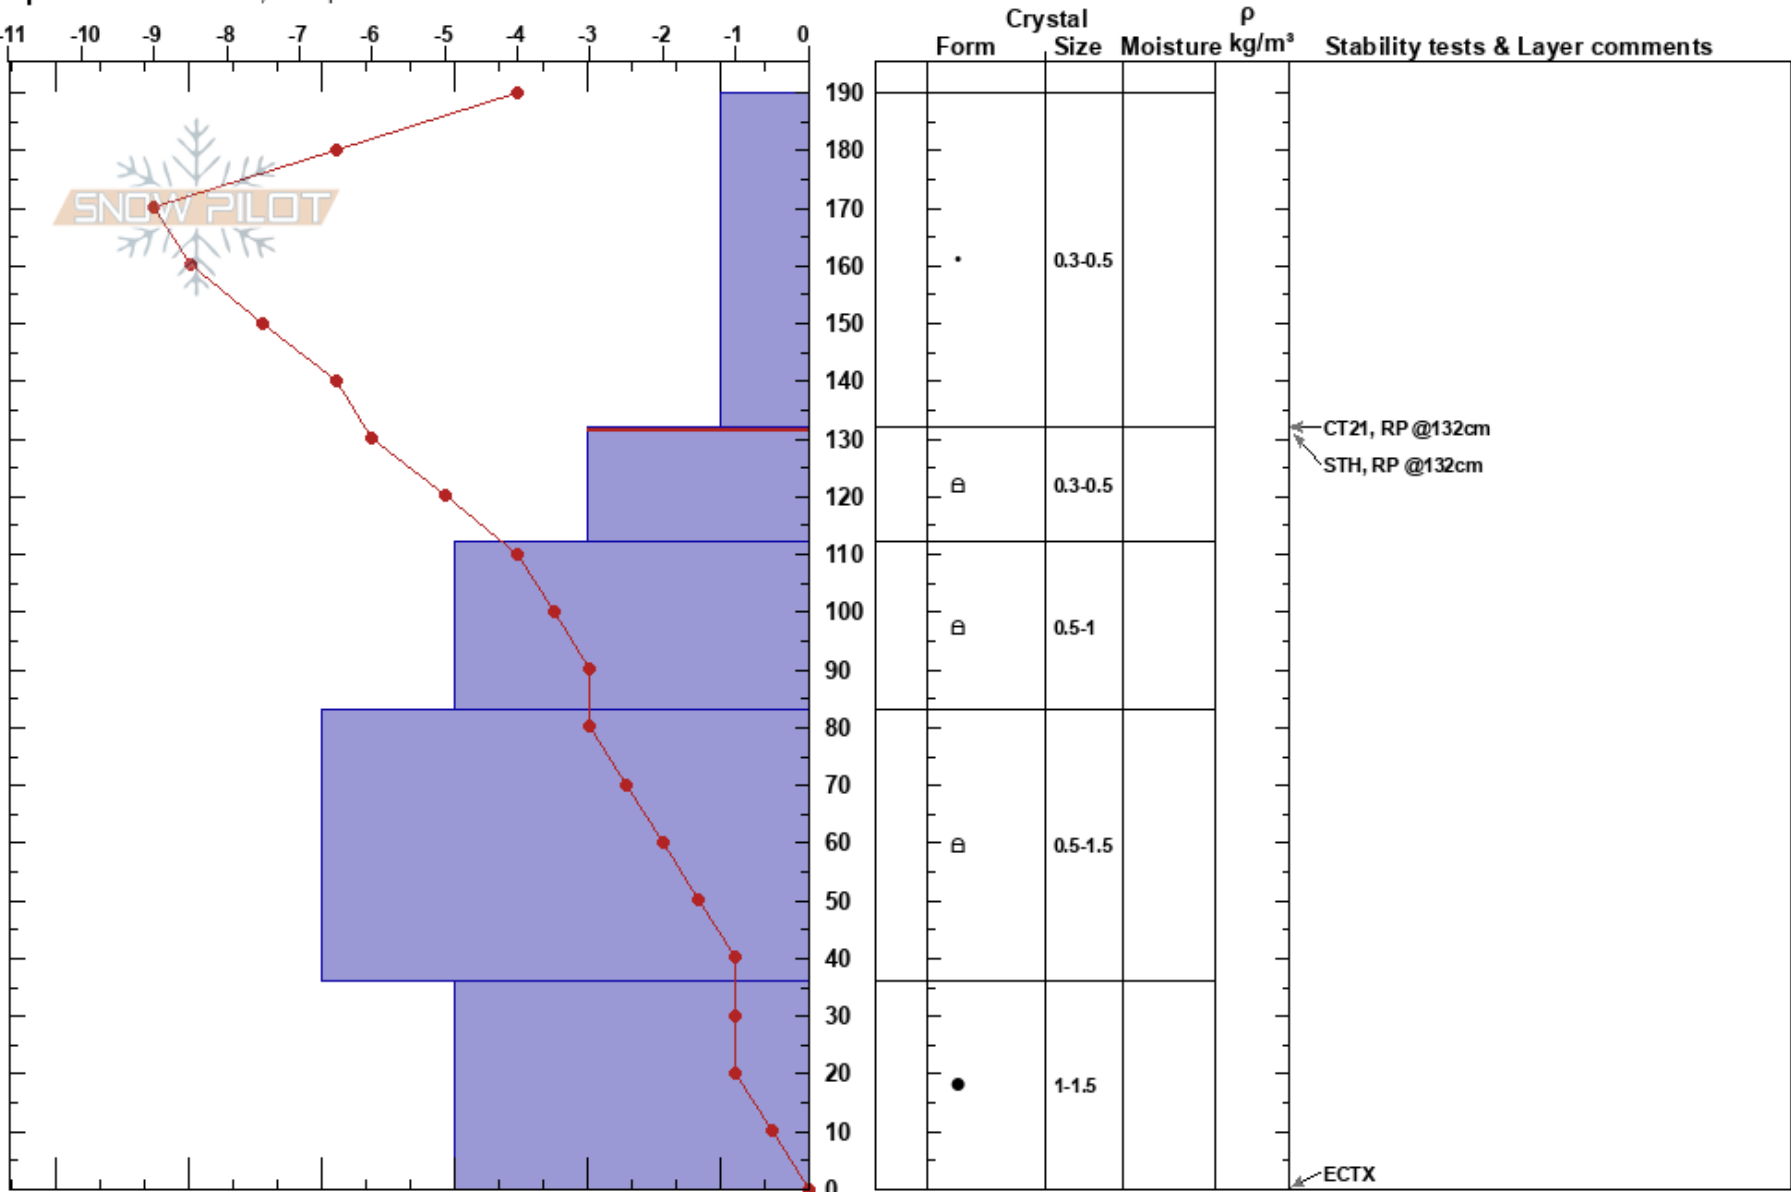

Senator Beck Basin  
 San Juan Range  
 CO  
 Elevation: 3536 m  
 Aspect: 30°  
 Specifics: Practice Pit; Poor pit location

Julian Lacroix  
 02/01/2017 - 1:40pm  
 Co-ord: 37.90486N, -107.71744W  
 Slope Angle: 8°  
 Wind Loading: no

Stability: HS: 190  
 Air Temperature: -0.5°C PF: 35 132-112cm: Problematic layer  
 Sky Cover: OVC  
 Precipitation: NO  
 Wind: NW Calm

Notes: