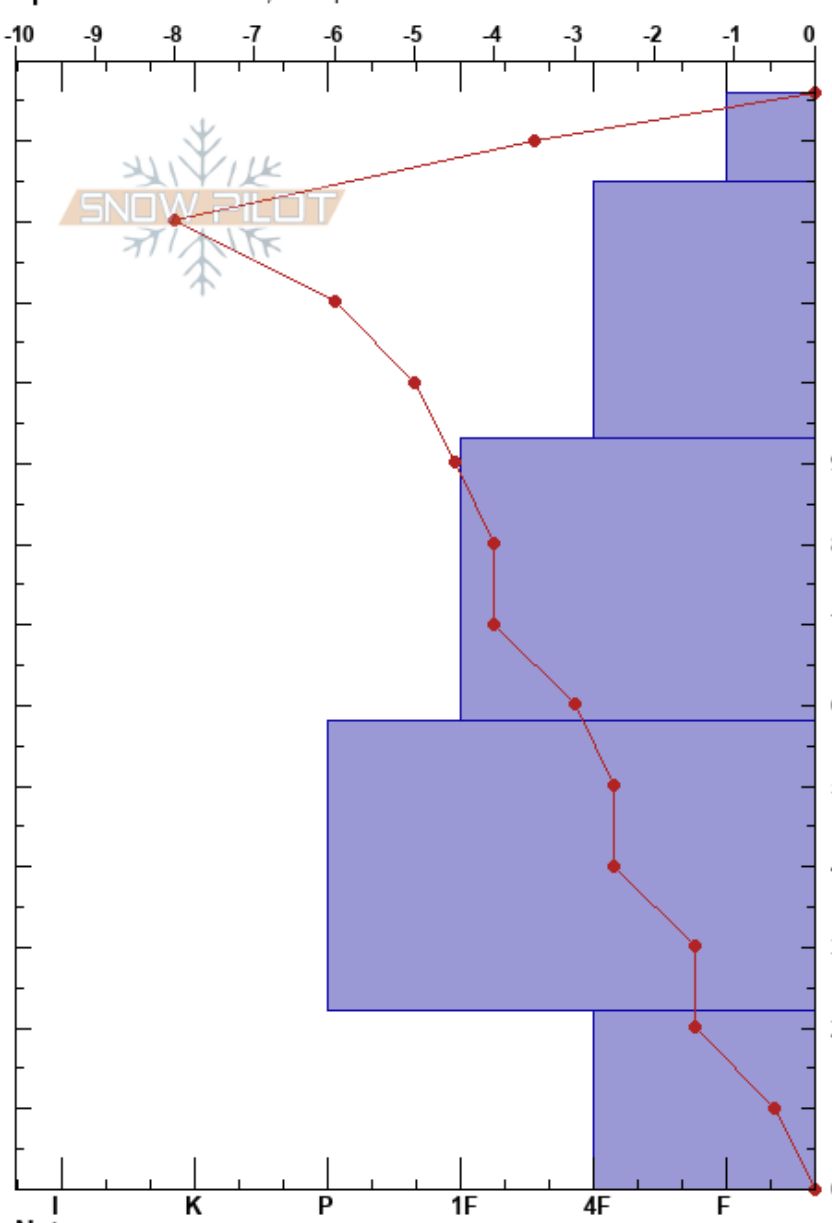

S. Fork Animas, Eureka
 San Juan Range
 CO
 Elevation: 3237 m
 Aspect: SE
 Specifics: Practice Pit; Poor pit location

Julian Lacroix
 02/05/2017 - 2:00pm
 Co-ord: 37.88335N, -107.59306W
 Slope Angle:
 Wind Loading: yes

Stability:
 Air Temperature: 6.5°C
 Sky Cover: FEW
 Precipitation: NO
 Wind: NW Calm

HS: 136 Layer Notes:

Form	Crystal Size	Moisture	ρ kg/m ³	Stability tests & Layer comments
ϕ	0.3-0.5			
⊖	0.5-1			← CT, RP @ 111cm
⊖	0.5-1			
⊖	1			
⊖	1-1.5			← ECTX