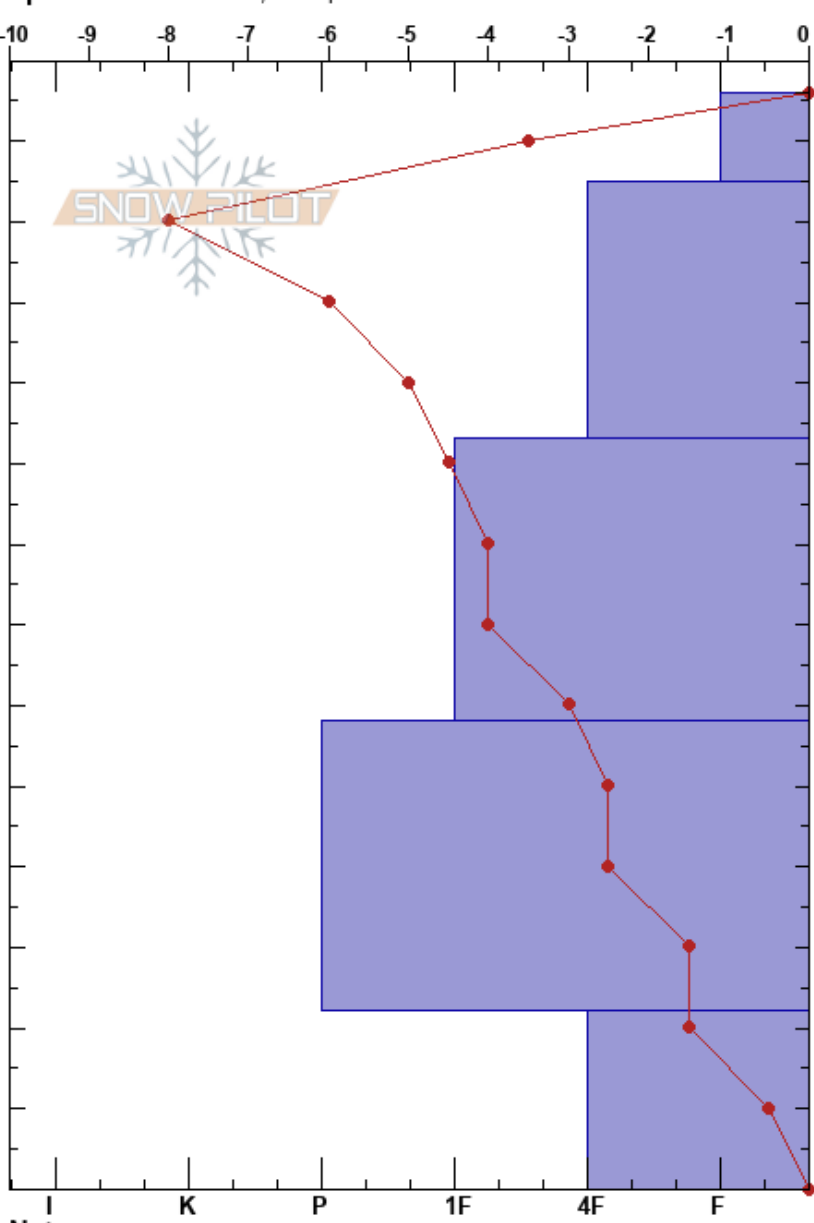

S. Fork Animas, Eureka  
 San Juan Range  
 CO  
 Elevation: 3237 m  
 Aspect: SE  
 Specifics: Practice Pit; Poor pit location

Julian Lacroix  
 02/05/2017 - 2:00pm  
 Co-ord: 37.88335N, -107.59306W  
 Slope Angle:  
 Wind Loading: yes

Stability:  
 Air Temperature: 6.5°C  
 Sky Cover: FEW  
 Precipitation: NO  
 Wind: NW Calm

HS: 136

Layer Notes:

Form	Crystal Size	Moisture	$\rho$ kg/m <sup>3</sup>	Stability tests & Layer comments
☉	0.3-0.5			
⊖	0.5-1			← CT, RP @ 111cm
⊖	0.5-1			
⊖	1			
⊖	1-1.5			← ECTX