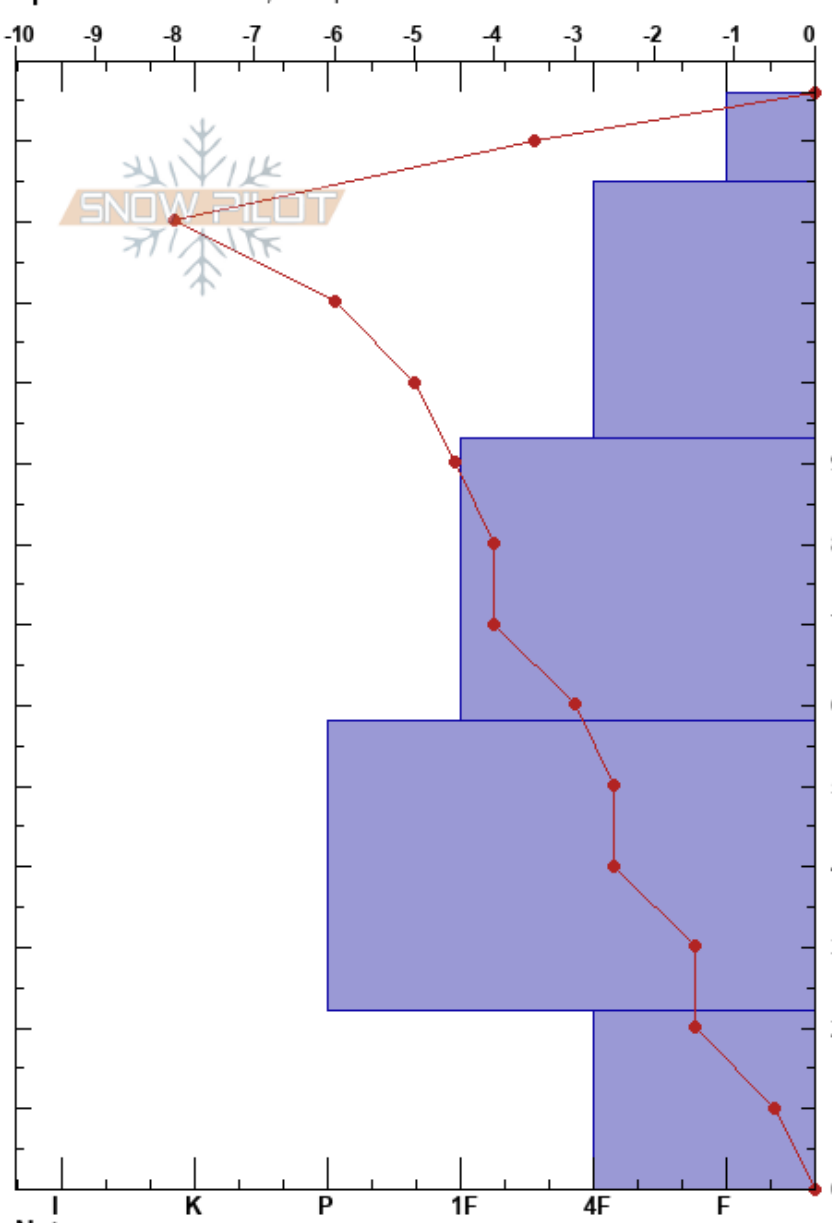

S. Fork Animas, Eureka
 San Juan Range
 CO
 Elevation: 3237 m
 Aspect: SE
 Specifics: Practice Pit; Poor pit location

Julian Lacroix
 02/05/2017 - 2:00pm
 Co-ord: 37.88335N, -107.59306W
 Slope Angle:
 Wind Loading: yes

Stability:
 Air Temperature: 6.5°C
 Sky Cover: FEW
 Precipitation: NO
 Wind: NW Calm

HS: 136

Layer Notes:

Form	Crystal		ρ kg/m ³	Stability tests & Layer comments
	Size	Moisture		
⊙	0.3-0.5			
⊖	0.5-1			← CT, RP @ 111cm
⊖	0.5-1			
⊖	1			
⊖	1-1.5			← ECTX