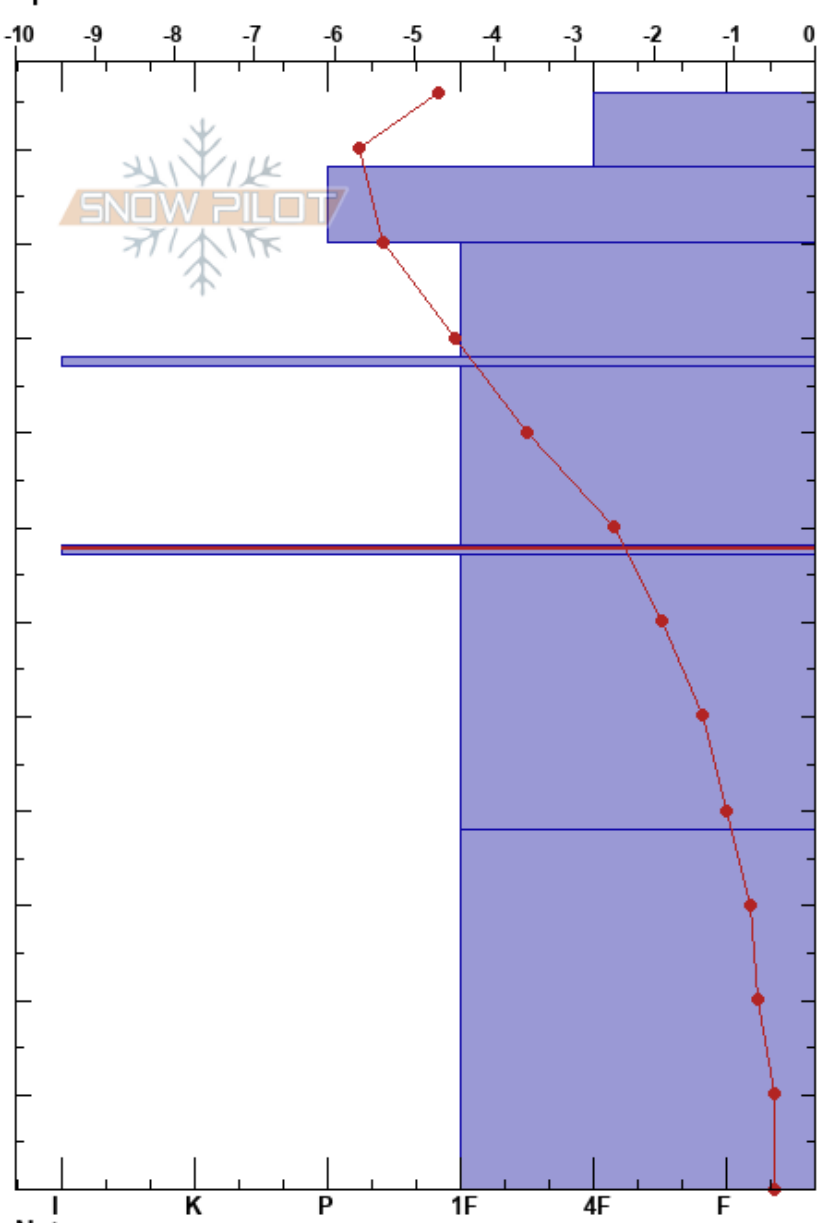

Sylarna  
 Sylarna  
 Sweden  
 Elevation: 1224 m  
 Aspect: S  
 Specifics:

Marcus Grande  
 31/01/2017 - 00:36  
 Co-ord: 33V 63023E 89015N  
 Slope Angle: 24°  
 Wind Loading: no

Stability:  
 Air Temperature: -4.4°C PF: 3 68-67cm: Problematic layer  
 Sky Cover: FEW  
 Precipitation: NO  
 Wind: N Light Breeze

Height (m)	Crystal		$\rho$ kg/m <sup>3</sup>	Stability tests & Layer comments
	Form	Size		
116	/	0.5	D	
110	⊙⊙	0.5	D	
100	•	0.5	D	
90	■			
80	•	0.5	D	
70	■			
60				
50	•	0.5	D	
40				
30				
20	□	0.5-1	D	
10				
0				