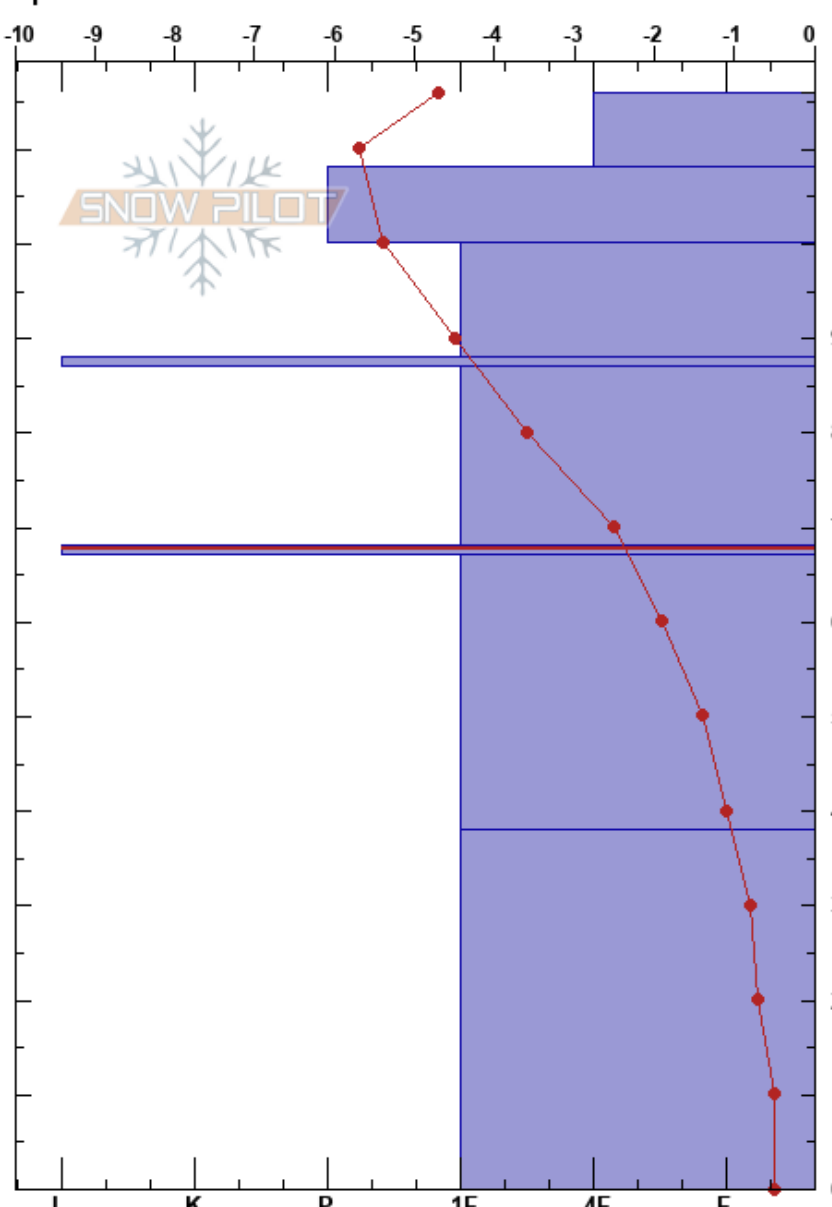

Sylarna
 Sylarna
 Sweden
 Elevation: 1224 m
 Aspect: S
 Specifics:

Marcus Grande
 31/01/2017 - 00:36
 Co-ord: 33V 63023E 89015N
 Slope Angle: 24°
 Wind Loading: no

Stability:
 Air Temperature: -4.4°C PF: 3 68-67cm: Problematic layer
 Sky Cover: FEW
 Precipitation: NO
 Wind: N Light Breeze

Height (m)	Crystal		ρ kg/m ³	Stability tests & Layer comments
	Form	Size		
116				
110	/	0.5	D	
100	⊙⊙	0.5	D	
90	.	0.5	D	
80	.	0.5	D	
70	.	0.5	D	
60	.	0.5	D	
50	.	0.5	D	
40	.	0.5	D	
30	.	0.5	D	
20	□	0.5-1	D	
10	.	0.5	D	
0	.	0.5	D	