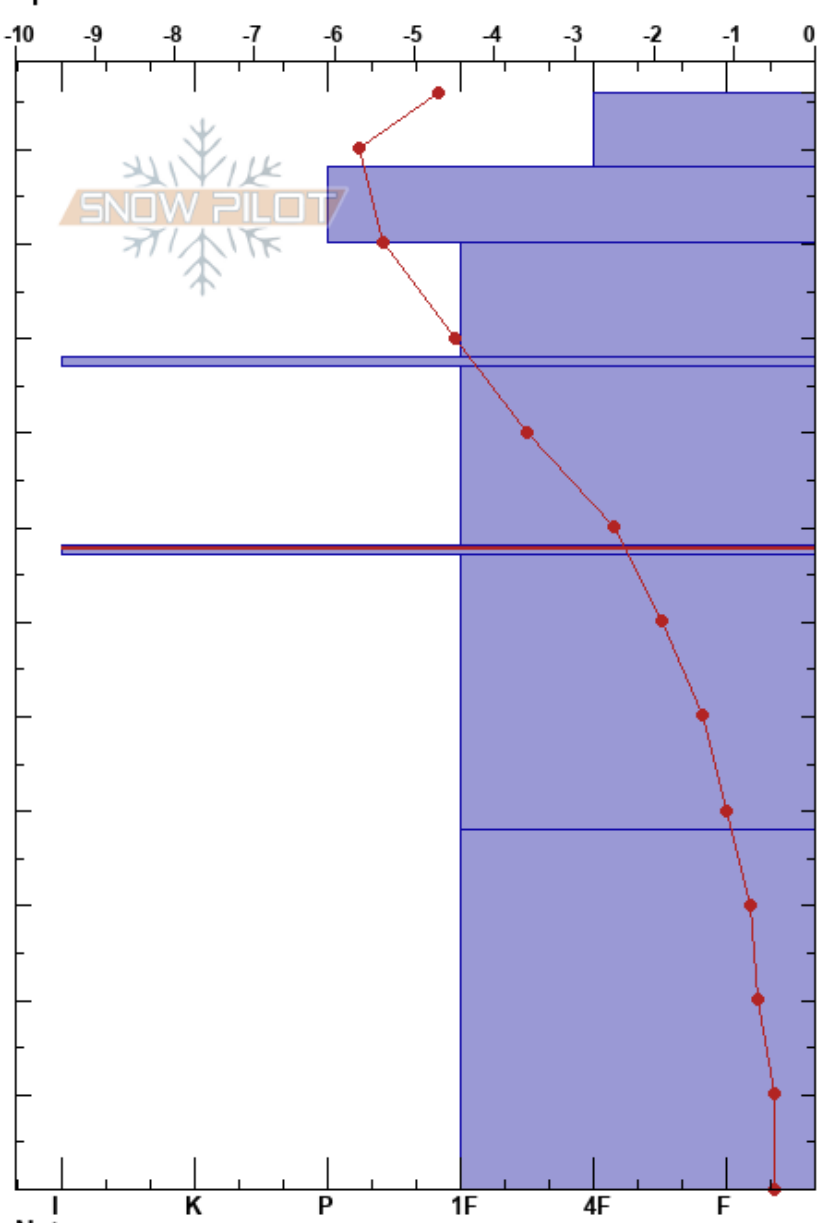

Sylarna
 Sylarna
 Sweden
 Elevation: 1224 m
 Aspect: S
 Specifics:

Marcus Grande
 31/01/2017 - 00:36
 Co-ord: 33V 63023E 89015N
 Slope Angle: 24°
 Wind Loading: no

Stability:
 Air Temperature: -4.4°C PF: 3 68-67cm: Problematic layer
 Sky Cover: FEW
 Precipitation: NO
 Wind: N Light Breeze

Height (m)	Crystal		ρ kg/m ³	Stability tests & Layer comments
	Form	Size		
116				
110	/	0.5	D	
100	⊙⊙	0.5	D	
90	•	0.5	D	
80	•	0.5	D	
70	•	0.5	D	
60				
50	•	0.5	D	
40				
30				
20	□	0.5-1	D	
10				
0				