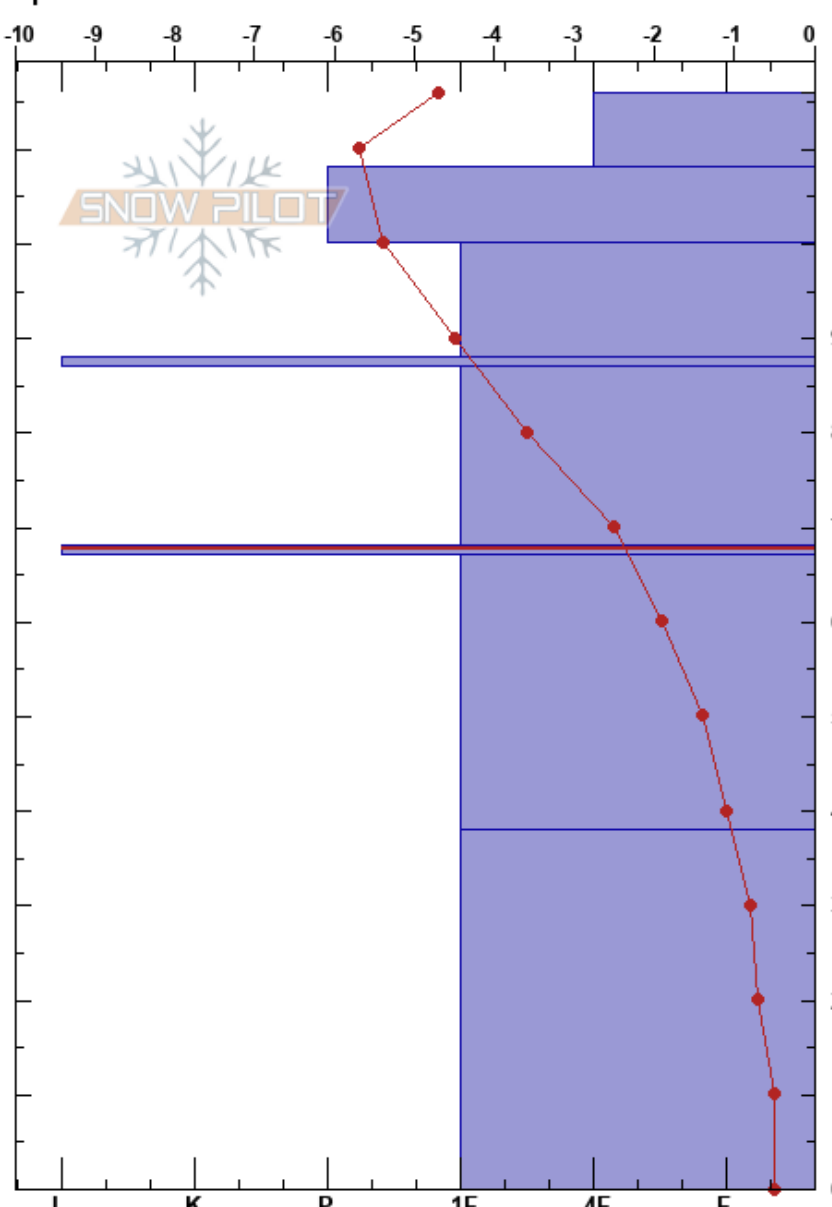

Sylarna  
 Sylarna  
 Sweden  
 Elevation: 1224 m  
 Aspect: S  
 Specifics:

Marcus Grande  
 31/01/2017 - 00:36  
 Co-ord: 33V 63023E 89015N  
 Slope Angle: 24°  
 Wind Loading: no

Stability:  
 Air Temperature: -4.4°C PF: 3 68-67cm: Problematic layer  
 Sky Cover: FEW  
 Precipitation: NO  
 Wind: N Light Breeze

Height (m)	Crystal		Moisture	$\rho$ kg/m <sup>3</sup>	Stability tests & Layer comments
	Form	Size			
116	/	0.5	D		
110	⊙⊙	0.5	D		
100	.	0.5	D		
90	■				
80	.	0.5	D		
70	■				
60	.	0.5	D		
50	.	0.5	D		
40	.	0.5	D		
30	.	0.5	D		
20	□	0.5-1	D		
10	.	0.5	D		
0	.	0.5	D		