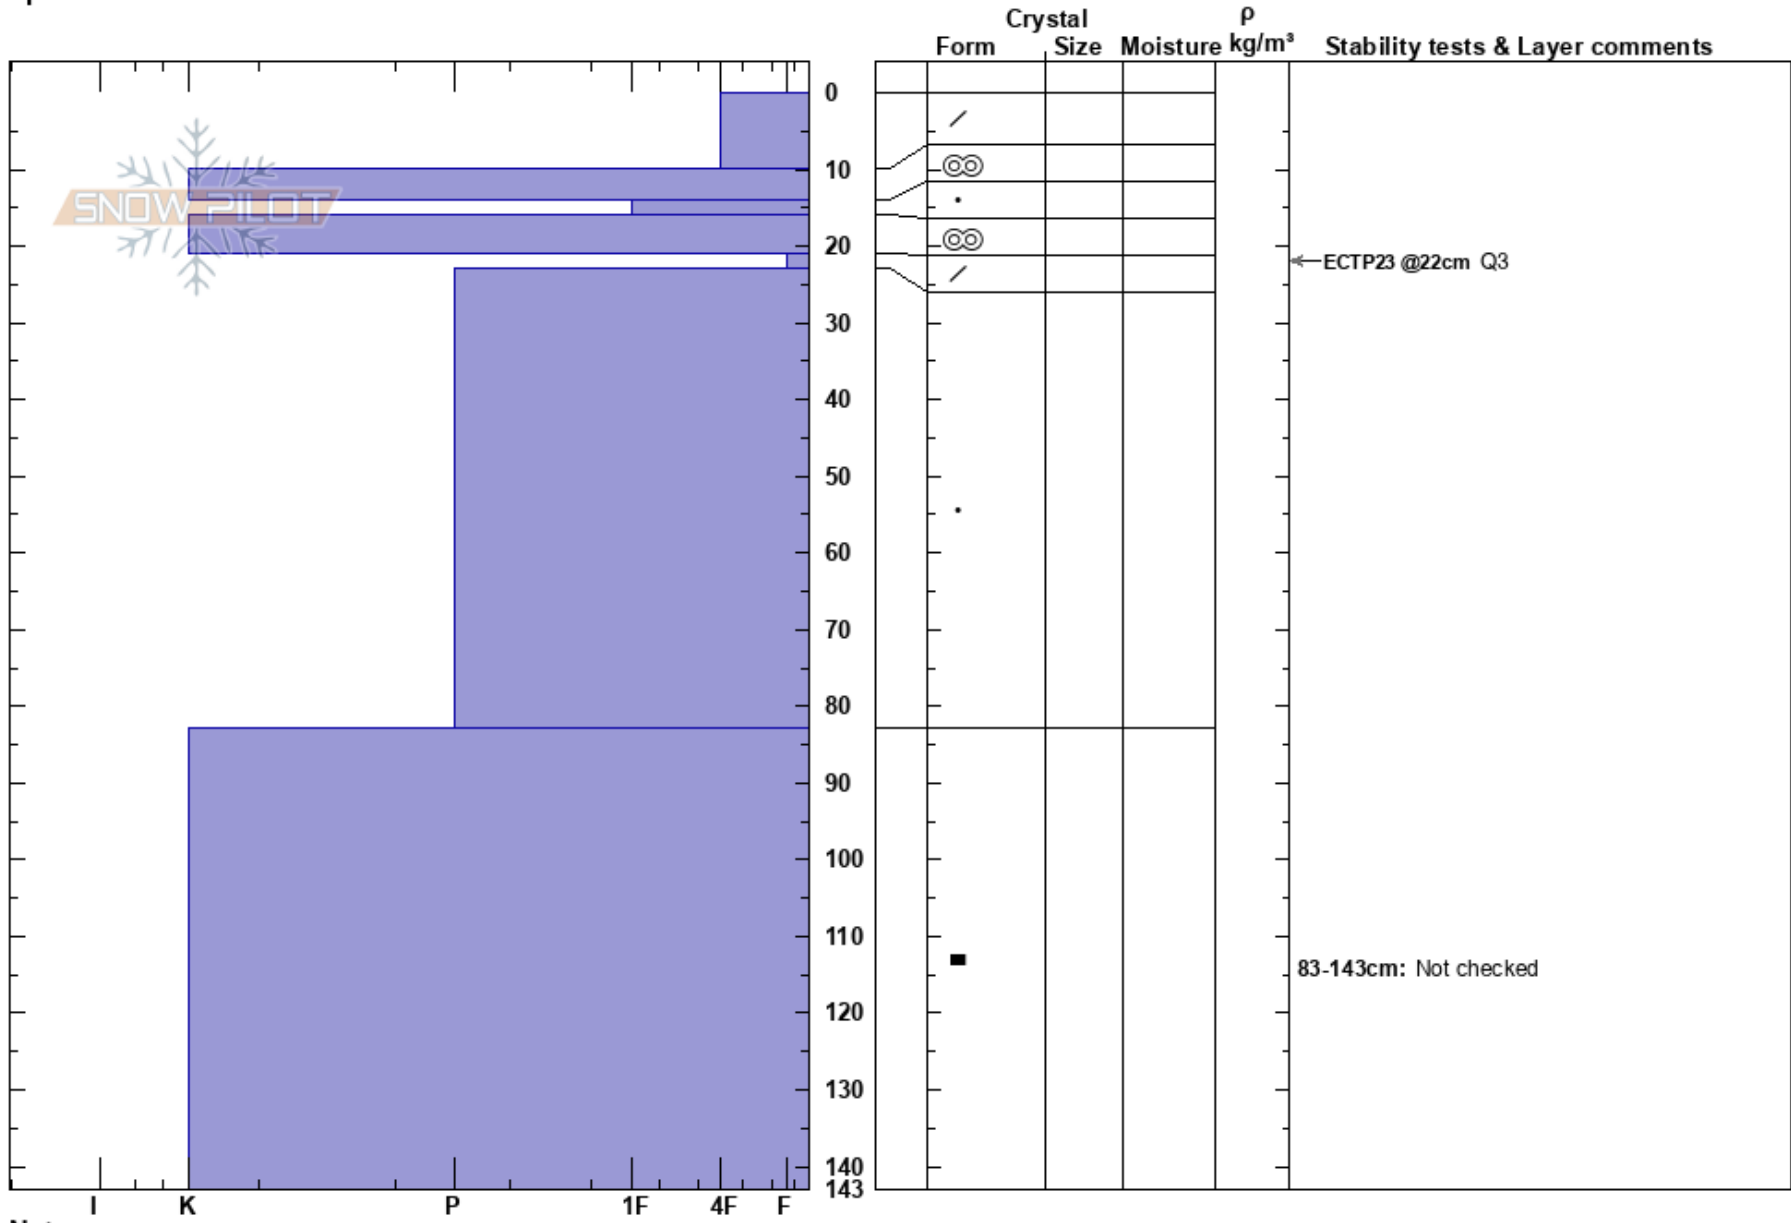

Storurda 700
 Lyngen Alps
 Norway
 Elevation: 700 m
 Aspect: 180°
 Specifics:

Patrik Jonsson
 06/02/2017 - 13:30
 Co-ord: 69.60444N, 20.10118E
 Slope Angle: 20°
 Wind Loading: no

Stability: HS: 143
 Air Temperature: -5°C PF: 10
 Sky Cover: CLR
 Precipitation: NO
 Wind: Calm
 Layer Notes:
 21-23cm: Problematic layer
 83-143cm: Not checked