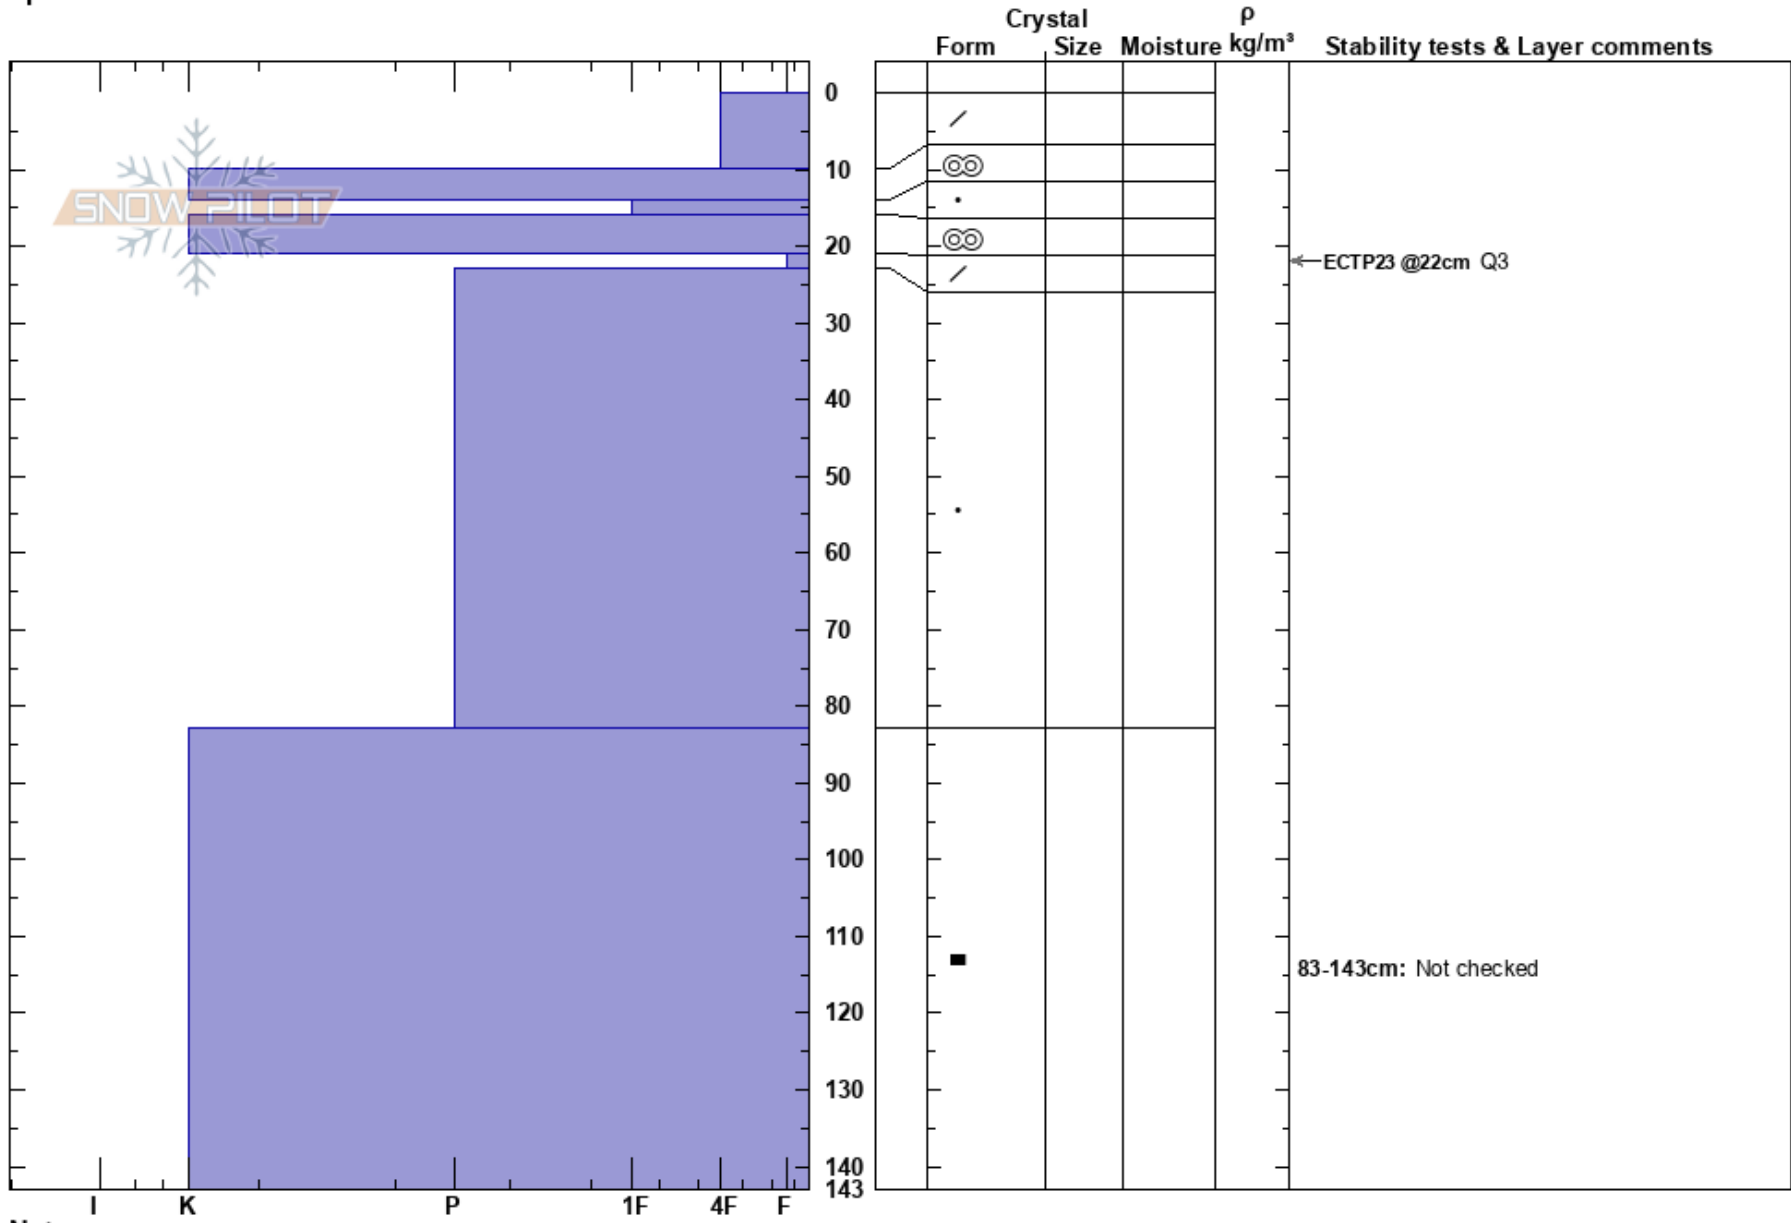

Storurda 700  
 Lyngen Alps  
 Norway  
 Elevation: 700 m  
 Aspect: 180°  
 Specifics:

Patrik Jonsson  
 06/02/2017 - 13:30  
 Co-ord: 69.60444N, 20.10118E  
 Slope Angle: 20°  
 Wind Loading: no

Stability: HS: 143  
 Air Temperature: -5°C PF: 10  
 Sky Cover: CLR  
 Precipitation: NO  
 Wind: Calm  
 Layer Notes:  
 21-23cm: Problematic layer  
 83-143cm: Not checked