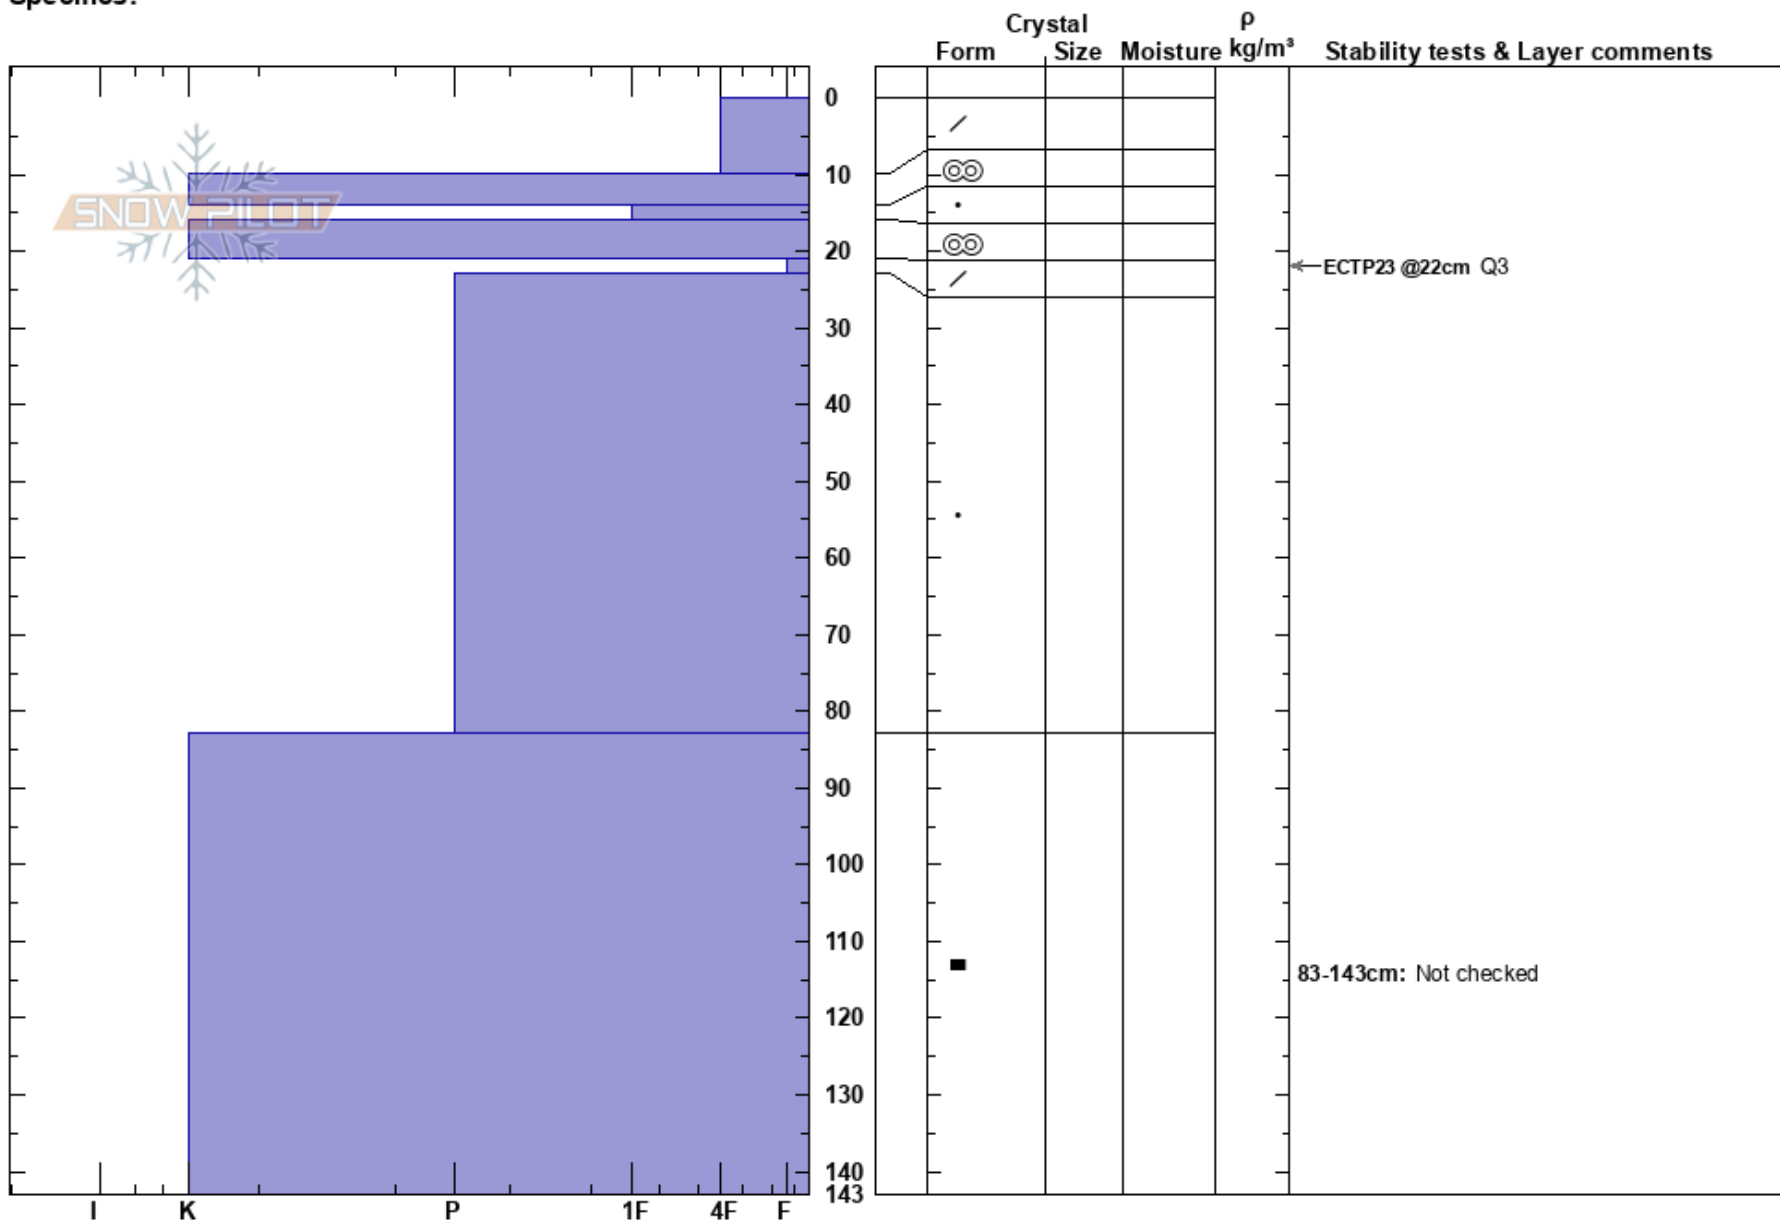

Storurda 700  
 Lyngen Alps  
 Norway  
 Elevation: 700 m  
 Aspect: 180°  
 Specifics:

Patrik Jonsson  
 06/02/2017 - 13:30  
 Co-ord: 69.60444N, 20.10118E  
 Slope Angle: 20°  
 Wind Loading: no

Stability: HS: 143  
 Air Temperature: -5°C PF: 10  
 Sky Cover: CLR  
 Precipitation: NO  
 Wind: Calm  
 Layer Notes:  
 21-23cm: Problematic layer  
 83-143cm: Not checked