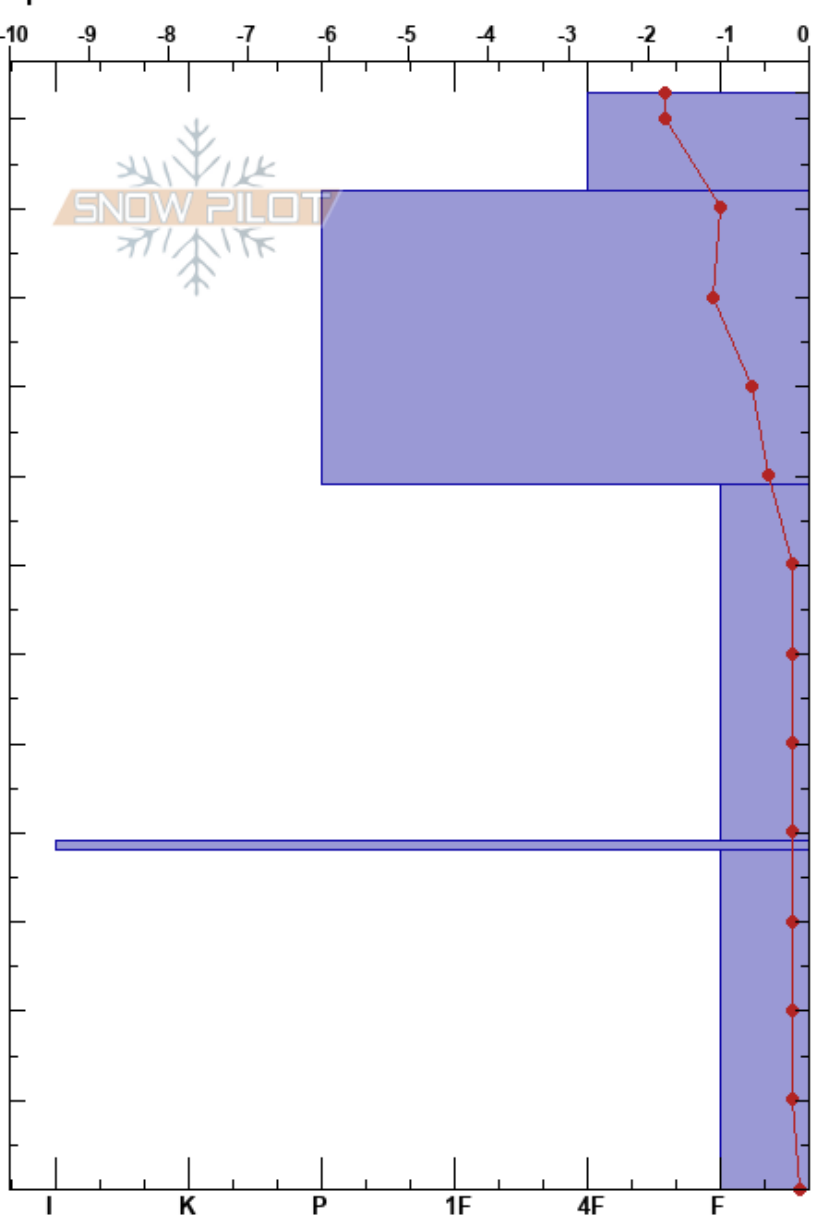

Shekel fjället
 Shekel
 Sweden
 Elevation: 524 m
 Aspect: N
 Specifics:

Marcus Grande
 30/01/2017 - 01:43
 Co-ord: 33W 80158E 81762N
 Slope Angle: 32°
 Wind Loading:

Stability:
 Air Temperature: -2°C
 Sky Cover: OVC
 Precipitation: NO
 Wind: SW Calm

HS: 123
 PF: 9
 Layer Notes:

Form	Crystal		ρ kg/m ³	Stability tests & Layer comments
	Size	Moisture		
/	1-2	D		
⊙(□)	1-5	D		
.	2	M		
■				
□	2	M		

CTV, SP @0cm
 ECTX

Notes: