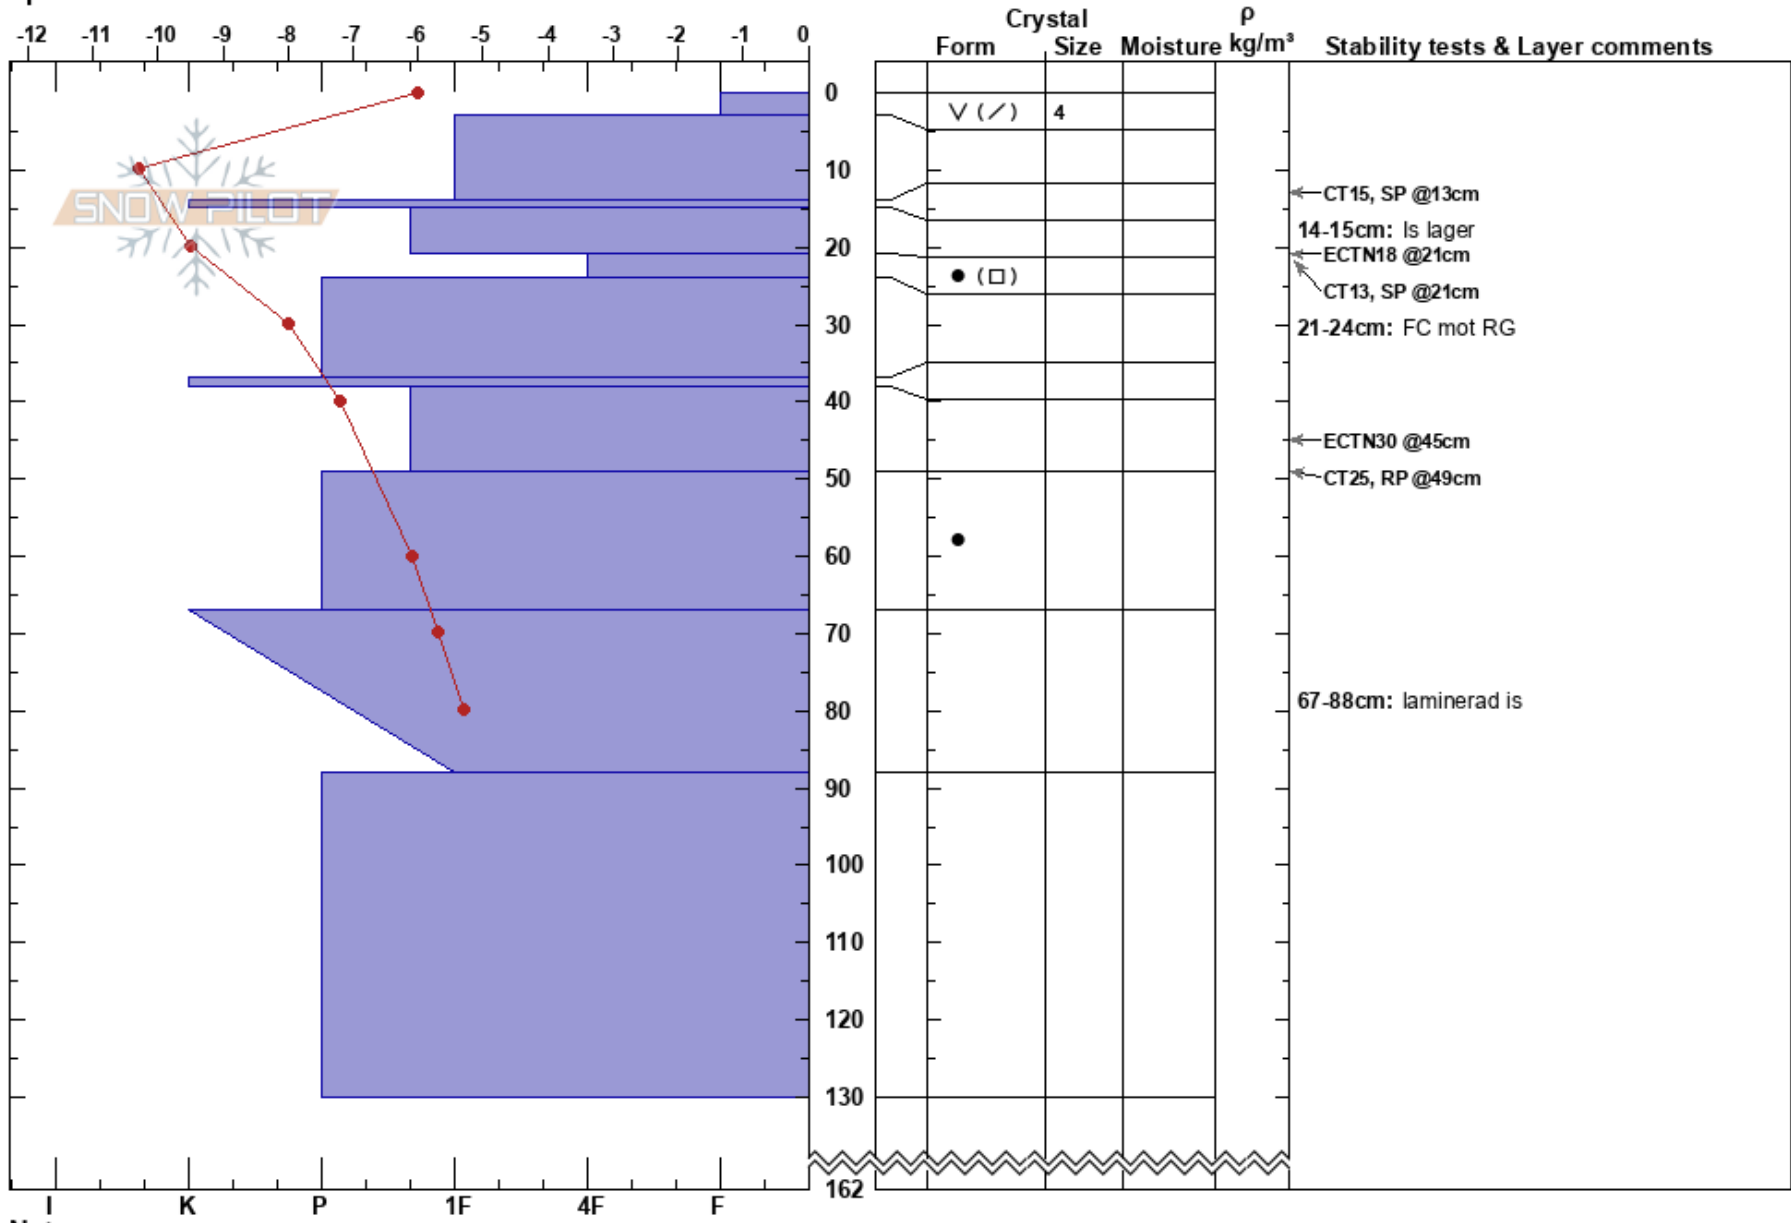

Kårsavaggi  
 Riksgänsen  
 Sweden  
**Elevation:** 1300 m  
**Aspect:** S  
**Specifics:**

Oscar Lundgren  
 06/02/2017 - 11:59  
**Co-ord:** 68.28450N, 18.18037E  
**Slope Angle:** 20°  
**Wind Loading:**

**Stability:** Good  
**Air Temperature:** -1.9°C  
**Sky Cover:** CLR  
**Precipitation:** NO  
**Wind:** Calm

**HS:** 162  
**PF:** 22  
 14-15cm: Is lager  
 21-24cm: FC mot RG  
 21-24cm: Problematic layer  
 67-88cm: laminerad is