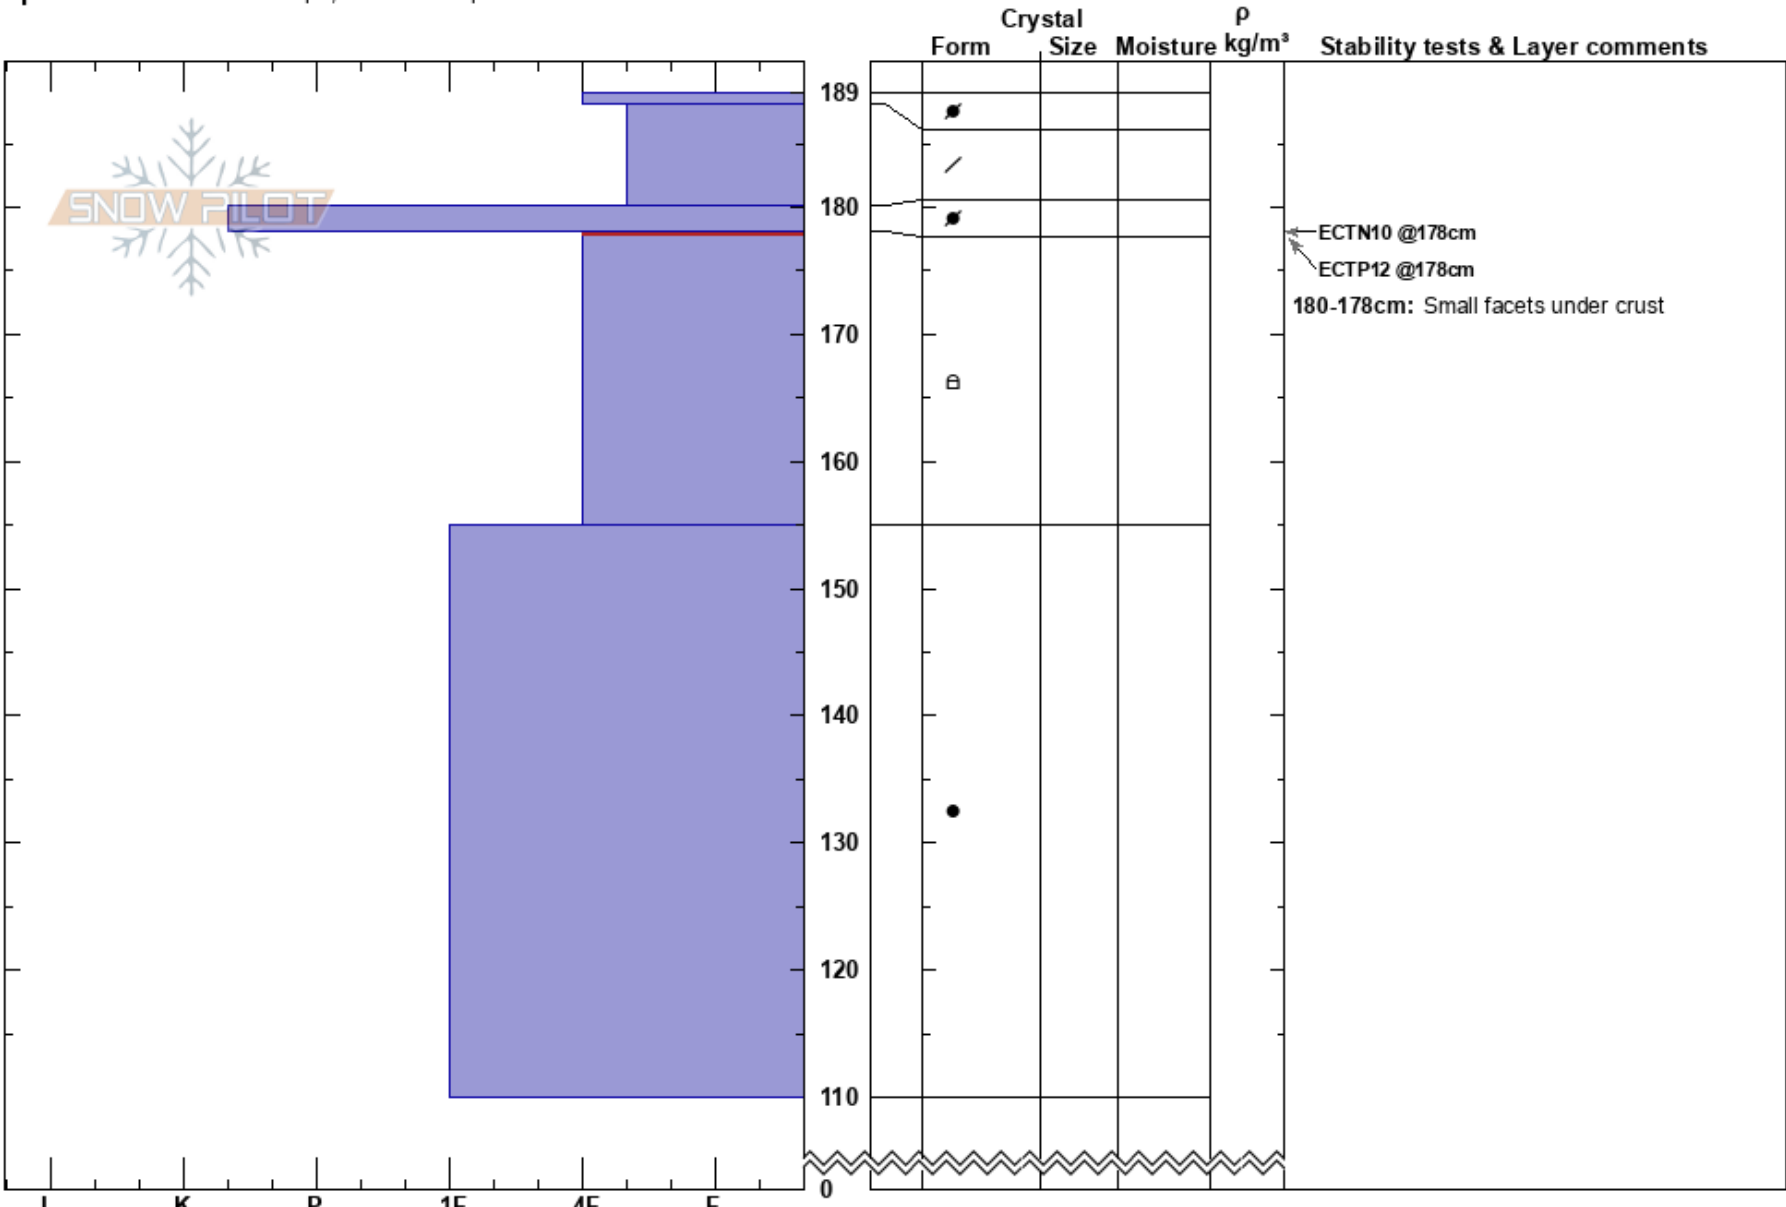

Delmonica
 Sawatch
 CO
Elevation:
Aspect: 80°
Specifics: Ski tracks on slope; We skied slope

Ian Hoyer
 02/05/2017 - 12:00pm
Co-ord: 39.34730N, -106.23165W
Slope Angle: 31°
Wind Loading: yes

Stability: Fair Unstable **HS:** 189
Air Temperature: 32°F **PF:** 28 **180-178cm:** Small facets under crust
Sky Cover: CLR **178-155cm:** Problematic layer
Precipitation: NO
Wind: W Moderate