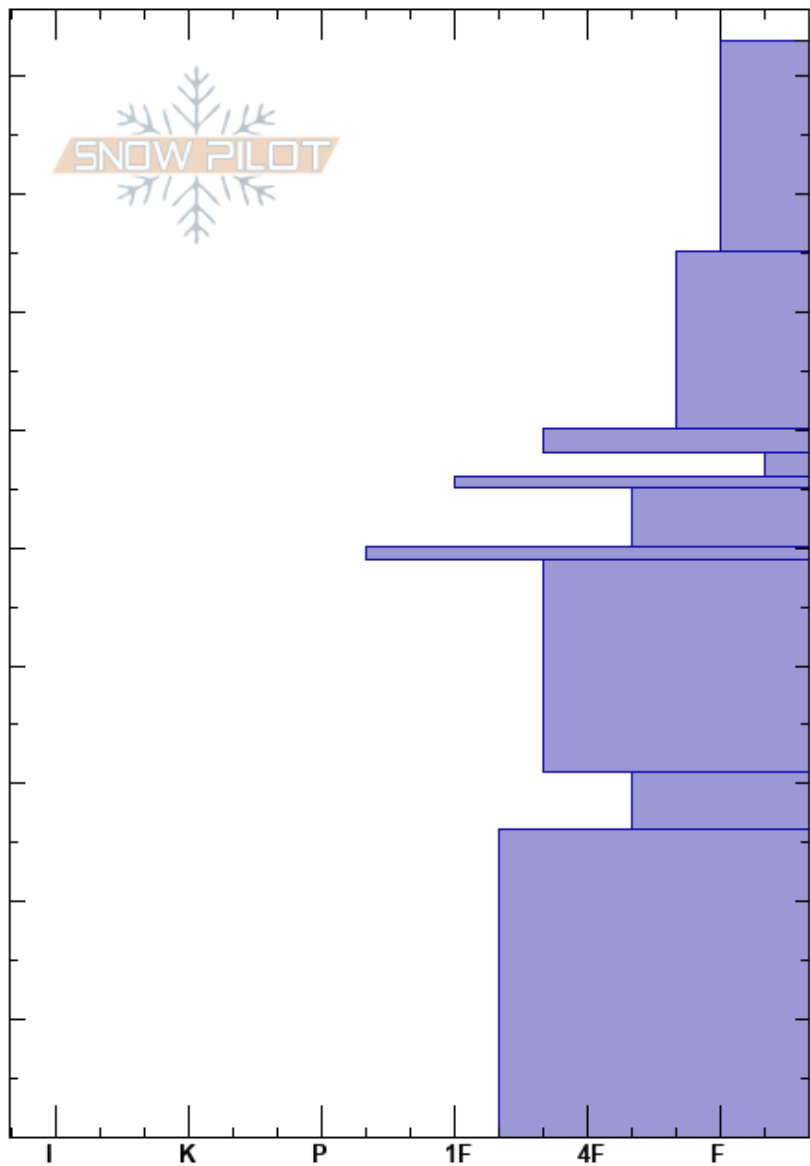

Rock House shot#
 Central Wasatch
 UT
 Elevation: 7700 ft
 Aspect: E
 Specifics:

Greg Dollhausen
 01/22/2017 - 11:50am
 Co-ord: 40.63982N, -111.69787W
 Slope Angle: 34°
 Wind Loading:

Stability:
 Air Temperature:
 Sky Cover:
 Precipitation:
 Wind:

HS:93
 26-0cm: not great, snow pack needs

Crystal Form	Crystal Size	Moisture	ρ kg/m ³	Stability tests & Layer comments
+				
/				
■				
□				
■				
■				
●				
^				
^				26-0cm: not great, snow pack needs