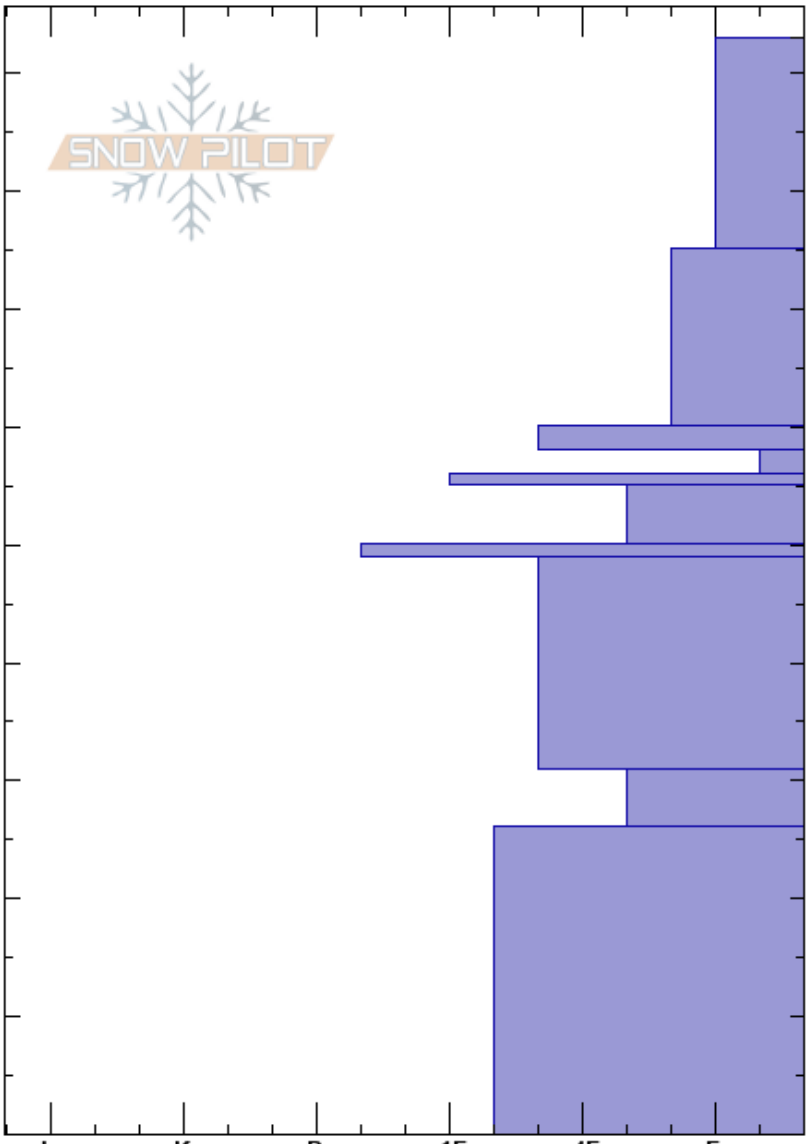

Rock House shot#
 Central Wasatch
 UT
 Elevation: 7700 ft
 Aspect: E
 Specifics:

Greg Dollhausen
 01/22/2017 - 11:50am
 Co-ord: 40.63982N, -111.69787W
 Slope Angle: 34°
 Wind Loading:

Stability:
 Air Temperature:
 Sky Cover:
 Precipitation:
 Wind:

HS:93
 26-0cm: not great, snow pack needs

Crystal Form	Crystal Size	Moisture	ρ kg/m ³	Stability tests & Layer comments
+				
/				
■				
□				
■				
■				
●				
^				
^				26-0cm: not great, snow pack needs