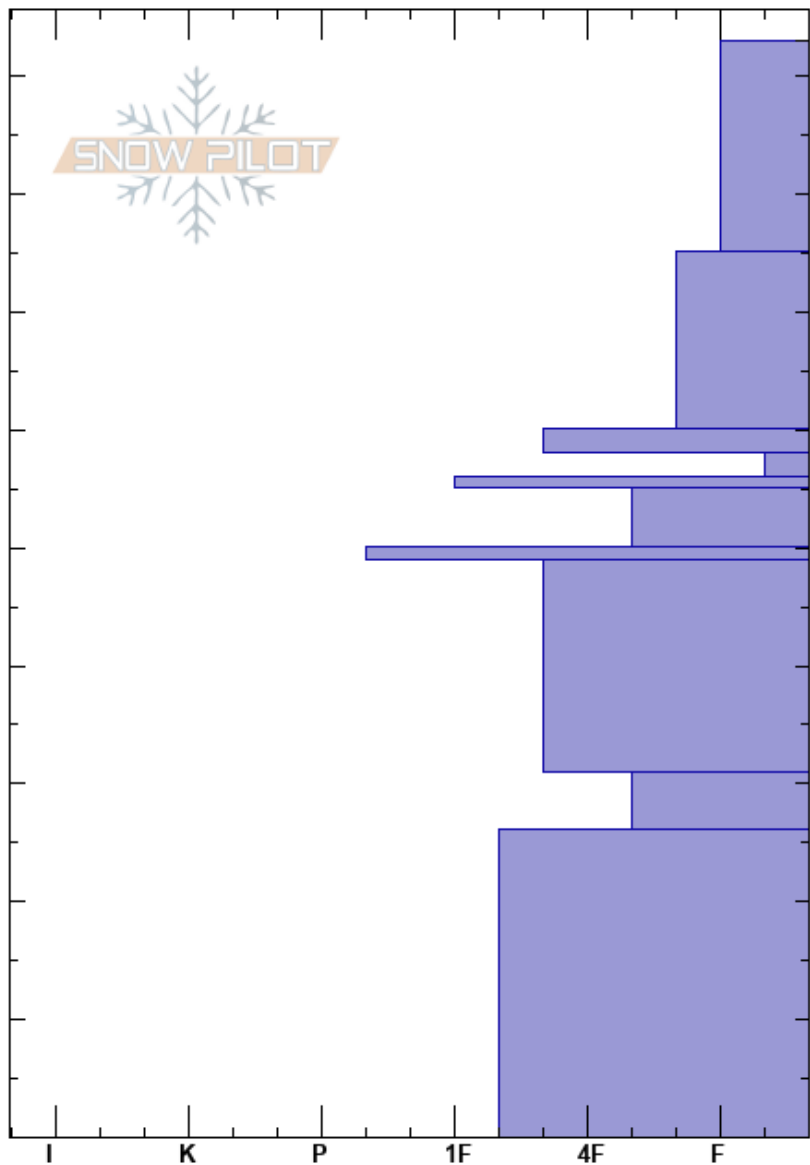

Rock House shot#
 Central Wasatch
 UT
 Elevation: 7700 ft
 Aspect: E
 Specifics:

Greg Dollhausen
 01/22/2017 - 11:50am
 Co-ord: 40.63982N, -111.69787W
 Slope Angle: 34°
 Wind Loading:

Stability:
 Air Temperature:
 Sky Cover:
 Precipitation:
 Wind:

HS:93
 26-0cm: not great, snow pack needs

Crystal Form	Crystal Size	Moisture	ρ kg/m ³	Stability tests & Layer comments
+				
/				
■				
□				
■				
■				
●				
^				
^				26-0cm: not great, snow pack needs