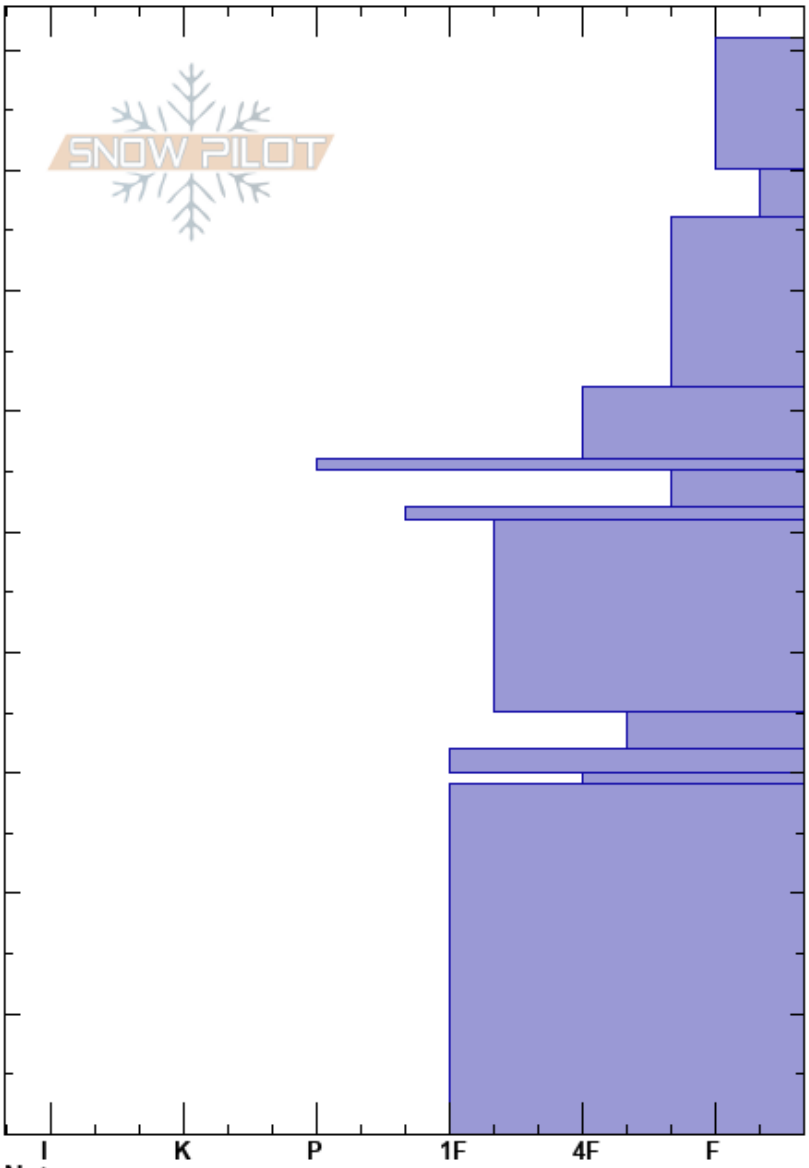

Argenta Chute #1  
 Central Wasatch  
 UT  
 Elevation: 7800 ft  
 Aspect: N  
 Specifics:

Greg Dollhausen  
 01/30/2017 - 11:00am  
 Co-ord: 40.63429N, -111.69663W  
 Slope Angle: 33°  
 Wind Loading:

Stability:  
 Air Temperature: 23°F  
 Sky Cover: CLR  
 Precipitation: NO  
 Wind: N Calm

HS:91

Layer Notes:

Elevation (ft)	Crystal		Moisture	$\rho$ kg/m <sup>3</sup>	Stability tests & Layer comments
	Form	Size			
91					
85	+				
80	□				
75	/				
65	•				
60	■				
55	□				
50	■				
45	•				
40	⊖				
35	■				
30	⊖				
15	•				