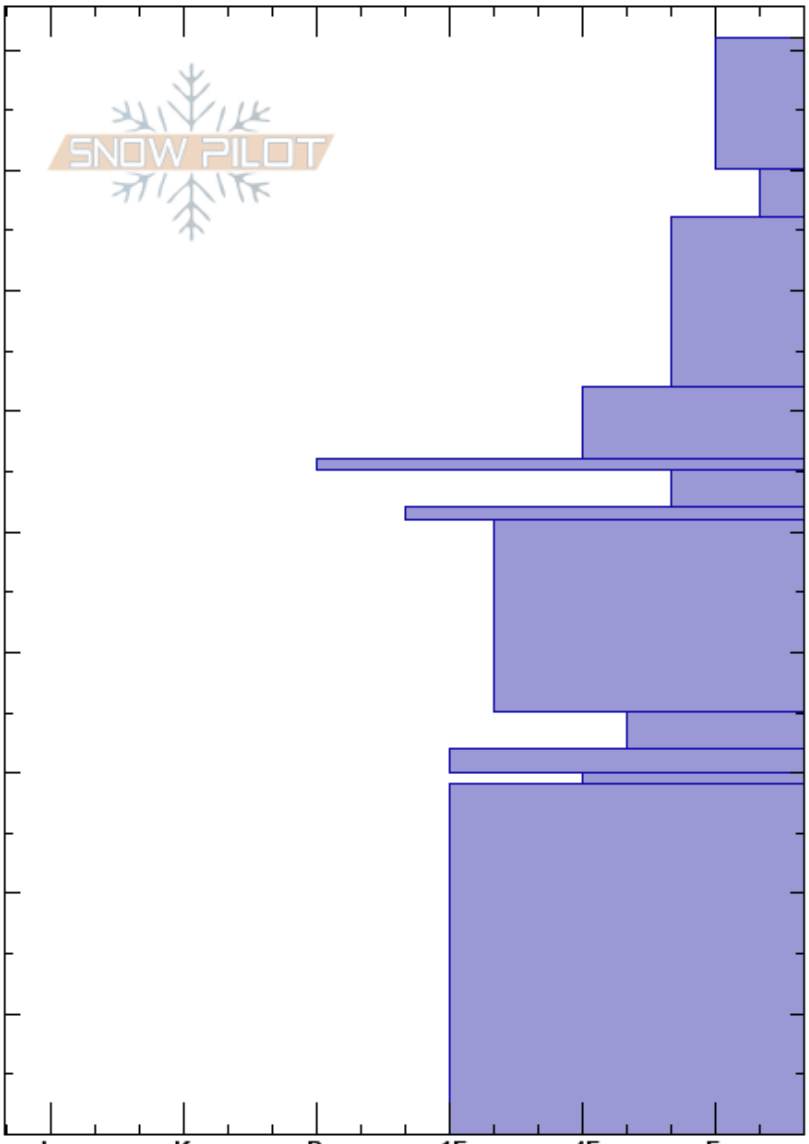

Argenta Chute #1  
 Central Wasatch  
 UT  
 Elevation: 7800 ft  
 Aspect: N  
 Specifics:

Greg Dollhausen  
 01/30/2017 - 11:00am  
 Co-ord: 40.63429N, -111.69663W  
 Slope Angle: 33°  
 Wind Loading:

Stability:  
 Air Temperature: 23°F  
 Sky Cover: CLR  
 Precipitation: NO  
 Wind: N Calm

HS:91

Layer Notes:

Height (ft)	Crystal		Moisture	$\rho$ kg/m <sup>3</sup>	Stability tests & Layer comments
	Form	Size			
91					
80	+				
70	/				
60	•				
50	□				
40	•				
30	⊖				
10	•				