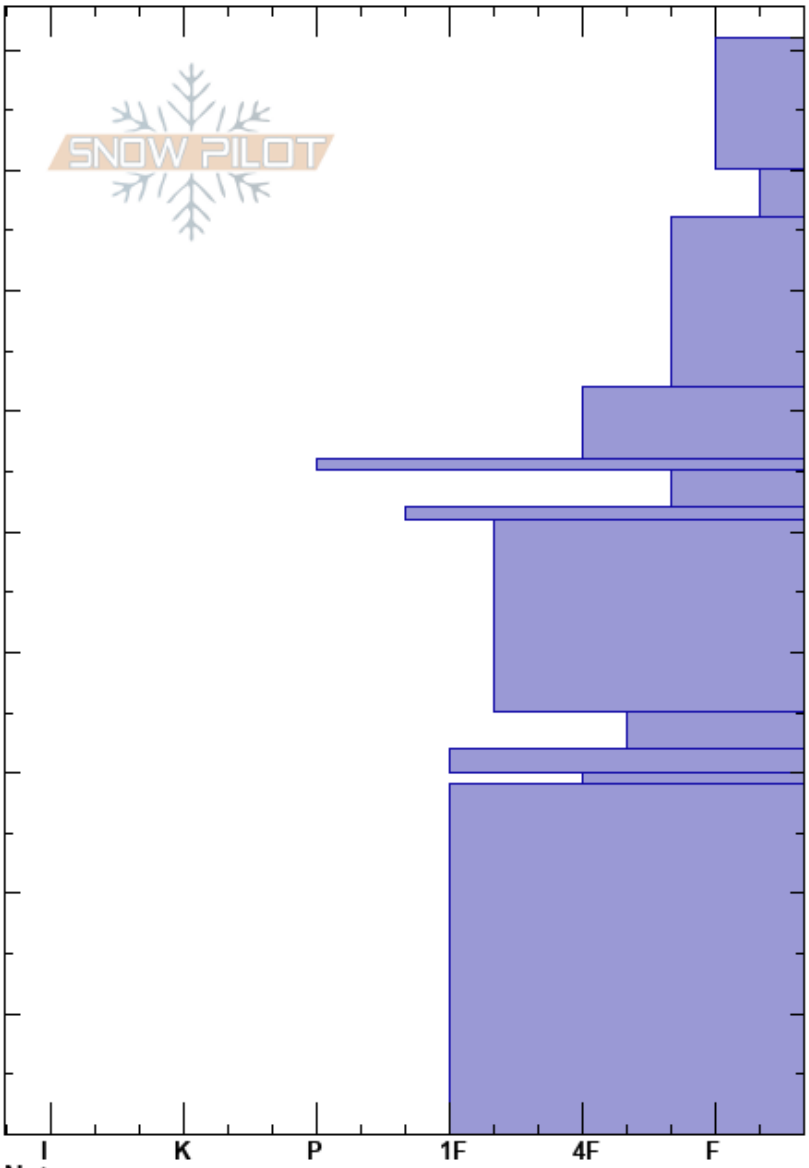

Argenta Chute #1
 Central Wasatch
 UT
 Elevation: 7800 ft
 Aspect: N
 Specifics:

Greg Dollhausen
 01/30/2017 - 11:00am
 Co-ord: 40.63429N, -111.69663W
 Slope Angle: 33°
 Wind Loading:

Stability:
 Air Temperature: 23°F
 Sky Cover: CLR
 Precipitation: NO
 Wind: N Calm

HS:91

Layer Notes:

Height (ft)	Crystal		Moisture	ρ kg/m ³	Stability tests & Layer comments
	Form	Size			
91					
85	+				
80	□				
75	/				
65	•				
60	■				
55	□				
50	■				
45	•				
40	⊖				
35	■				
30	⊖				
15	•				