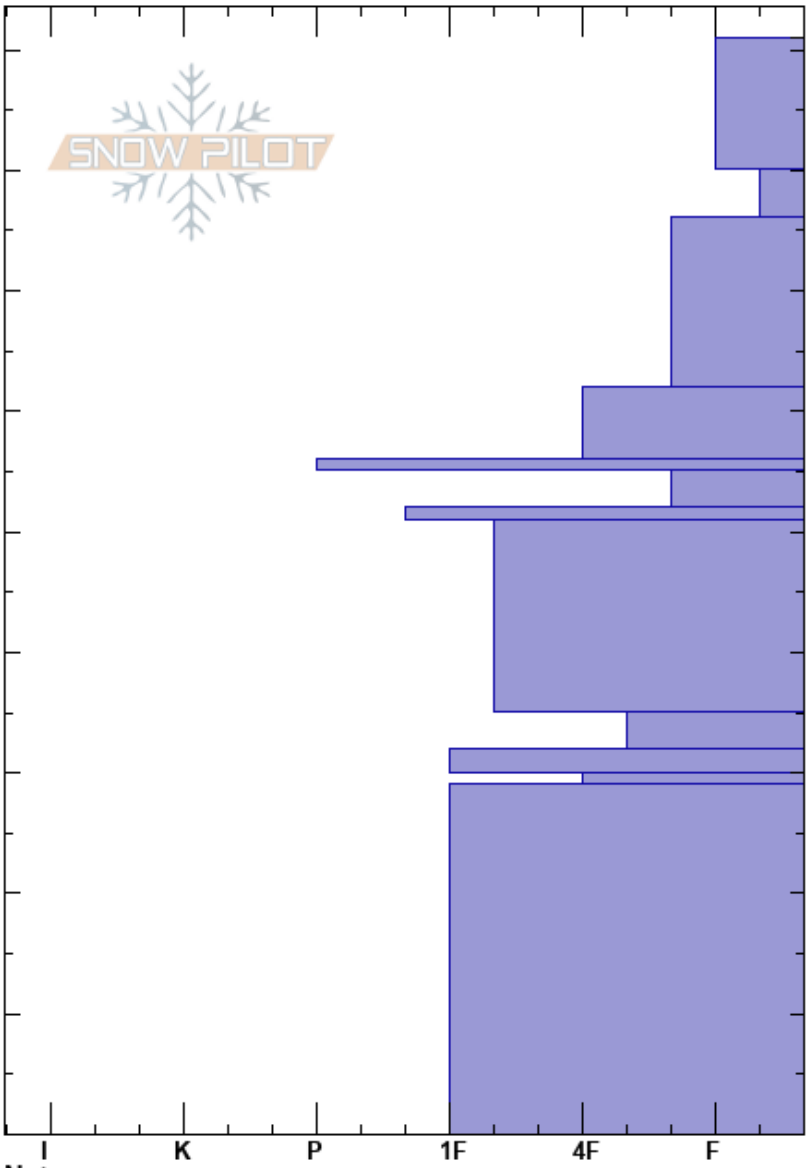

Argenta Chute #1
 Central Wasatch
 UT
 Elevation: 7800 ft
 Aspect: N
 Specifics:

Greg Dollhausen
 01/30/2017 - 11:00am
 Co-ord: 40.63429N, -111.69663W
 Slope Angle: 33°
 Wind Loading:

Stability:
 Air Temperature: 23°F
 Sky Cover: CLR
 Precipitation: NO
 Wind: N Calm

HS:91

Layer Notes:

| Crystal Form | Crystal Size | Moisture | ρ kg/m ³ | Stability tests & Layer comments |
|--------------|--------------|----------|--------------------------|----------------------------------|
| | | | | |
| + | | | | |
| □ | | | | |
| / | | | | |
| • | | | | |
| ■ | | | | |
| □ | | | | |
| ■ | | | | |
| • | | | | |
| ⊖ | | | | |
| ■ | | | | |
| ⊖ | | | | |
| | | | | |
| • | | | | |