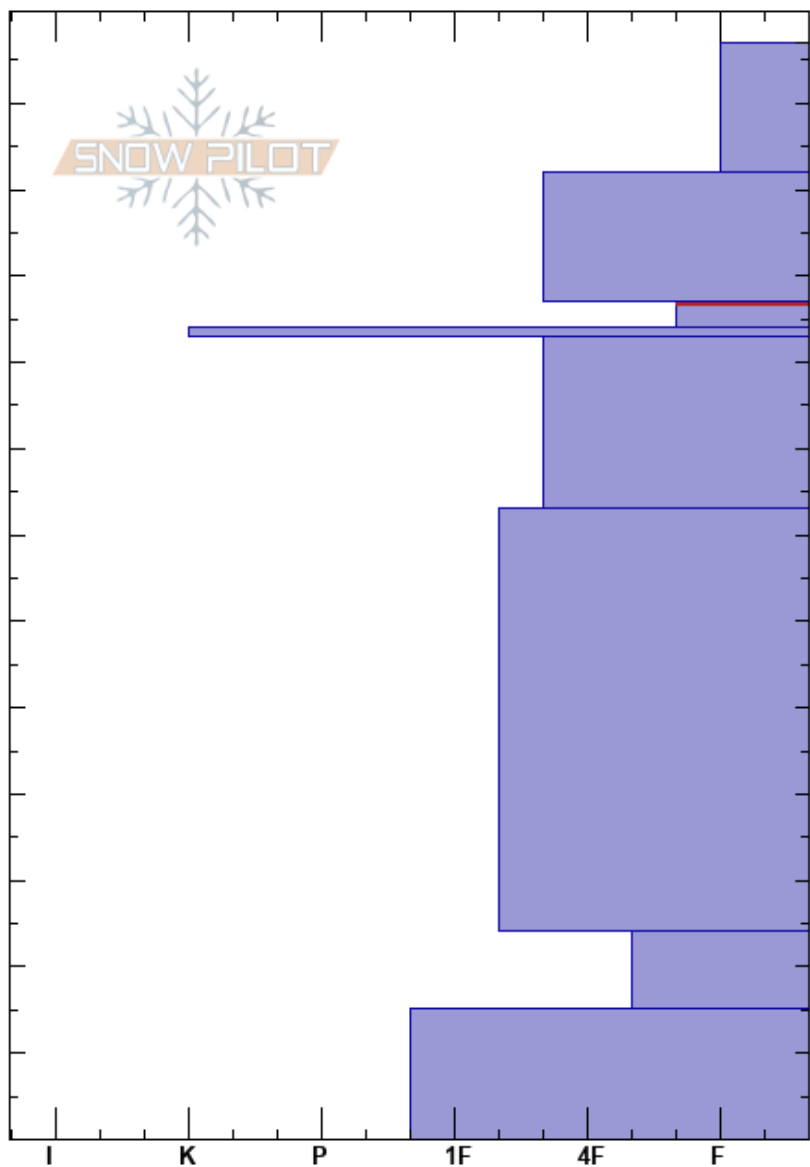

Hyalite - Maid SE
 Gallatin Range-N
 MT
Elevation: 9450 ft
Aspect: 120°
Specifics: We skied slope

Eric Knoff
 02/03/2017 - 1:00pm
Co-ord:
Slope Angle: 30°
Wind Loading: no

Stability: Good
Air Temperature: -5°C
Sky Cover: SCT
Precipitation: NO
Wind: SW Strong

HS: 127
Layer Notes: 97-94cm: Problematic layer

Depth (cm)	Crystal		Moisture	ρ kg/m ³	Stability tests & Layer comments
	Form	Size			
127					
120	+				
110	+				
100	☐	0.5-1			CT7, Q2 @97cm
97	■				ECTN7 @97cm
90					PST65/100 (End) @97cm
80	⊖				
70					
60					
50	⊖				
40					
30					
24	^	2-3			CT14, Q2 @24cm
20					ECTN30 @24cm
15	•				PST35/100 (End) @24cm
10					
0					