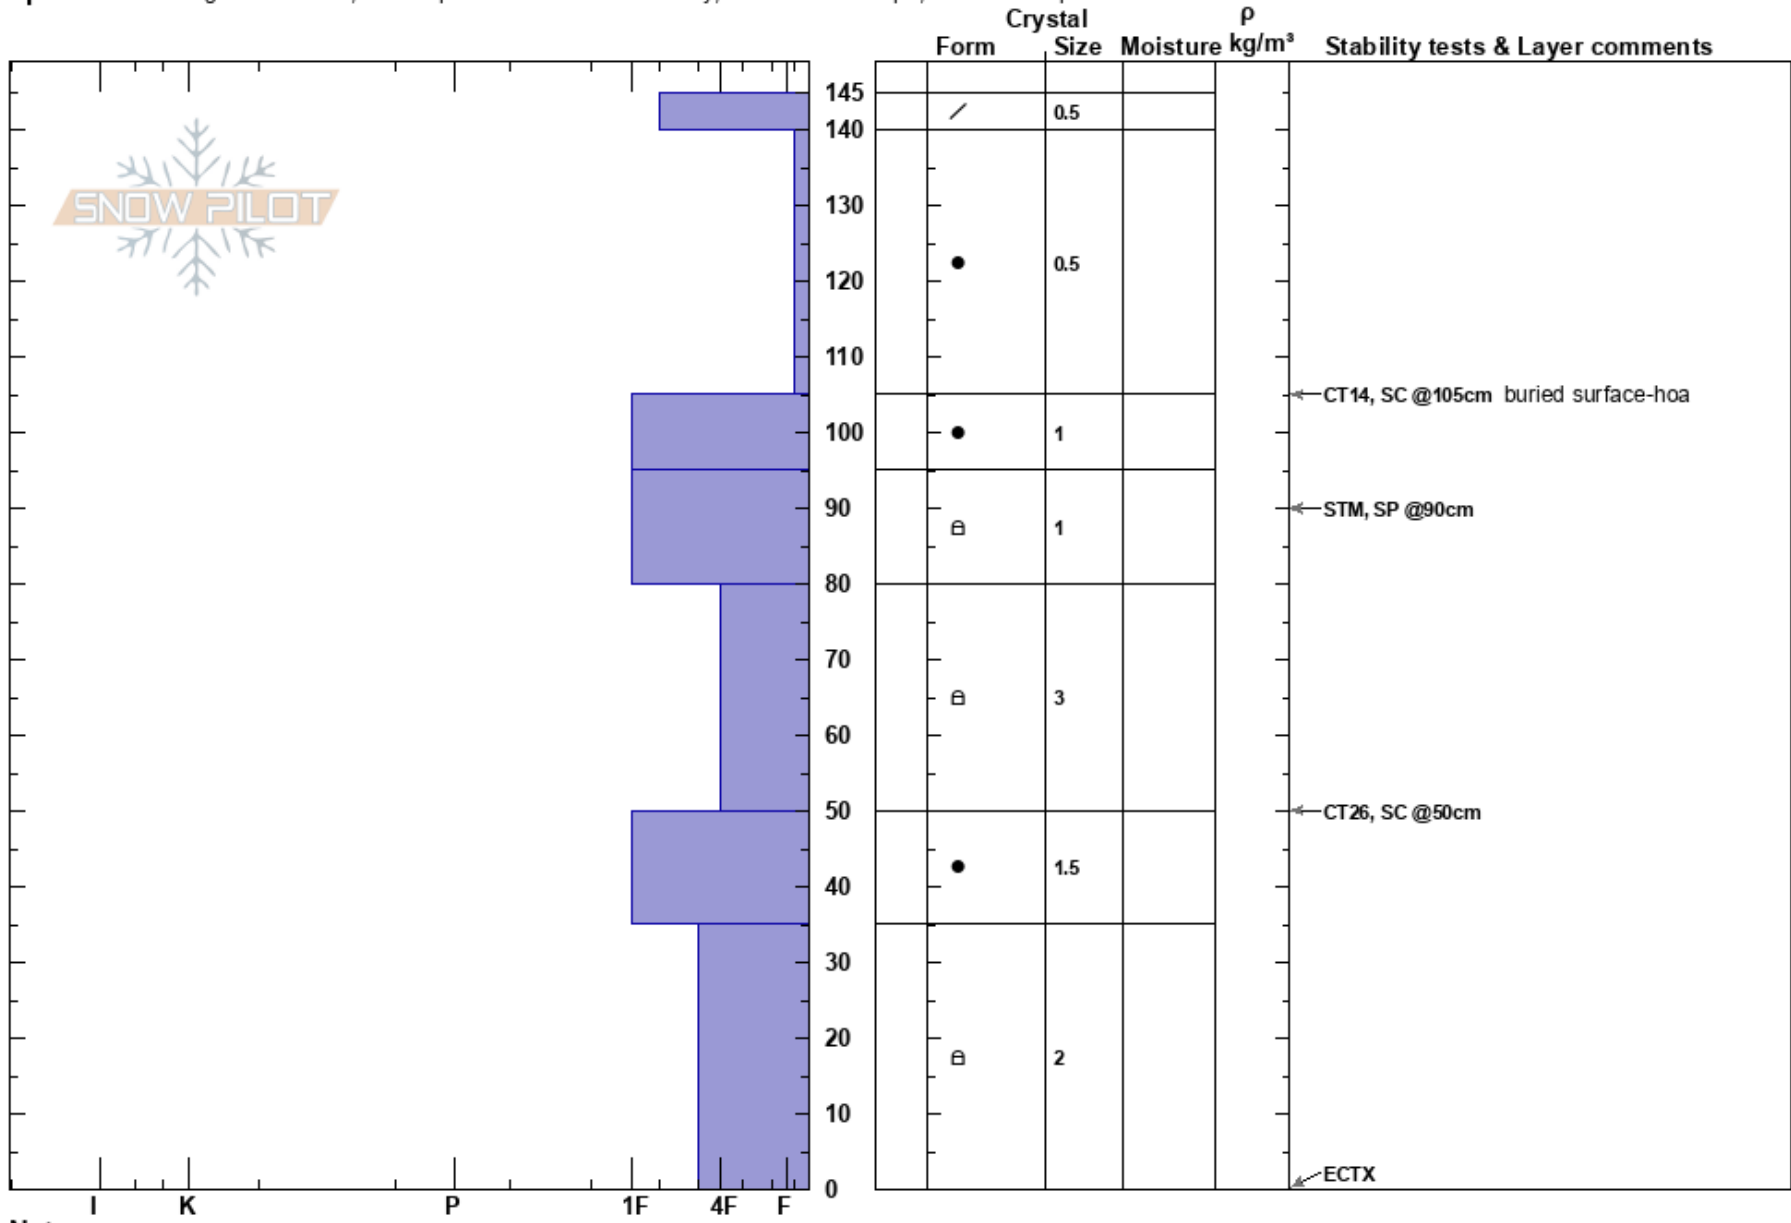

Bridger North (SC)
 Gallatin Range-N
 MT
 Elevation: 7100 ft
 Aspect: E

Griffin Dittmar
 02/03/2017 - 1:55pm
 Co-ord: 45.84118N, -110.92248W
 Slope Angle: 25°
 Wind Loading: no

Stability: Fair
 Air Temperature:
 Sky Cover: BKN
 Precipitation: NO
 Wind: E

HS: 145
 PF: 30
 Layer Notes:

Specifics: Pit dug in a Ski Area; Pit is representative of backcountry; Ski tracks on slope; We skied slope

Notes: