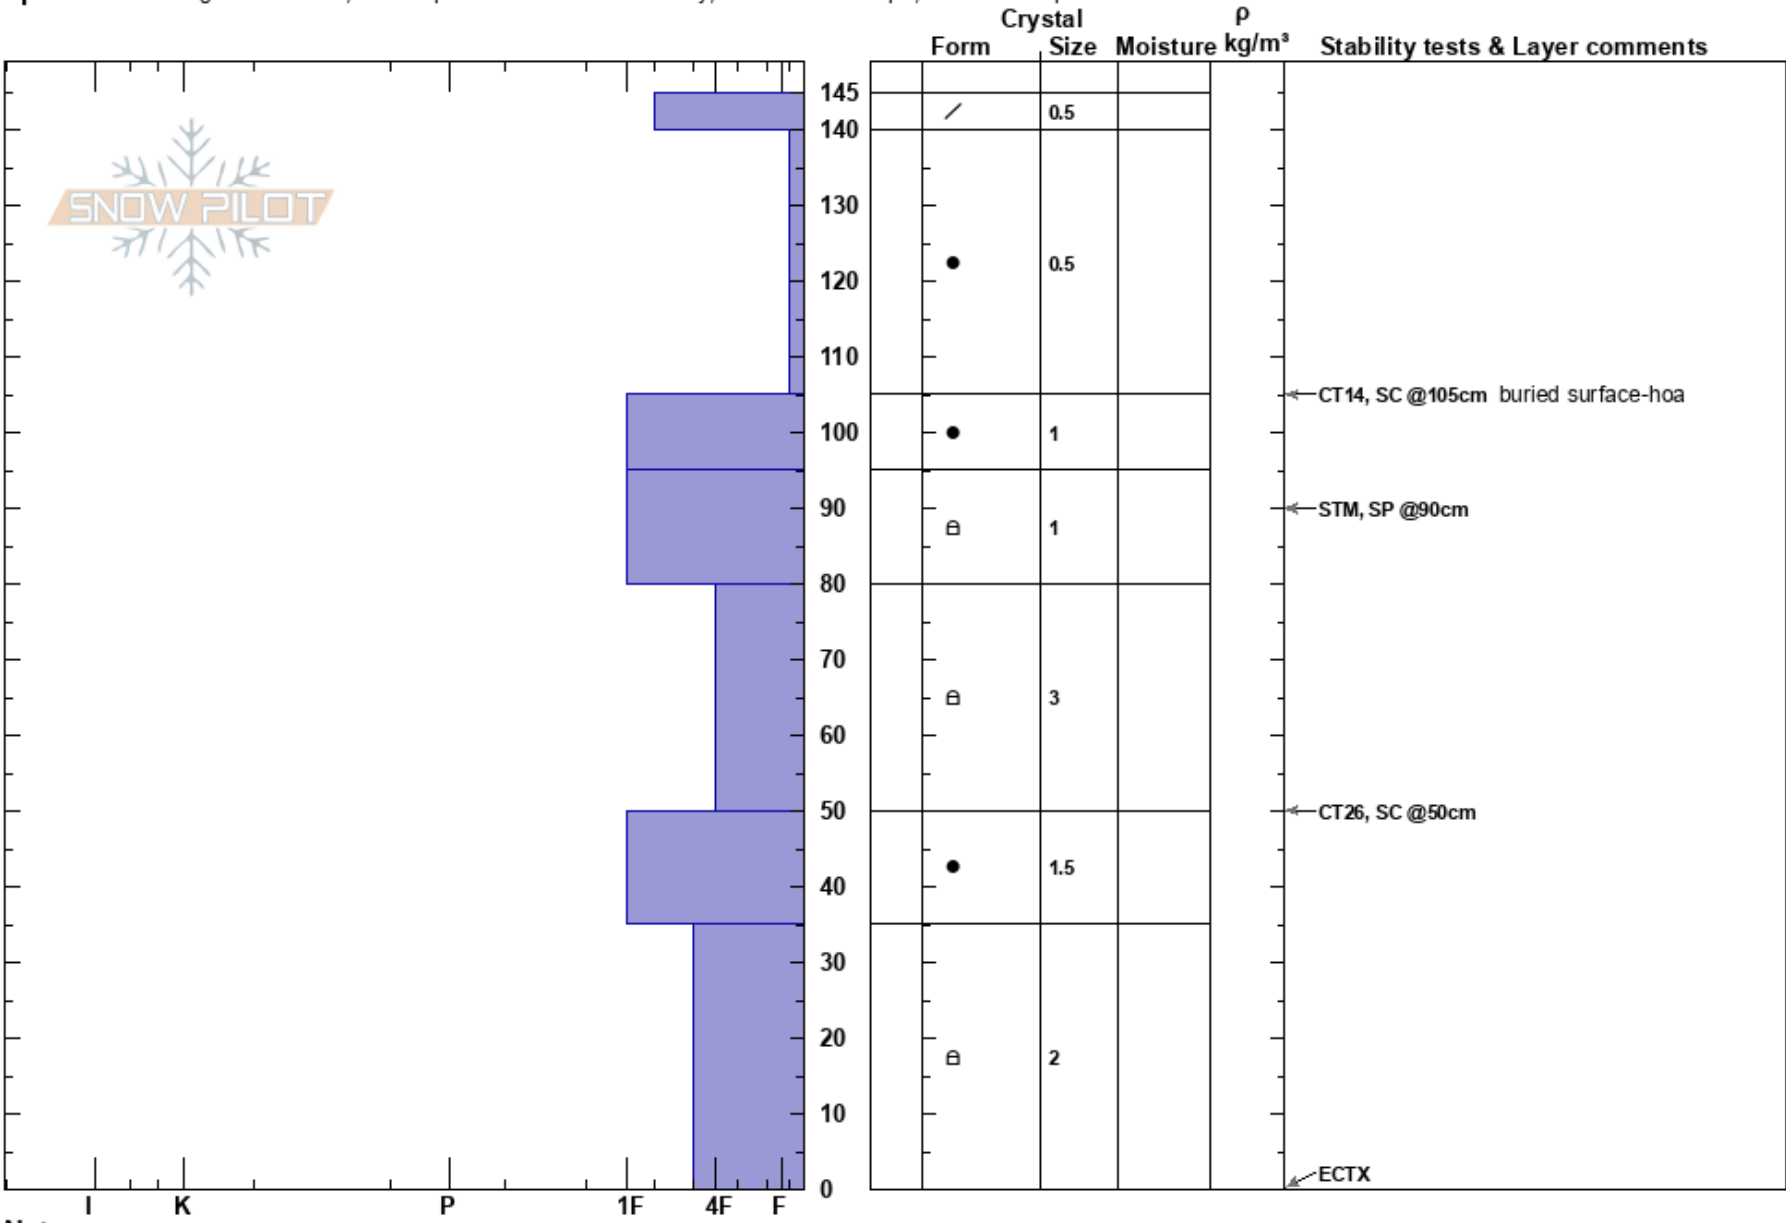

Bridger North (SC)  
 Gallatin Range-N  
 MT  
 Elevation: 7100 ft  
 Aspect: E

Griffin Dittmar  
 02/03/2017 - 1:55pm  
 Co-ord: 45.84118N, -110.92248W  
 Slope Angle: 25°  
 Wind Loading: no

Stability: Fair  
 Air Temperature:  
 Sky Cover: BKN  
 Precipitation: NO  
 Wind: E

HS: 145  
 PF: 30  
 Layer Notes:

Specifics: Pit dug in a Ski Area; Pit is representative of backcountry; Ski tracks on slope; We skied slope

Notes: