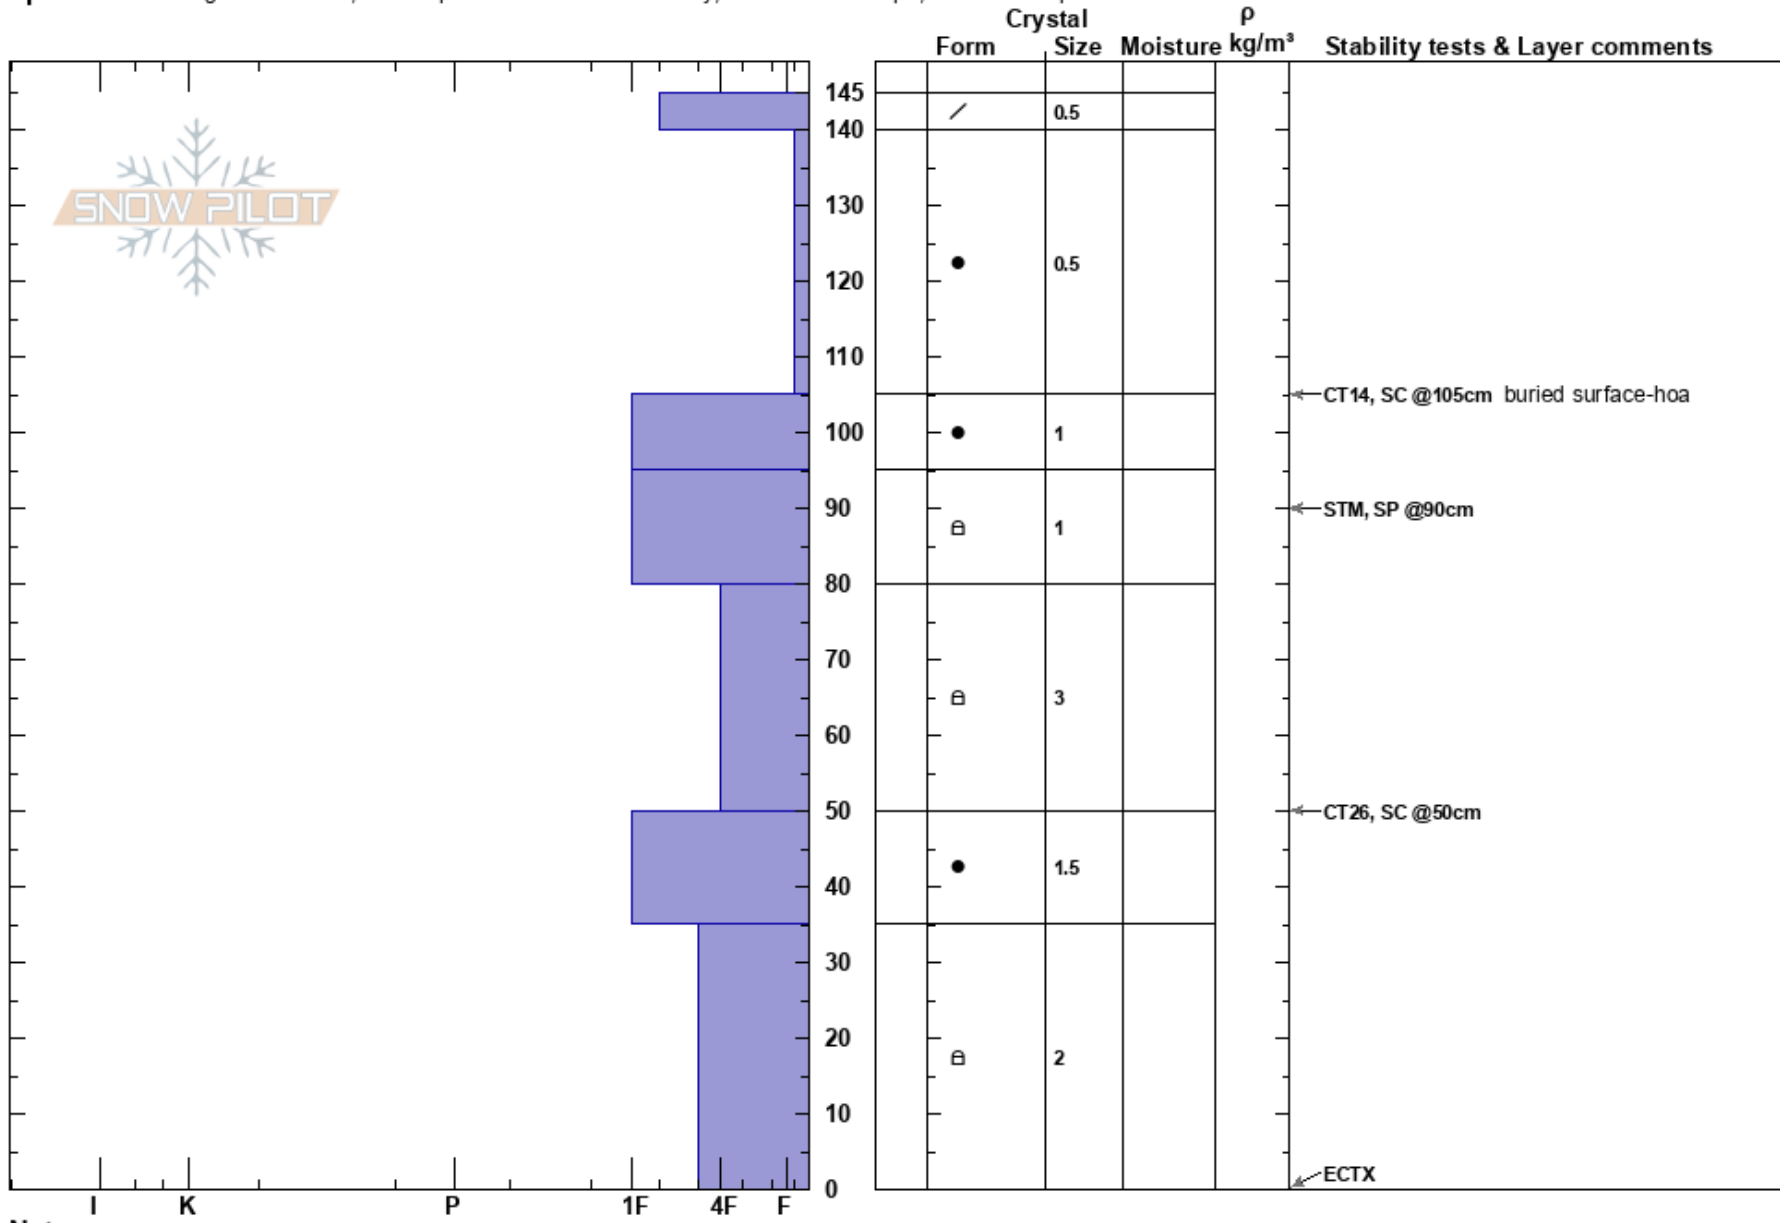

Bridger North (SC)
 Gallatin Range-N
 MT
 Elevation: 7100 ft
 Aspect: E

Griffin Dittmar
 02/03/2017 - 1:55pm
 Co-ord: 45.84118N, -110.92248W
 Slope Angle: 25°
 Wind Loading: no

Stability: Fair
 Air Temperature:
 Sky Cover: BKN
 Precipitation: NO
 Wind: E

HS: 145
 PF: 30
 Layer Notes:

Specifics: Pit dug in a Ski Area; Pit is representative of backcountry; Ski tracks on slope; We skied slope

Notes: