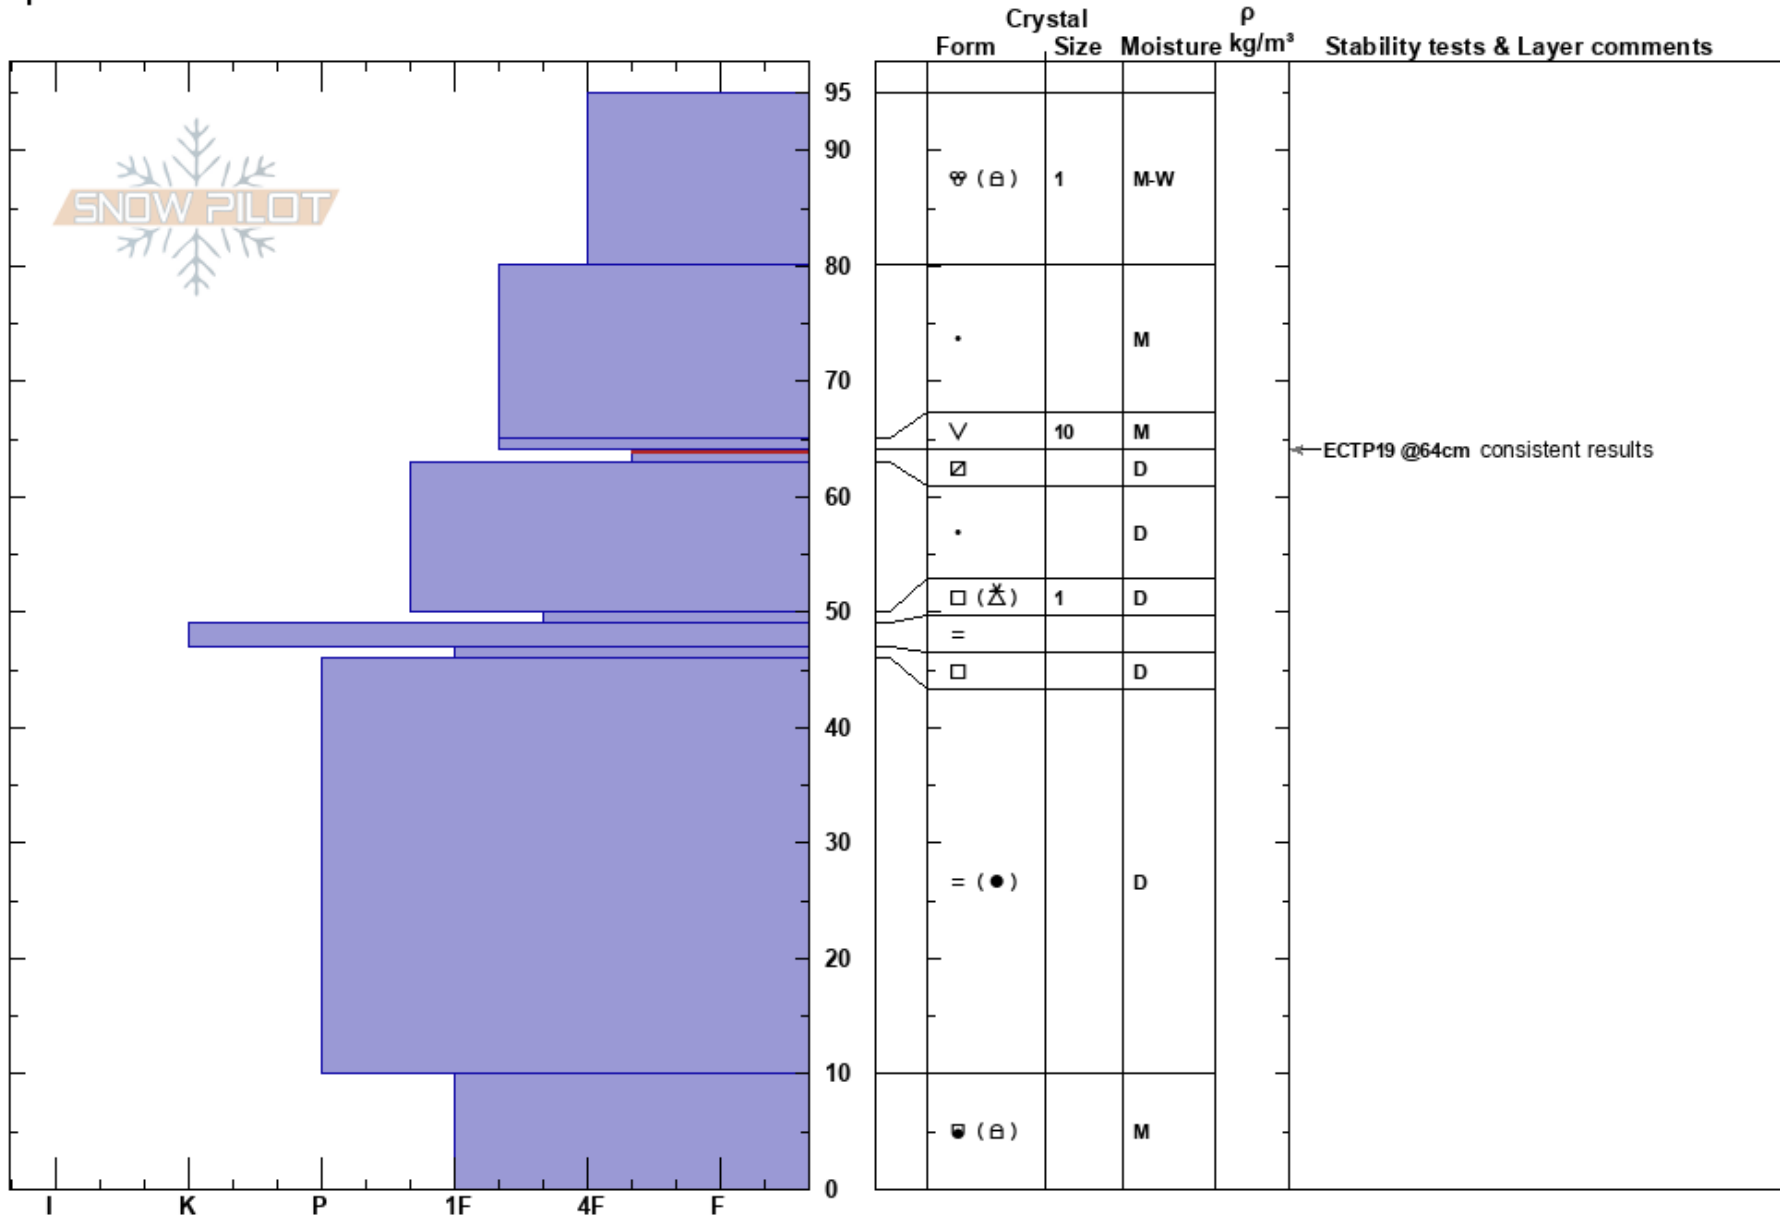

Tab Hollow
 Bear River Range
 UT
 Elevation: 5900 ft
 Aspect: SE
 Specifics:

toby weed
 02/03/2017 - 3:00pm
 Co-ord:
 Slope Angle: 20°
 Wind Loading:

Stability:
 Air Temperature: 36°F
 Sky Cover: BKN
 Precipitation: NO
 Wind: S Light Breeze

HS:95
 PF: 30
 64-63cm: Problematic layer

Notes: Warm air temperatures and moist surface snow on all aspects, continued warmth and rain possible (likely) this weekend.