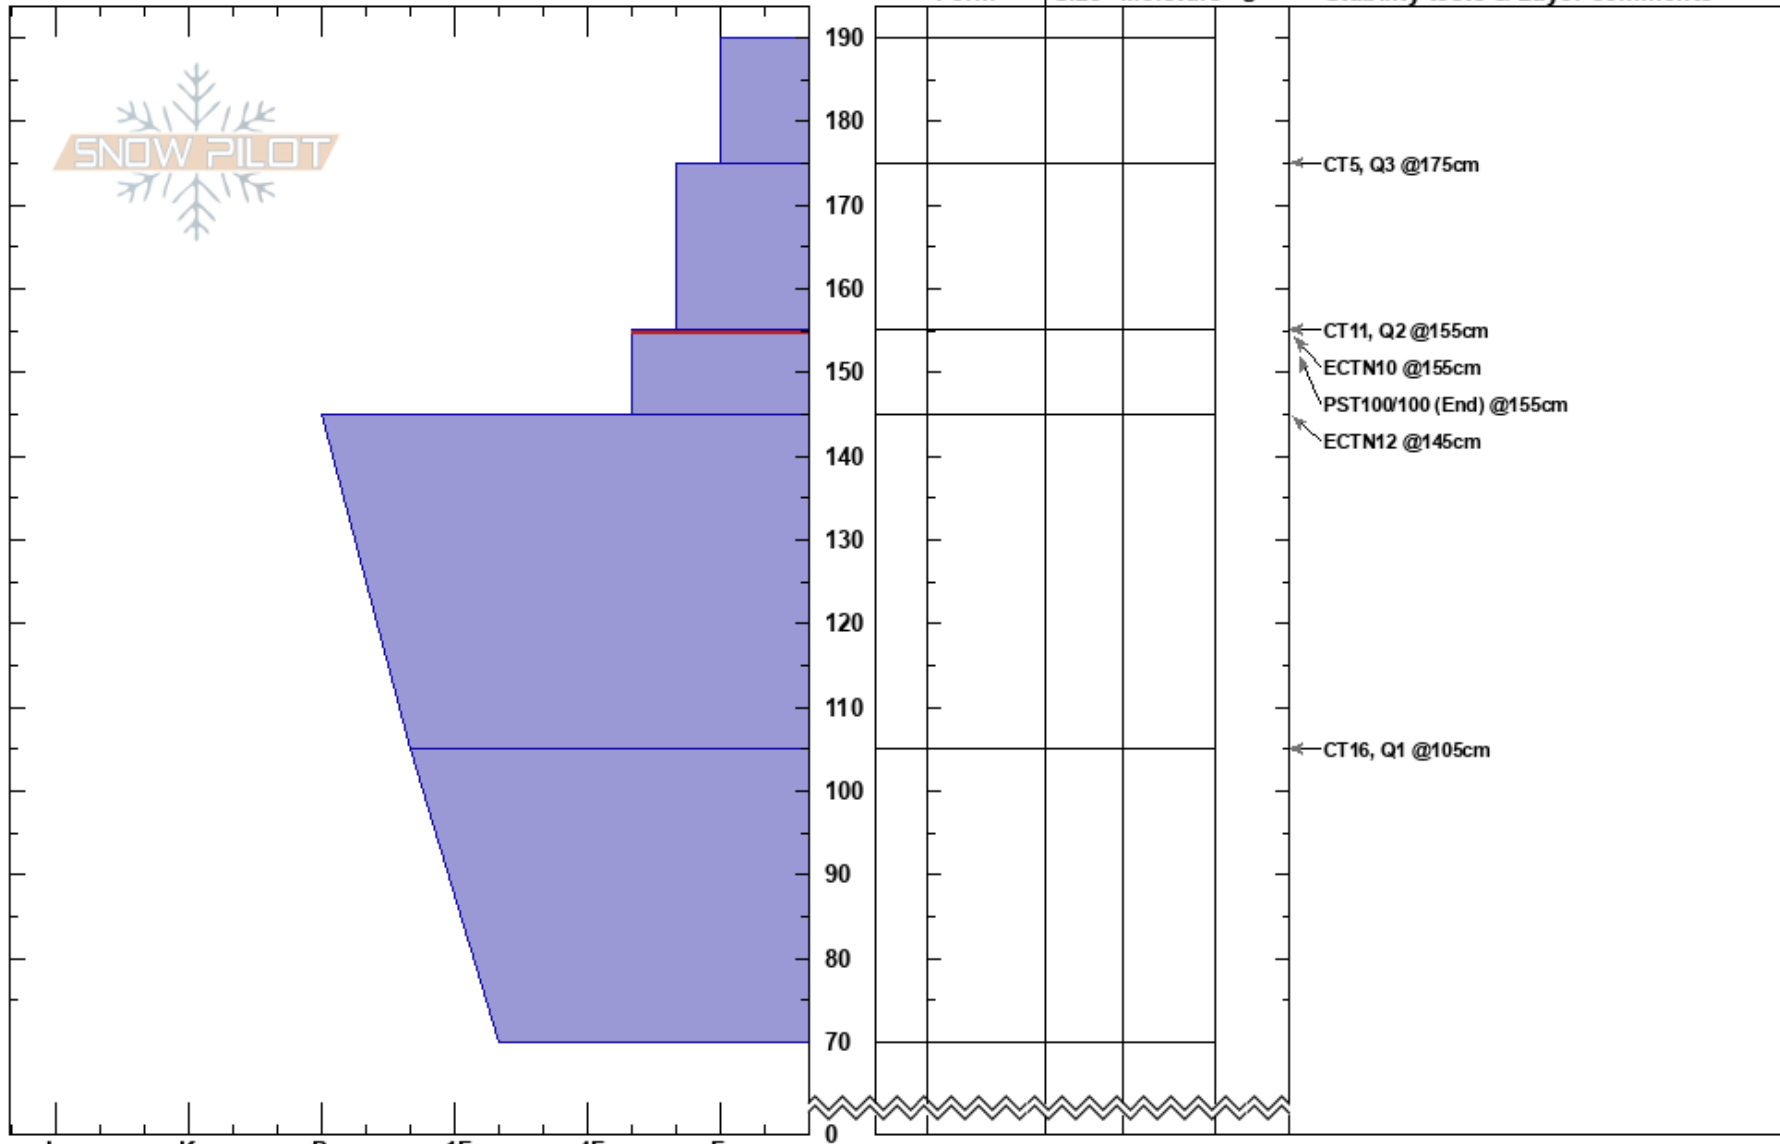

Wades World  
Beartooths  
MT  
Elevation: 9550 ft  
Aspect: 80°  
Specifics:

Doug Chabot-Admin  
02/03/2017 - 9:20am  
Co-ord: 45.06720N, -109.95164W  
Slope Angle: 25°  
Wind Loading: no

Stability: Good  
Air Temperature: -7°C  
Sky Cover: OVC  
Precipitation: NO  
Wind: W Moderate

HS: 190  
155-145cm: Problematic layer

Height (cm)	Crystal		Moisture	$\rho$ kg/m <sup>3</sup>	Stability tests & Layer comments
	Form	Size			

- ← CT5, Q3 @175cm
- ← CT11, Q2 @155cm
- ← ECTN10 @155cm
- ← PST100/100 (End) @155cm
- ← ECTN12 @145cm
- ← CT16, Q1 @105cm