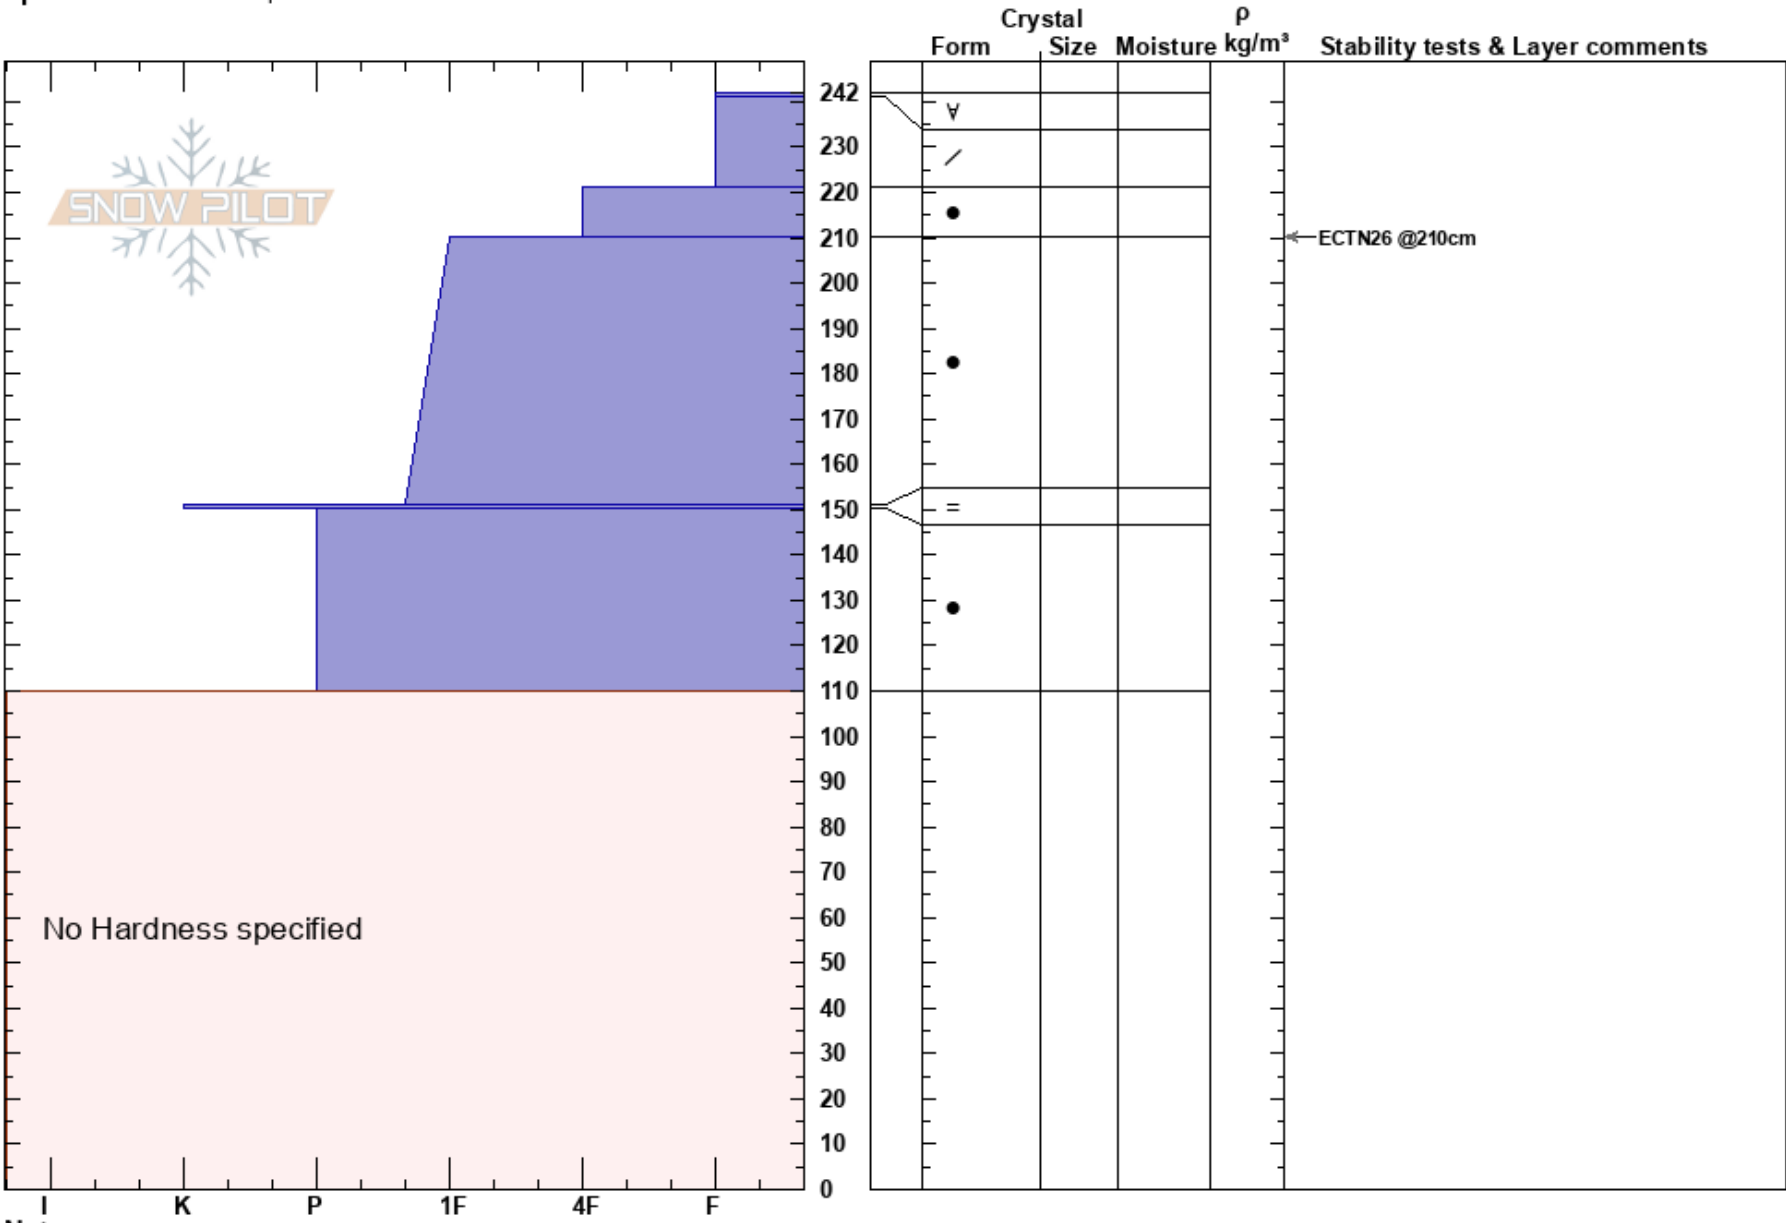

Backside of MWTC
 Bridgeport Winter Rec Ar
 CA
Elevation: 8900 ft
Aspect: 40°
Specifics: We skied slope

Kyle Van Peurseem
 02/02/2017 - 2:30pm
Co-ord: 38.36220N, -119.56408W
Slope Angle: 29°
Wind Loading:

Stability:
Air Temperature: 1.5°C
Sky Cover: BKN
Precipitation: NO
Wind: SW Light Breeze

HS:242 **Layer Notes:**

Notes: