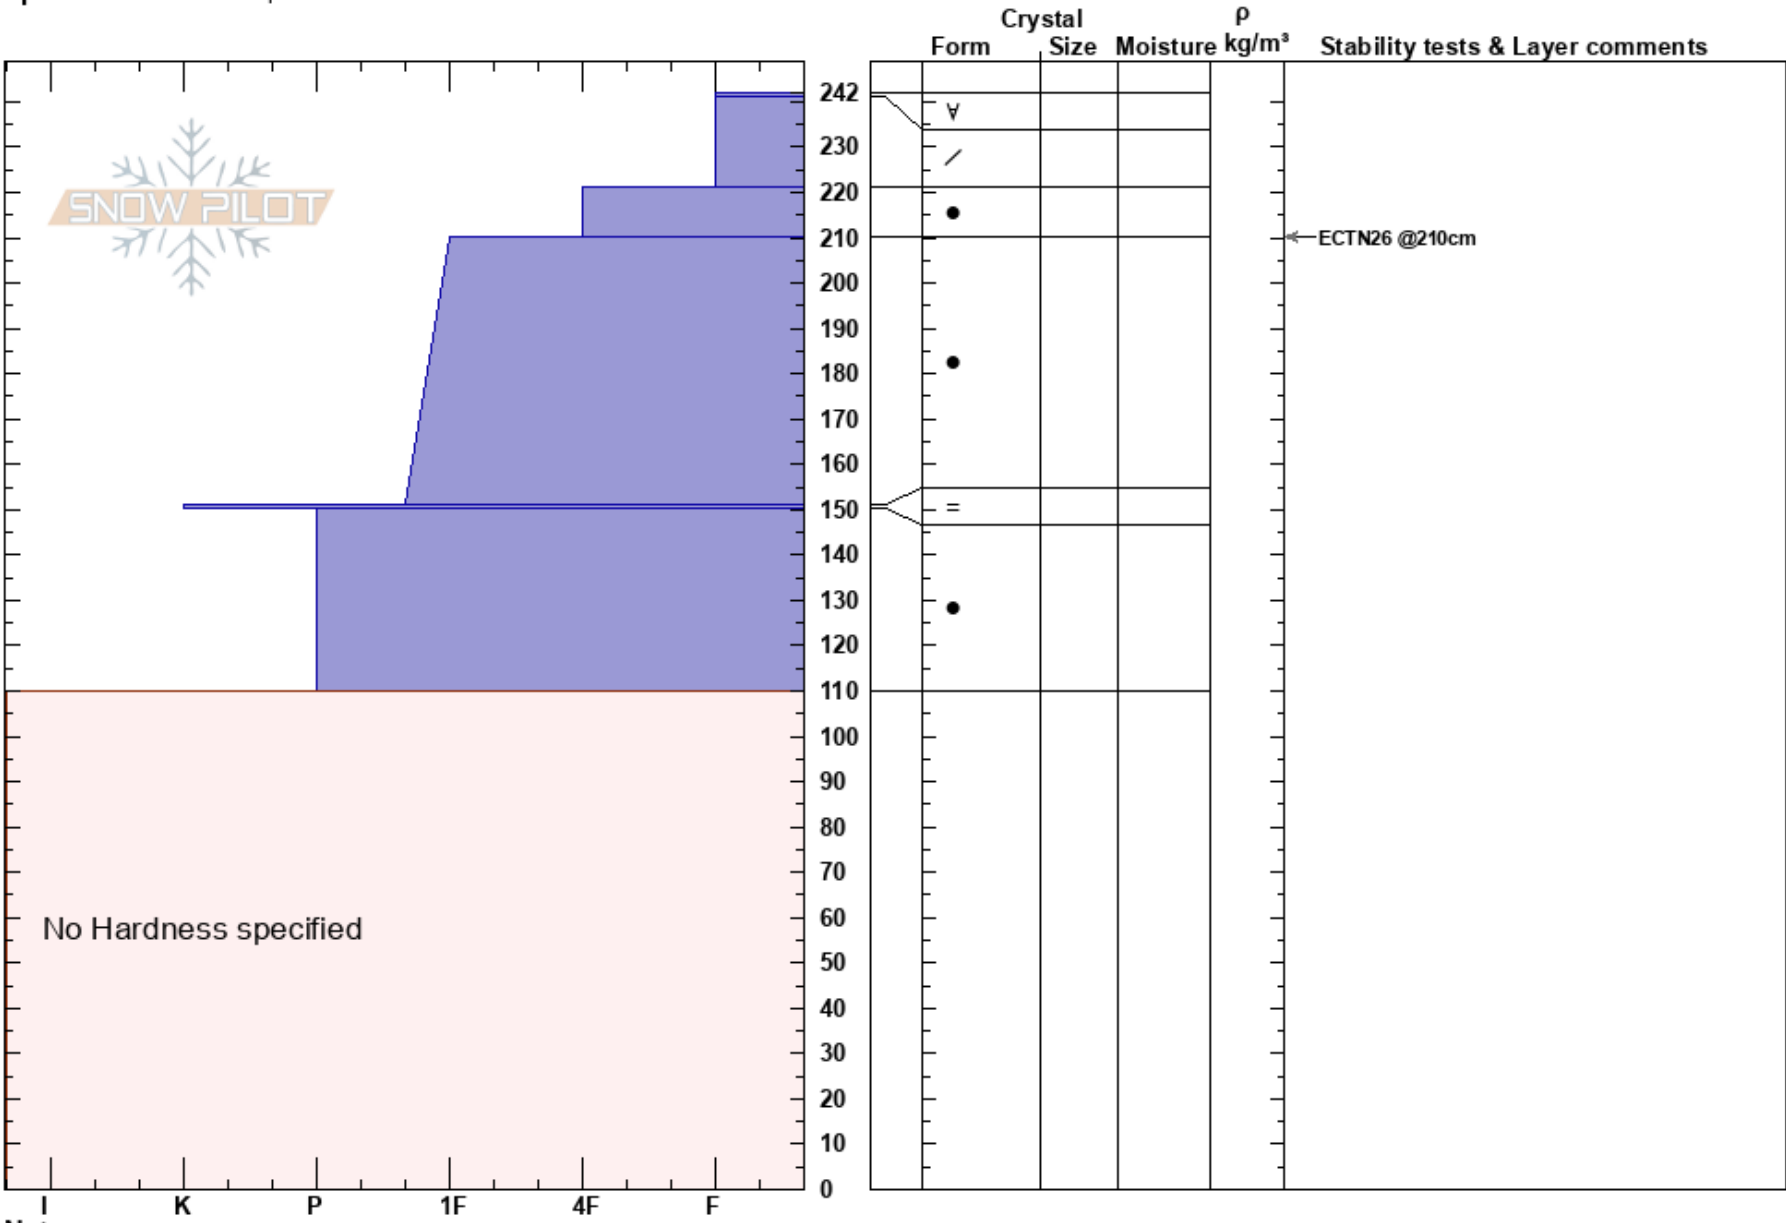

Backside of MWTC
 Bridgeport Winter Rec Ar
 CA
Elevation: 8900 ft
Aspect: 40°
Specifics: We skied slope

Kyle Van Peursesem
 02/02/2017 - 2:30pm
Co-ord: 38.36220N, -119.56408W
Slope Angle: 29°
Wind Loading:

Stability:
Air Temperature: 1.5°C
Sky Cover: BKN
Precipitation: NO
Wind: SW Light Breeze

HS:242 **Layer Notes:**

Notes: