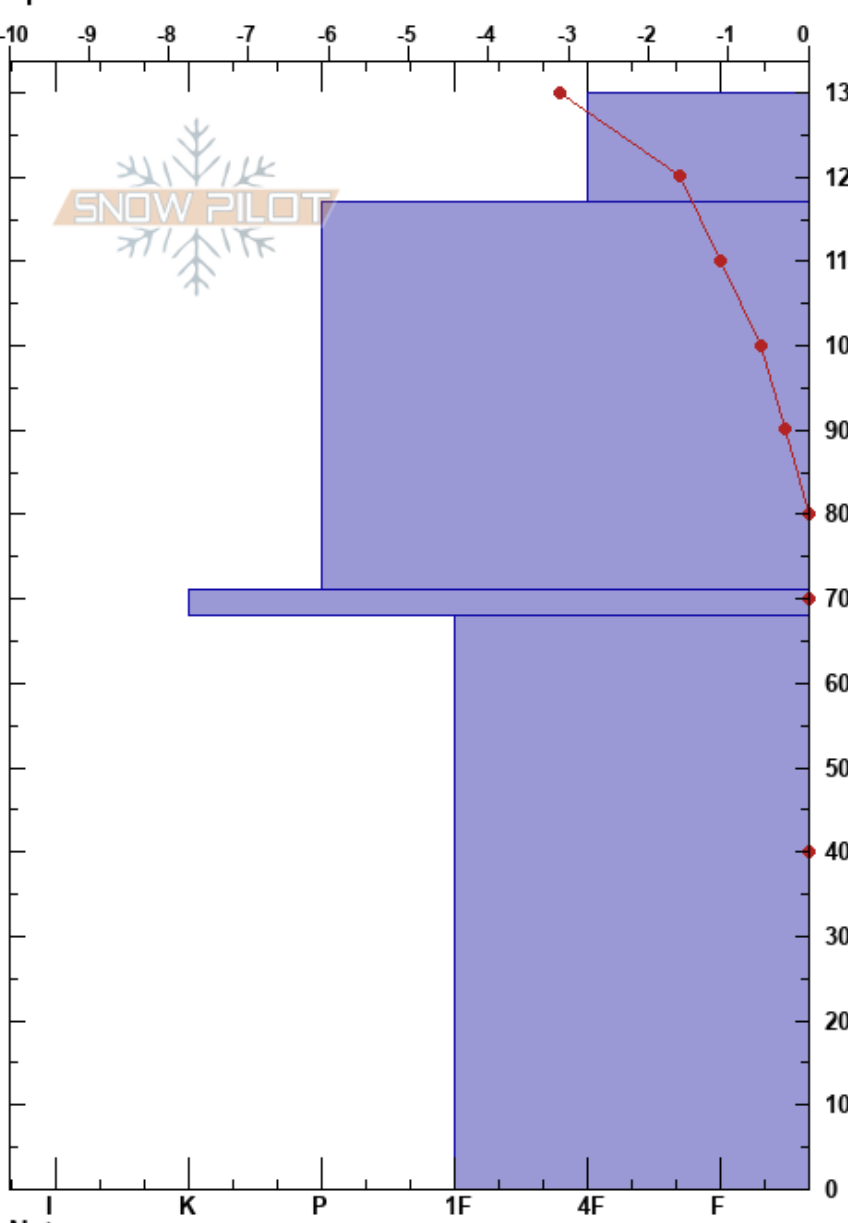

Nordfjellet 1
 Ringvassøya
 Norway
 Elevation: 396 m
 Aspect: 150°
 Specifics:

Harvey Goodwin
 03/02/2017 - 11:00
 Co-ord: 69.82482N, 19.28318E
 Slope Angle:
 Wind Loading: previous

Stability: **HS: 130** **Layer Notes:**
 Air Temperature: -1.2°C **PS: 5** 130-117cm: Problematic layer
 Sky Cover: FEW
 Precipitation: NO
 Wind: Calm

Form	Crystal		ρ kg/m ³	Stability tests & Layer comments
	Size	Moisture		
/	0.1	D		
•	1-1.5	D-M		
•	1-2	D		
•	1-2	M		

Notes:

I K P 1F 4F F

CTN