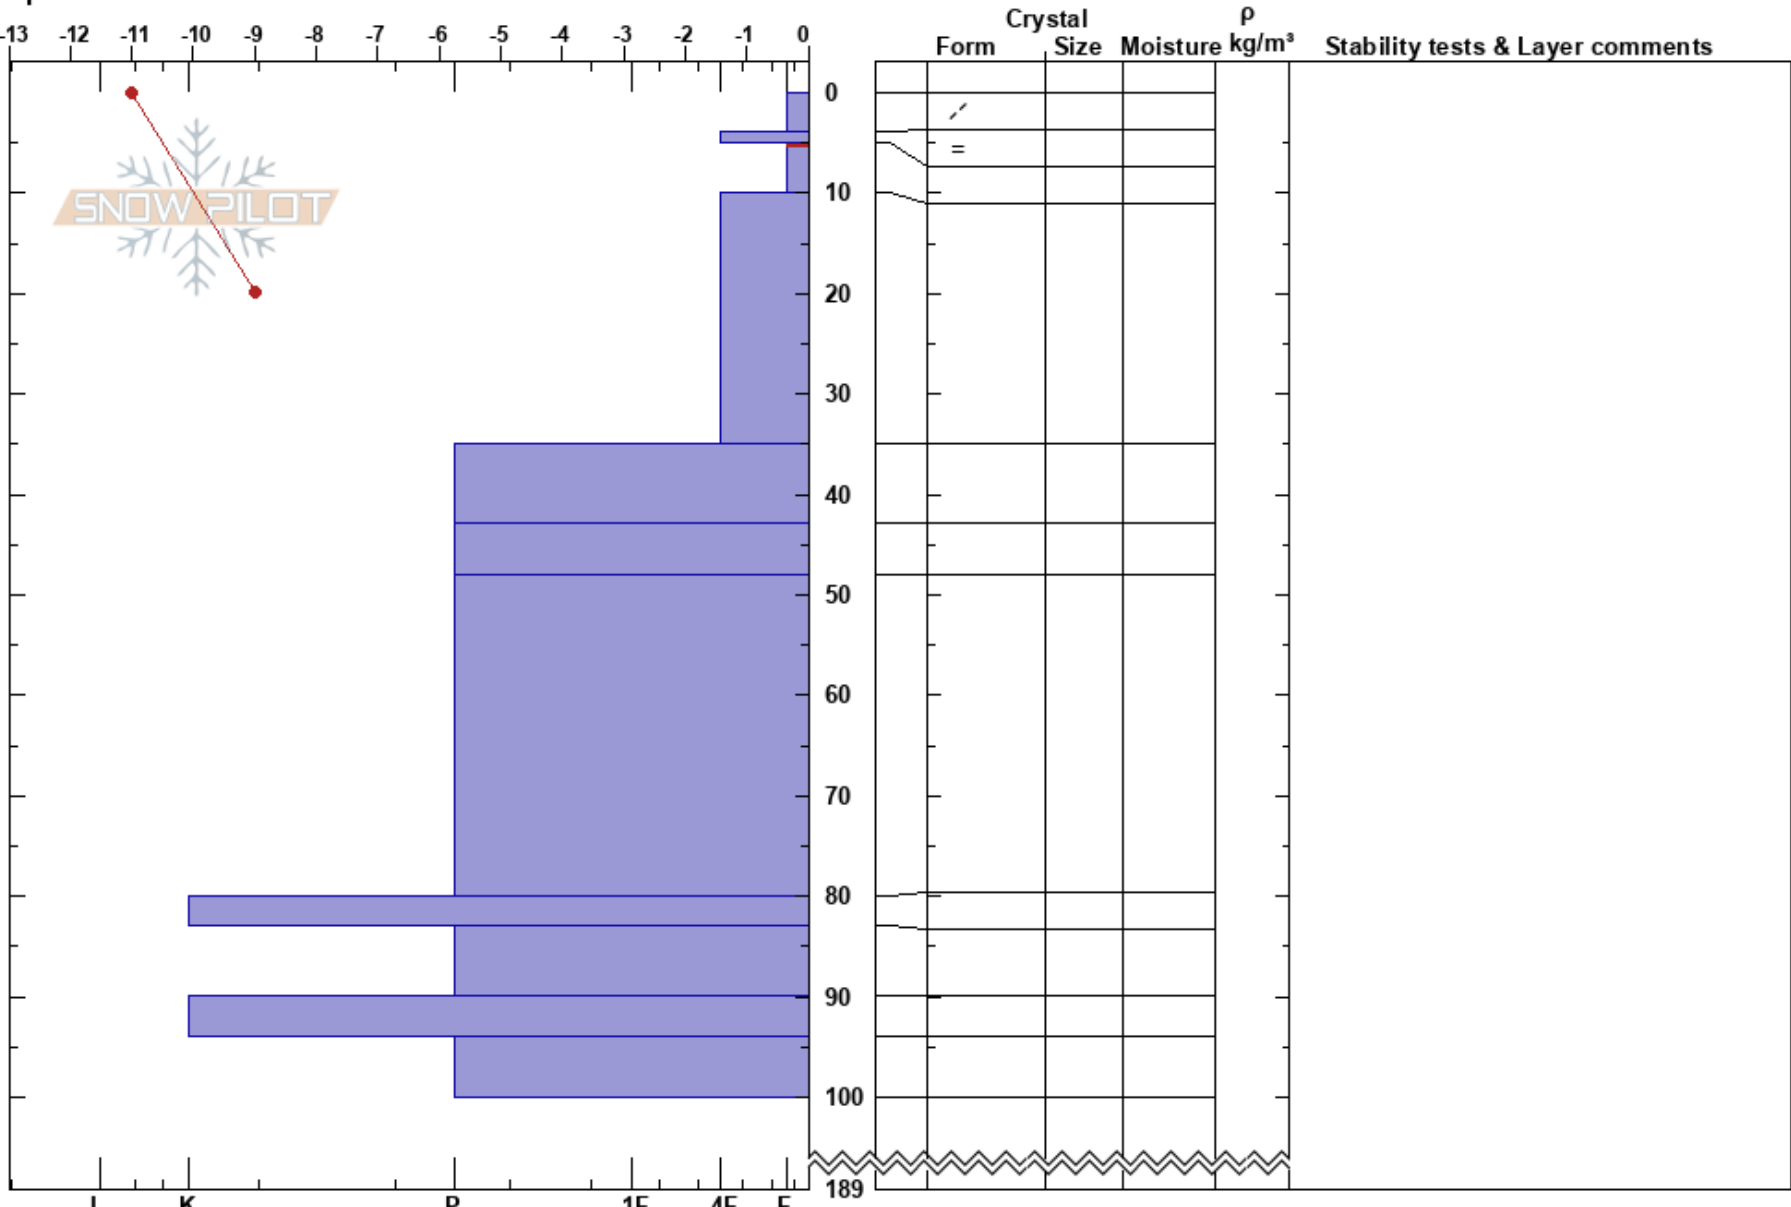

Snow School 20170202  
 North Cascades, West WA  
 Elevation: 3600 ft  
 Aspect: E  
 Specifics:

Ben Hannon  
 02/02/2017 - 11:15am  
 Co-ord:  
 Slope Angle: 5°  
 Wind Loading: previous

Stability: **HS: 189** **Layer Notes:**  
 Air Temperature: -4°C **PF: 20** 5-10cm: Problematic layer  
 Sky Cover: CLR  
 Precipitation: NO  
 Wind: Calm

**Notes:** Adjacent to 7/8 Road Mt. Baker Ski Area (FS 3080)  
 Visible wind impact on snow surface